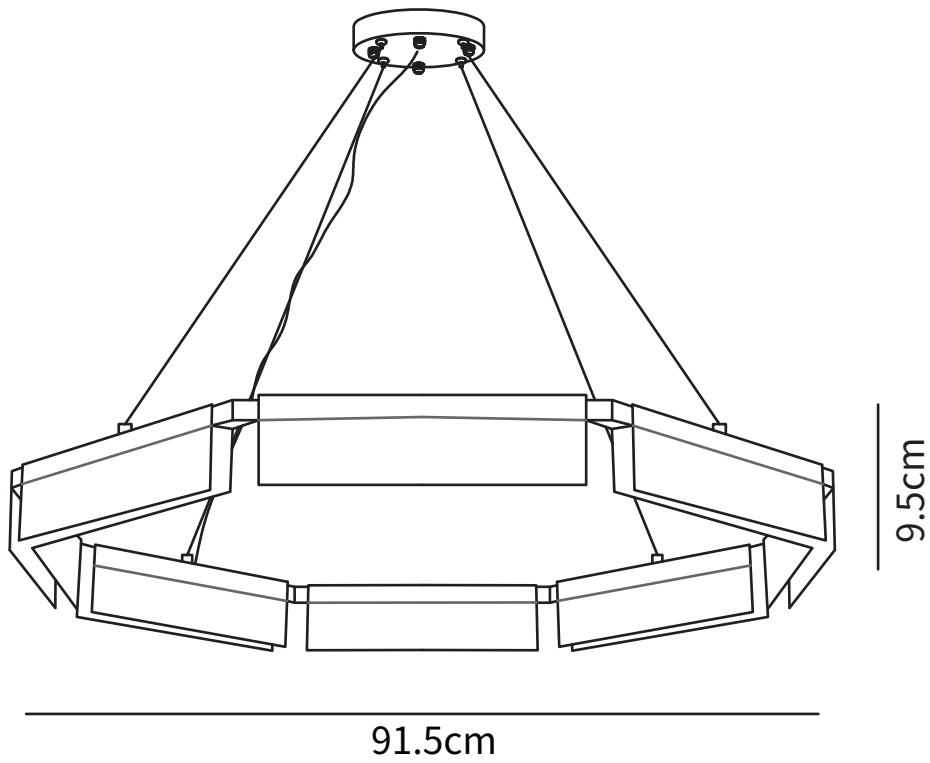

## SPECIFICATION DETAILS

\*For custom options, consult factory for details

<b>Fixture Dimensions</b>	D 27.5" x H 3.7"
<b>Light source</b>	Integrated LED
<b>Wattage</b>	~25W
<b>Voltage</b>	AC 110-240V
<b>Color Temperature</b>	Based on the purchase of light bulbs
<b>CRI(Ra)</b>	80CRI
<b>Mounting</b>	Ceiling
<b>Driver Required</b>	Yes
<b>Optional Color Temps</b>	Warm Light (3000K), Neutral Light (4500K), Cool Light (6000K)
<b>LED Rated Life</b>	Based on bulb life (we do not supply bulbs)
<b>Dimming</b>	Dimming is not supported
<b>Finishes</b>	Polished Brass
<b>Shade Details</b>	Clear
<b>Material</b>	Brass, Glass, Acrylic
<b>Rod Length</b>	59"
<b>Rod Type</b>	Clear Coaxial Wire

## SPECIFICATION DETAILS

\*For custom options, consult factory for details

<b>Fixture Dimensions</b>	D 36" x H 3.7"
<b>Light source</b>	Integrated LED
<b>Wattage</b>	~25W
<b>Voltage</b>	AC 110-240V
<b>Color Temperature</b>	Based on the purchase of light bulbs
<b>CRI(Ra)</b>	80CRI
<b>Mounting</b>	Ceiling
<b>Driver Required</b>	Yes
<b>Optional Color Temps</b>	Warm Light (3000K), Neutral Light (4500K), Cool Light (6000K)
<b>LED Rated Life</b>	Based on bulb life (we do not supply bulbs)
<b>Dimming</b>	Dimming is not supported
<b>Finishes</b>	Polished Brass
<b>Shade Details</b>	Clear
<b>Material</b>	Brass, Glass, Acrylic
<b>Rod Length</b>	59"
<b>Rod Type</b>	Clear Coaxial Wire