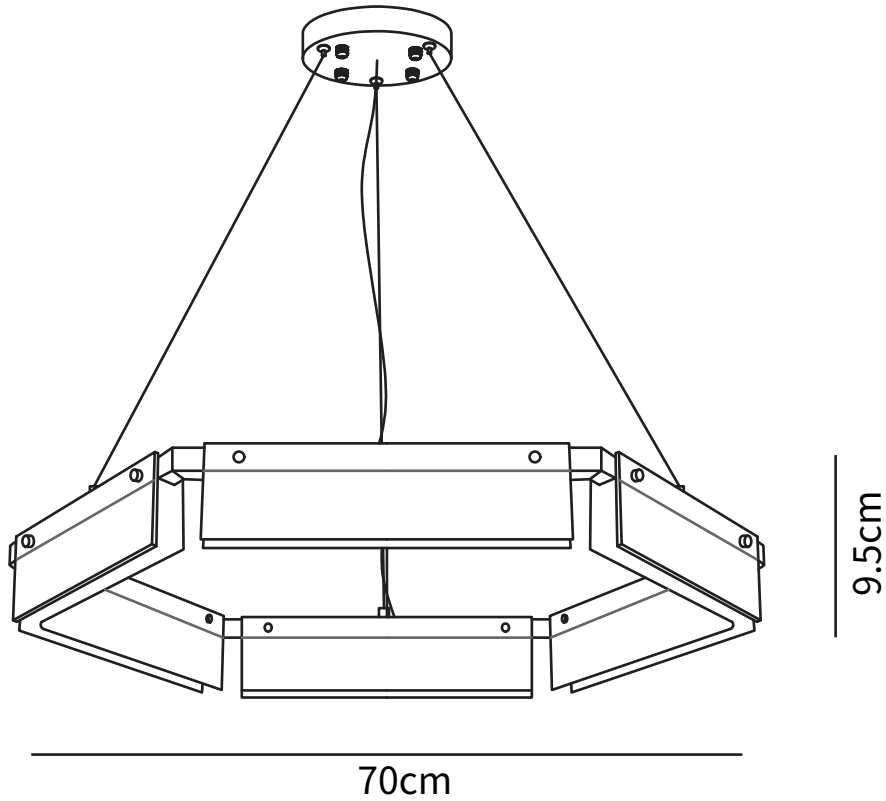

## SPECIFICATION DETAILS

\*For custom options, consult factory for details

<b>Fixture Dimensions</b>	D 27.5" x H 3.7"
<b>Light source</b>	Integrated LED
<b>Wattage</b>	~25W
<b>Voltage</b>	AC 110-240V
<b>Color Temperature</b>	Based on the purchase of light bulbs
<b>CRI(Ra)</b>	80CRI
<b>Mounting</b>	Ceiling
<b>Driver Required</b>	Yes
<b>Optional Color Temps</b>	Warm Light (3000K), Neutral Light (4500K), Cool Light (6000K)
<b>LED Rated Life</b>	Based on bulb life (we do not supply bulbs)
<b>Dimming</b>	Dimming is not supported
<b>Finishes</b>	Polished Brass
<b>Shade Details</b>	Clear
<b>Material</b>	Brass, Glass, Acrylic
<b>Rod Length</b>	59"
<b>Rod Type</b>	Clear Coaxial Wire

## SPECIFICATION DETAILS

\*For custom options, consult factory for details

<b>Fixture Dimensions</b>	D 36" x H 3.7"
<b>Light source</b>	Integrated LED
<b>Wattage</b>	~25W
<b>Voltage</b>	AC 110-240V
<b>Color Temperature</b>	Based on the purchase of light bulbs
<b>CRI(Ra)</b>	80CRI
<b>Mounting</b>	Ceiling
<b>Driver Required</b>	Yes
<b>Optional Color Temps</b>	Warm Light (3000K), Neutral Light (4500K), Cool Light (6000K)
<b>LED Rated Life</b>	Based on bulb life (we do not supply bulbs)
<b>Dimming</b>	Dimming is not supported
<b>Finishes</b>	Polished Brass
<b>Shade Details</b>	Clear
<b>Material</b>	Brass, Glass, Acrylic
<b>Rod Length</b>	59"
<b>Rod Type</b>	Clear Coaxial Wire