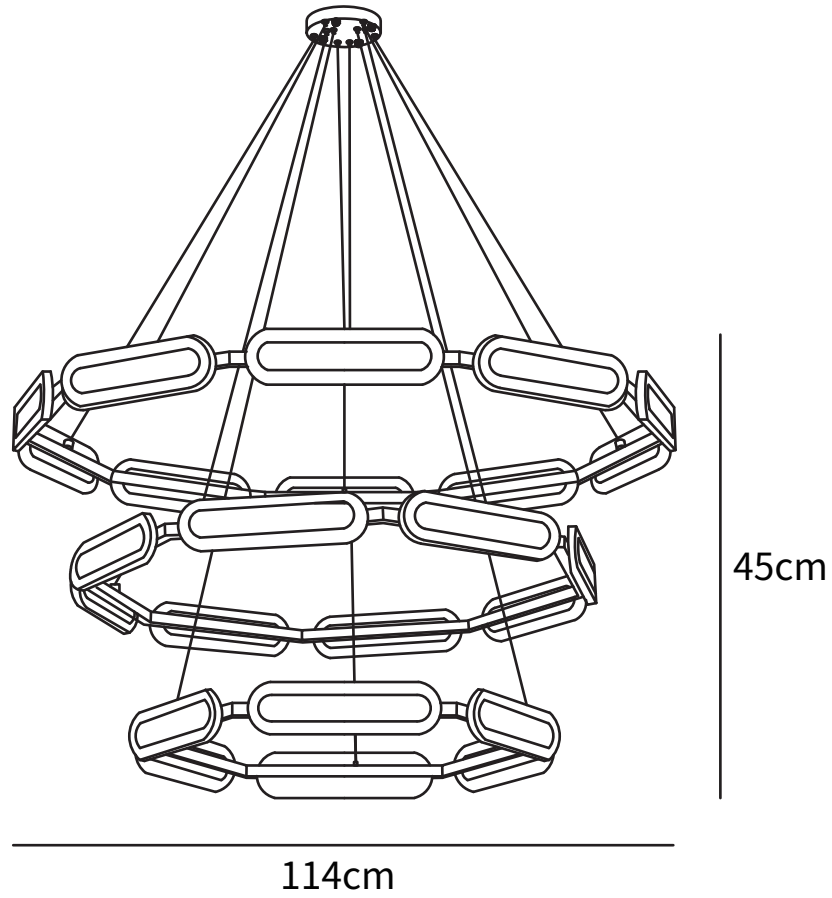

SPECIFICATION SHEET

SPECIFICATION DETAILS

*For custom options, consult factory for details

Fixture Dimensions	D 44.8" x H 17.7"
Light source	Integrated LED
Wattage	~120W
Voltage	AC 110-240V
Color Temperature	Based on the purchase of light bulbs
CRI(Ra)	80CRI
Mounting	Ceiling
Driver Required	Yes
Optional Color Temps	Warm Light (3000K), Neutral Light (4500K), Cool Light (6000K)
LED Rated Life	Based on bulb life (we do not supply bulbs)
Dimming	Dimming is not supported
Finishes	Polished brass
Shade Details	White
Material	Brass, Acrylic
Rod Length	59"
Rod Type	Hanging Wire