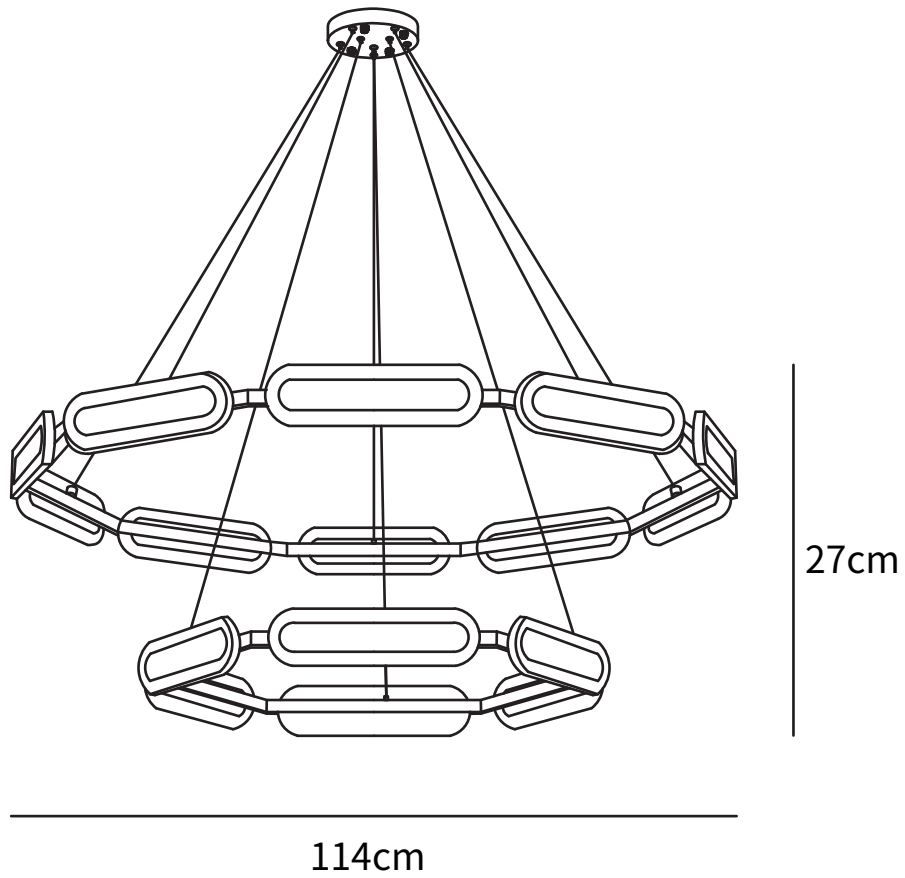

SPECIFICATION SHEET

SPECIFICATION DETAILS

*For custom options, consult factory for details

Fixture Dimensions	D 44.8" x H 10.6"
Light source	Integrated LED
Wattage	~80W
Voltage	AC 110-240V
Color Temperature	Based on the purchase of light bulbs
CRI(Ra)	80CRI
Mounting	Ceiling
Driver Required	Yes
Optional Color Temps	Warm Light (3000K), Neutral Light (4500K), Cool Light (6000K)
LED Rated Life	Based on bulb life (we do not supply bulbs)
Dimming	Dimming is not supported
Finishes	Polished brass
Shade Details	White
Material	Brass, Acrylic
Rod Length	59"
Rod Type	Hanging Wire