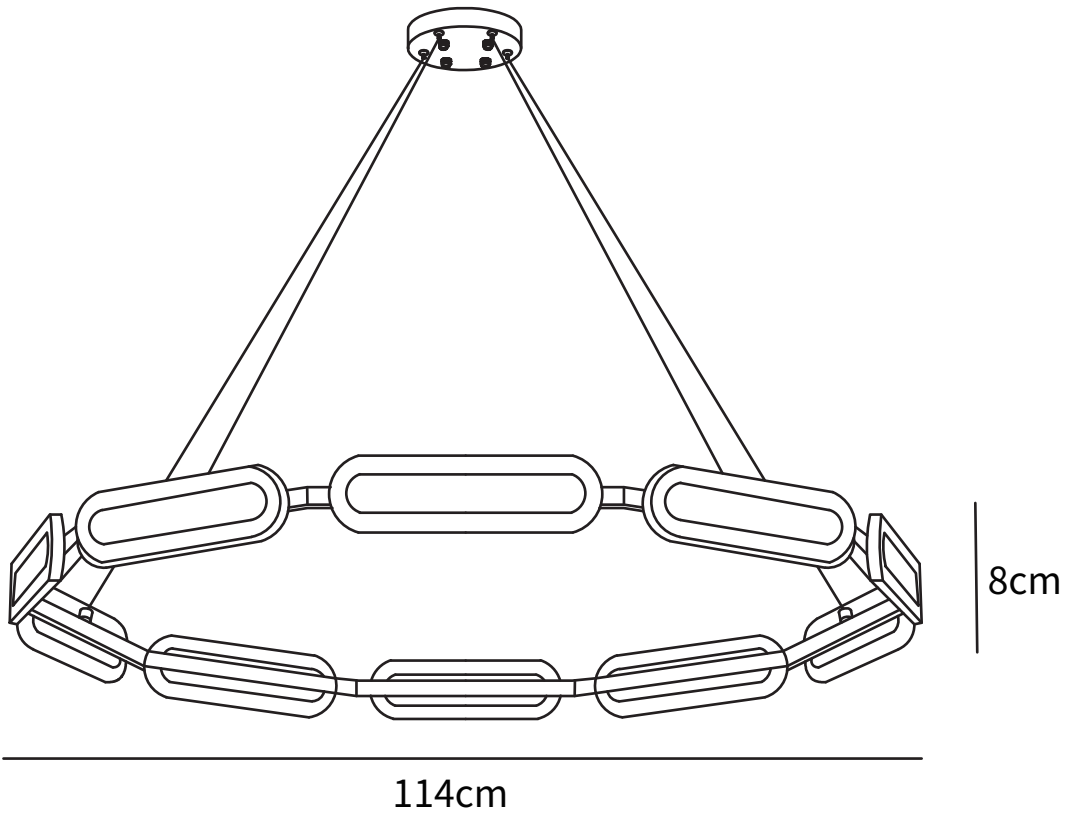

SPECIFICATION SHEET

SPECIFICATION DETAILS

*For custom options, consult factory for details

Fixture Dimensions	D 27.7" x H 3.1"
Light source	Integrated LED
Wattage	~30W
Voltage	AC 110-240V
Color Temperature	Based on the purchase of light bulbs
CRI(Ra)	80CRI
Mounting	Ceiling
Driver Required	Yes
Optional Color Temps	Warm Light (3000K), Neutral Light (4500K), Cool Light (6000K)
LED Rated Life	Based on bulb life (we do not supply bulbs)
Dimming	Dimming is not supported
Finishes	Polished brass
Shade Details	White
Material	Brass, Acrylic
Rod Length	59"
Rod Type	Hanging Wire

SPECIFICATION SHEET

SPECIFICATION DETAILS

*For custom options, consult factory for details

Fixture Dimensions	D 36.2" x H 3.1"
Light source	Integrated LED
Wattage	~40W
Voltage	AC 110-240V
Color Temperature	Based on the purchase of light bulbs
CRI(Ra)	80CRI
Mounting	Ceiling
Driver Required	Yes
Optional Color Temps	Warm Light (3000K), Neutral Light (4500K), Cool Light (6000K)
LED Rated Life	Based on bulb life (we do not supply bulbs)
Dimming	Dimming is not supported
Finishes	Polished brass
Shade Details	White
Material	Brass, Acrylic
Rod Length	59"
Rod Type	Hanging Wire

SPECIFICATION SHEET

SPECIFICATION DETAILS

*For custom options, consult factory for details

Fixture Dimensions	D 44.8" x H 3.1"
Light source	Integrated LED
Wattage	~50W
Voltage	AC 110-240V
Color Temperature	Based on the purchase of light bulbs
CRI(Ra)	80CRI
Mounting	Ceiling
Driver Required	Yes
Optional Color Temps	Warm Light (3000K), Neutral Light (4500K), Cool Light (6000K)
LED Rated Life	Based on bulb life (we do not supply bulbs)
Dimming	Dimming is not supported
Finishes	Polished brass
Shade Details	White
Material	Brass, Acrylic
Rod Length	59"
Rod Type	Hanging Wire