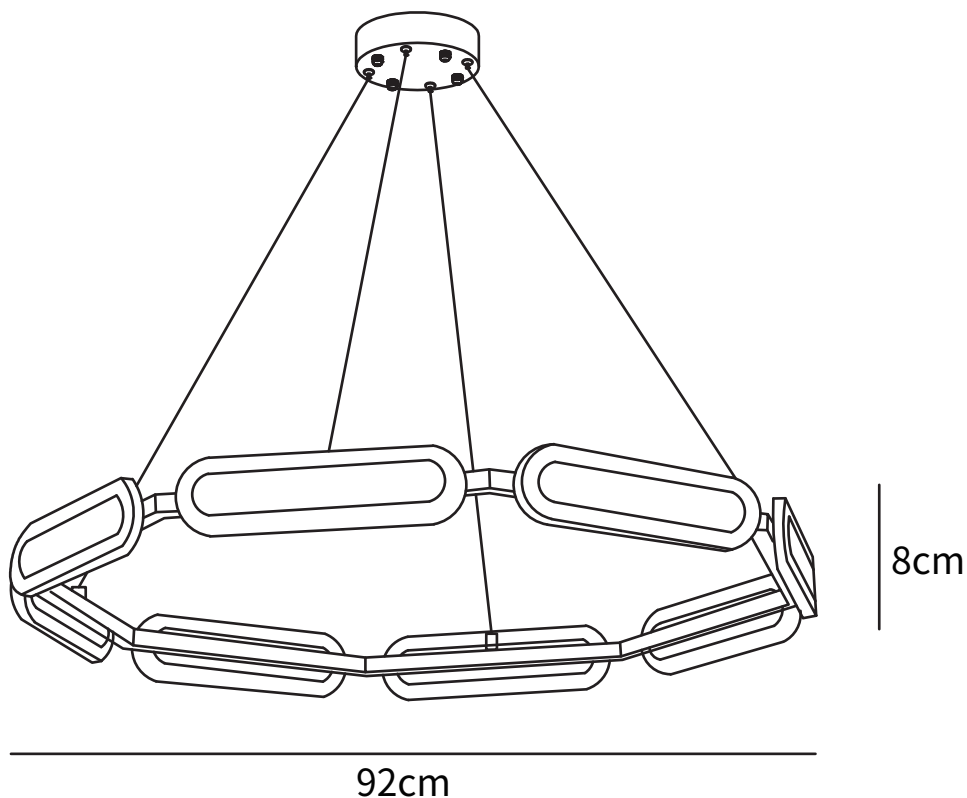

SPECIFICATION SHEET

SPECIFICATION DETAILS

*For custom options, consult factory for details

Fixture Dimensions	D 27.7" x H 3.1"
Light source	Integrated LED
Wattage	~30W
Voltage	AC 110-240V
Color Temperature	Based on the purchase of light bulbs
CRI(Ra)	80CRI
Mounting	Ceiling
Driver Required	Yes
Optional Color Temps	Warm Light (3000K), Neutral Light (4500K), Cool Light (6000K)
LED Rated Life	Based on bulb life (we do not supply bulbs)
Dimming	Dimming is not supported
Finishes	Polished brass
Shade Details	White
Material	Brass, Acrylic
Rod Length	59"
Rod Type	Hanging Wire

SPECIFICATION SHEET

SPECIFICATION DETAILS

*For custom options, consult factory for details

Fixture Dimensions	D 36.2" x H 3.1"
Light source	Integrated LED
Wattage	~40W
Voltage	AC 110-240V
Color Temperature	Based on the purchase of light bulbs
CRI(Ra)	80CRI
Mounting	Ceiling
Driver Required	Yes
Optional Color Temps	Warm Light (3000K), Neutral Light (4500K), Cool Light (6000K)
LED Rated Life	Based on bulb life (we do not supply bulbs)
Dimming	Dimming is not supported
Finishes	Polished brass
Shade Details	White
Material	Brass, Acrylic
Rod Length	59"
Rod Type	Hanging Wire

SPECIFICATION SHEET

SPECIFICATION DETAILS

*For custom options, consult factory for details

Fixture Dimensions	D 44.8" x H 3.1"
Light source	Integrated LED
Wattage	~50W
Voltage	AC 110-240V
Color Temperature	Based on the purchase of light bulbs
CRI(Ra)	80CRI
Mounting	Ceiling
Driver Required	Yes
Optional Color Temps	Warm Light (3000K), Neutral Light (4500K), Cool Light (6000K)
LED Rated Life	Based on bulb life (we do not supply bulbs)
Dimming	Dimming is not supported
Finishes	Polished brass
Shade Details	White
Material	Brass, Acrylic
Rod Length	59"
Rod Type	Hanging Wire