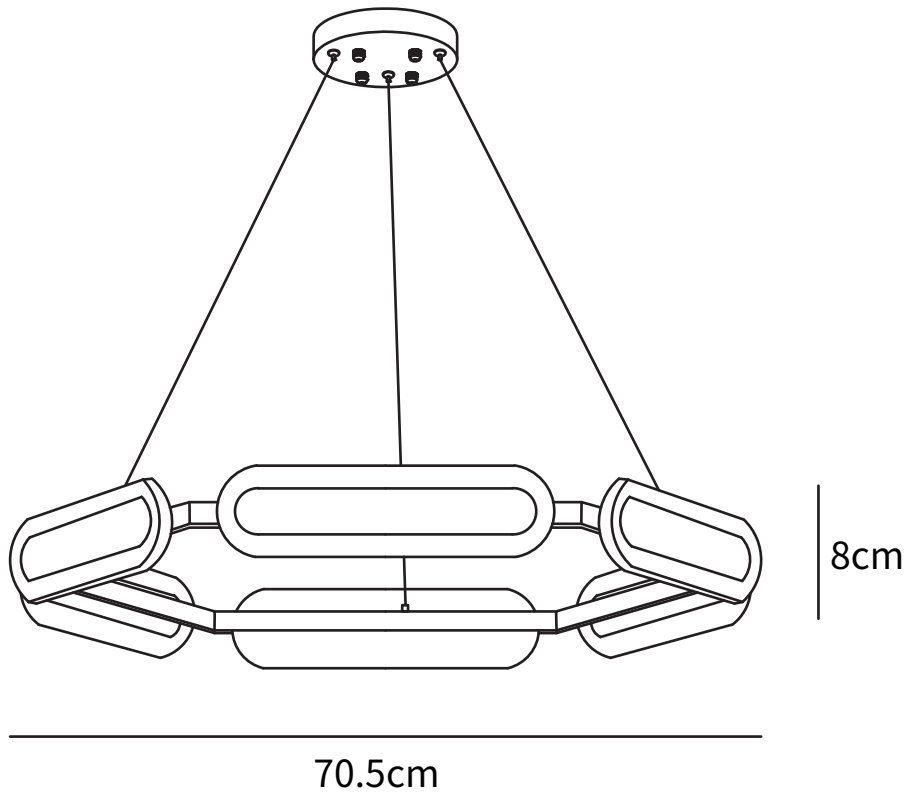

SPECIFICATION SHEET

SPECIFICATION DETAILS

*For custom options, consult factory for details

Fixture Dimensions	D 27.7" x H 3.1"
Light source	Integrated LED
Wattage	~30W
Voltage	AC 110-240V
Color Temperature	Based on the purchase of light bulbs
CRI(Ra)	80CRI
Mounting	Ceiling
Driver Required	Yes
Optional Color Temps	Warm Light (3000K), Neutral Light (4500K), Cool Light (6000K)
LED Rated Life	Based on bulb life (we do not supply bulbs)
Dimming	Dimming is not supported
Finishes	Polished brass
Shade Details	White
Material	Brass, Acrylic
Rod Length	59"
Rod Type	Hanging Wire

SPECIFICATION SHEET

SPECIFICATION DETAILS

*For custom options, consult factory for details

Fixture Dimensions	D 36.2" x H 3.1"
Light source	Integrated LED
Wattage	~40W
Voltage	AC 110-240V
Color Temperature	Based on the purchase of light bulbs
CRI(Ra)	80CRI
Mounting	Ceiling
Driver Required	Yes
Optional Color Temps	Warm Light (3000K), Neutral Light (4500K), Cool Light (6000K)
LED Rated Life	Based on bulb life (we do not supply bulbs)
Dimming	Dimming is not supported
Finishes	Polished brass
Shade Details	White
Material	Brass, Acrylic
Rod Length	59"
Rod Type	Hanging Wire

SPECIFICATION SHEET

SPECIFICATION DETAILS

*For custom options, consult factory for details

Fixture Dimensions	D 44.8" x H 3.1"
Light source	Integrated LED
Wattage	~50W
Voltage	AC 110-240V
Color Temperature	Based on the purchase of light bulbs
CRI(Ra)	80CRI
Mounting	Ceiling
Driver Required	Yes
Optional Color Temps	Warm Light (3000K), Neutral Light (4500K), Cool Light (6000K)
LED Rated Life	Based on bulb life (we do not supply bulbs)
Dimming	Dimming is not supported
Finishes	Polished brass
Shade Details	White
Material	Brass, Acrylic
Rod Length	59"
Rod Type	Hanging Wire