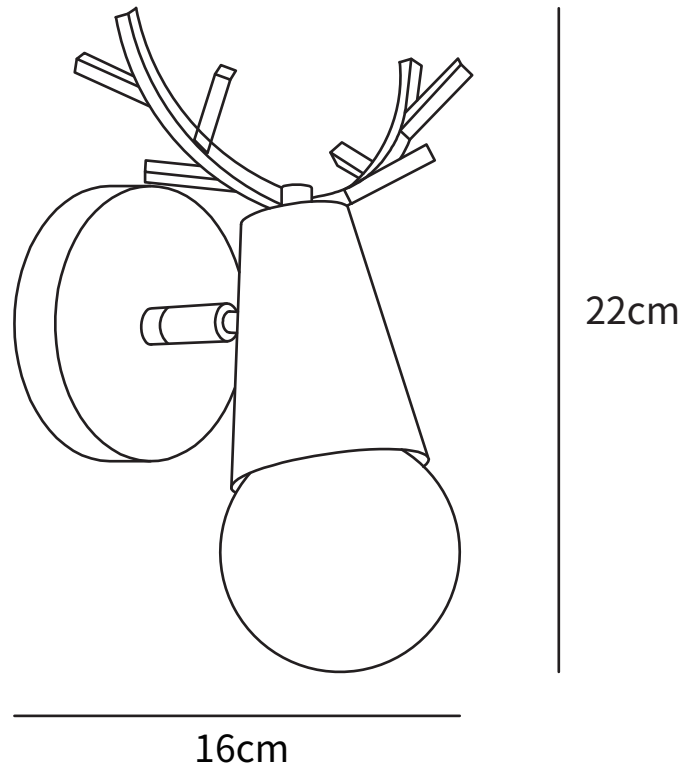

SPECIFICATION SHEET

SPECIFICATION DETAILS

*For custom options, consult factory for details

Fixture Dimensions	D 6.2" x H 8.6"
Light source	E26 or E27
Wattage	40W
Voltage	AC 110-240V
Color Temperature	Based on the purchase of light bulbs
CRI(Ra)	80CRI
Mounting	Wall
Driver Required	No
Optional Color Temps	Buy bulbs as needed
LED Rated Life	Based on bulb life (we do not supply bulbs)
Dimming	Dimming is not supported
Finishes	Black, White
Shade Details	Black, White
Material	Metal, Iron
Wire Length	No
Wire Type	No