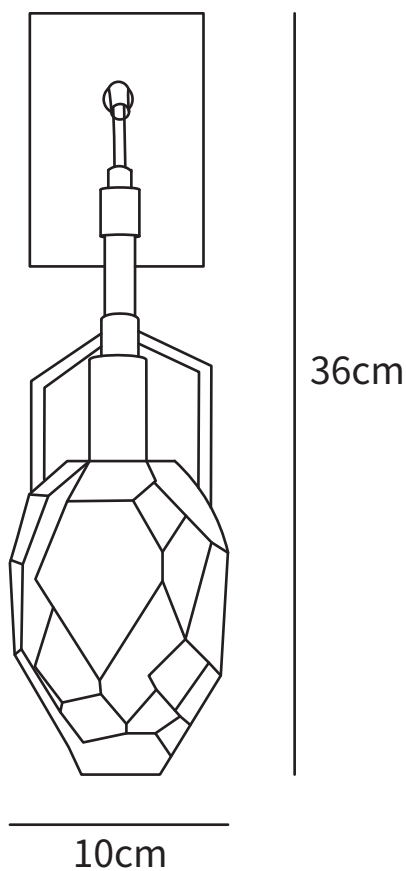

# SPECIFICATION SHEET

---

## SPECIFICATION DETAILS

\*For custom options, consult factory for details

<b>Fixture Dimensions</b>	D 3.9" x H 14.1"
<b>Light source</b>	E14
<b>Wattage</b>	15W
<b>Voltage</b>	AC 110-240V
<b>Color Temperature</b>	Based on the purchase of light bulbs
<b>CRI(Ra)</b>	80CRI
<b>Mounting</b>	Wall
<b>Driver Required</b>	No
<b>Optional Color Temps</b>	Buy bulbs as needed
<b>LED Rated Life</b>	Based on bulb life (we do not supply bulbs)
<b>Dimming</b>	Dimming is not supported
<b>Finishes</b>	Brass, Black
<b>Crystal Details</b>	Clear
<b>Material</b>	Brass, Crystal
<b>Wire Length</b>	No
<b>Wire Type</b>	No