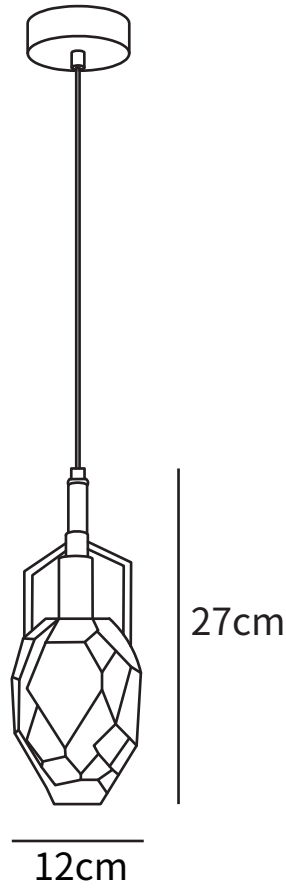

SPECIFICATION SHEET

SPECIFICATION DETAILS

*For custom options, consult factory for details

Fixture Dimensions	D 4.7" x H 10.6"
Light source	E14
Wattage	15W
Voltage	AC 110-240V
Color Temperature	Based on the purchase of light bulbs
CRI(Ra)	80CRI
Mounting	Ceiling
Driver Required	NO
Optional Color Temps	Buy bulbs as needed
LED Rated Life	Based on bulb life (we do not supply bulbs)
Dimming	Dimming is not supported
Finishes	Brass, Black
Crystal Details	Clear
Material	Brass, Crystal
Wire Length	59"
Wire Type	Black Coaxial Wire