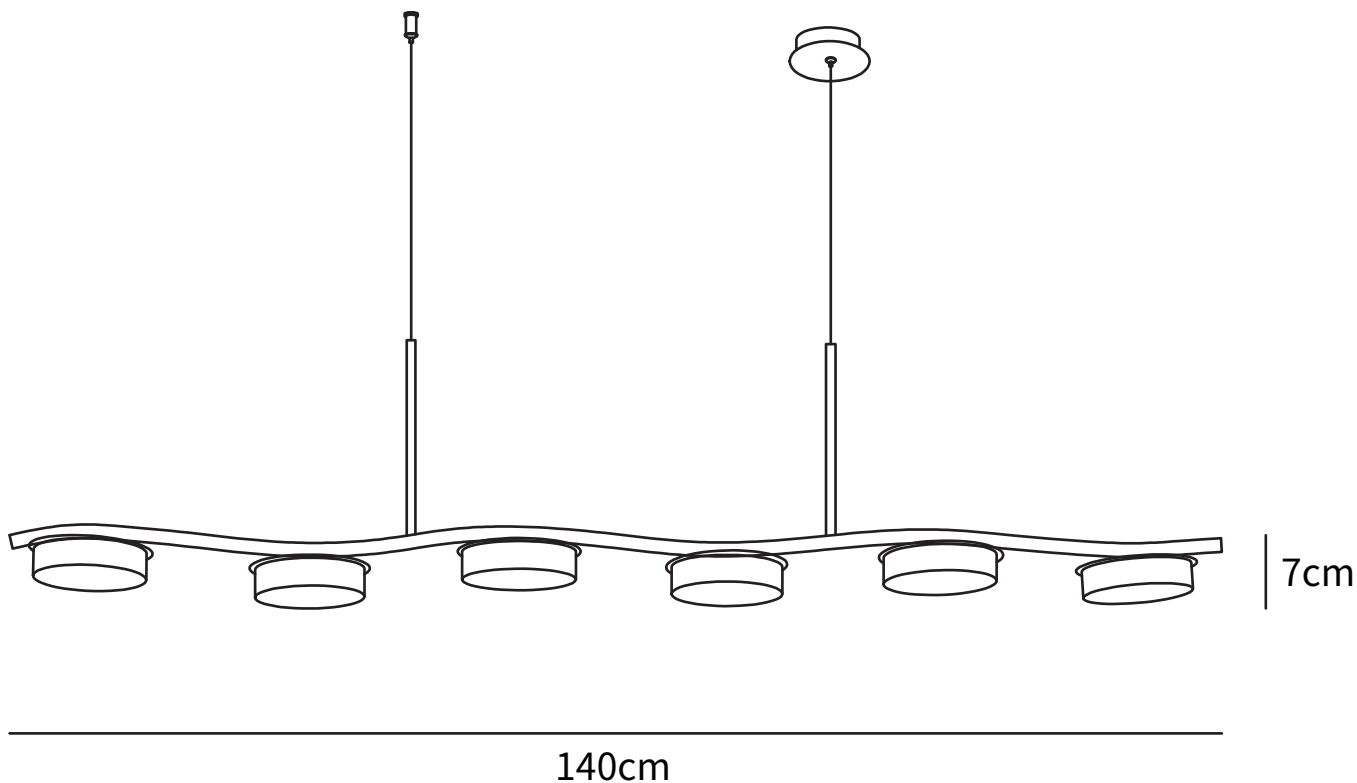

SPECIFICATION SHEET

SPECIFICATION DETAILS

*For custom options, consult factory for details

Fixture Dimensions	L 47.2" x H 2.7"
Light source	Integrated LED
Wattage	~35W
Voltage	AC 110-240V
Color Temperature	Based on the purchase of light bulbs
CRI(Ra)	80CRI
Mounting	Ceiling
Driver Required	Yes
Optional Color Temps	Warm Light (3000K), Neutral Light (4500K), Cool Light (6000K)
LED Rated Life	Based on bulb life (we do not supply bulbs)
Dimming	Dimming is not supported
Finishes	Brass
Shade Details	Brass
Material	Brass
Rod Length	59"
Rod Type	Hanging Wire

SPECIFICATION SHEET

SPECIFICATION DETAILS

*For custom options, consult factory for details

Fixture Dimensions	L 55.1" x H 2.7"
Light source	Integrated LED
Wattage	~35W
Voltage	AC 110-240V
Color Temperature	Based on the purchase of light bulbs
CRI(Ra)	80CRI
Mounting	Ceiling
Driver Required	Yes
Optional Color Temps	Warm Light (3000K), Neutral Light (4500K), Cool Light (6000K)
LED Rated Life	Based on bulb life (we do not supply bulbs)
Dimming	Dimming is not supported
Finishes	Brass
Shade Details	Brass
Material	Brass
Rod Length	59"
Rod Type	Hanging Wire