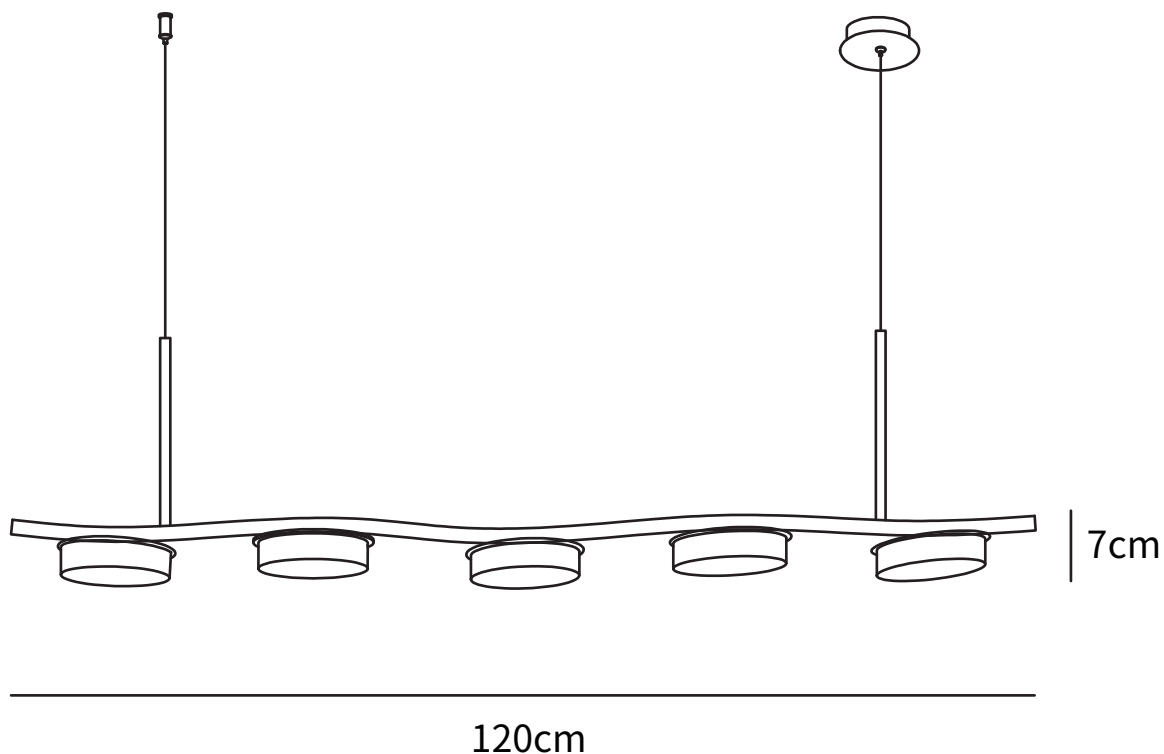

SPECIFICATION SHEET

SPECIFICATION DETAILS

*For custom options, consult factory for details

Fixture Dimensions	L 47.2" x H 2.7"
Light source	Integrated LED
Wattage	~35W
Voltage	AC 110-240V
Color Temperature	Based on the purchase of light bulbs
CRI(Ra)	80CRI
Mounting	Ceiling
Driver Required	Yes
Optional Color Temps	Warm Light (3000K), Neutral Light (4500K), Cool Light (6000K)
LED Rated Life	Based on bulb life (we do not supply bulbs)
Dimming	Dimming is not supported
Finishes	Brass
Shade Details	Brass
Material	Brass
Rod Length	59"
Rod Type	Hanging Wire

SPECIFICATION SHEET

SPECIFICATION DETAILS

*For custom options, consult factory for details

Fixture Dimensions	L 55.1" x H 2.7"
Light source	Integrated LED
Wattage	~35W
Voltage	AC 110-240V
Color Temperature	Based on the purchase of light bulbs
CRI(Ra)	80CRI
Mounting	Ceiling
Driver Required	Yes
Optional Color Temps	Warm Light (3000K), Neutral Light (4500K), Cool Light (6000K)
LED Rated Life	Based on bulb life (we do not supply bulbs)
Dimming	Dimming is not supported
Finishes	Brass
Shade Details	Brass
Material	Brass
Rod Length	59"
Rod Type	Hanging Wire