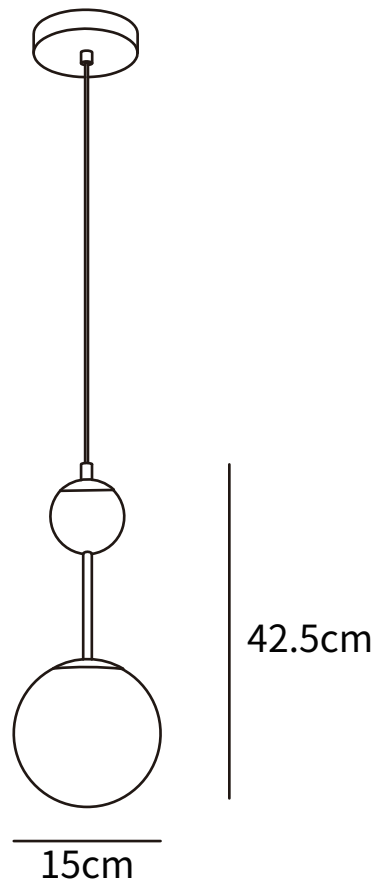

SPECIFICATION SHEET

SPECIFICATION DETAILS

*For custom options, consult factory for details

Fixture Dimensions	D 5.9" x H 16.7"
Light source	E14
Wattage	15W
Voltage	AC 110-240V
Color Temperature	Based on the purchase of light bulbs
CRI(Ra)	80CRI
Mounting	Ceiling
Driver Required	NO
Optional Color Temps	Buy bulbs as needed
LED Rated Life	Based on bulb life (we do not supply bulbs)
Dimming	Dimming is not supported
Finishes	Polished brass
Glass Details	White
Material	Brass, Glass
Wire Length	59"
Wire Type	Black Coaxial Wire