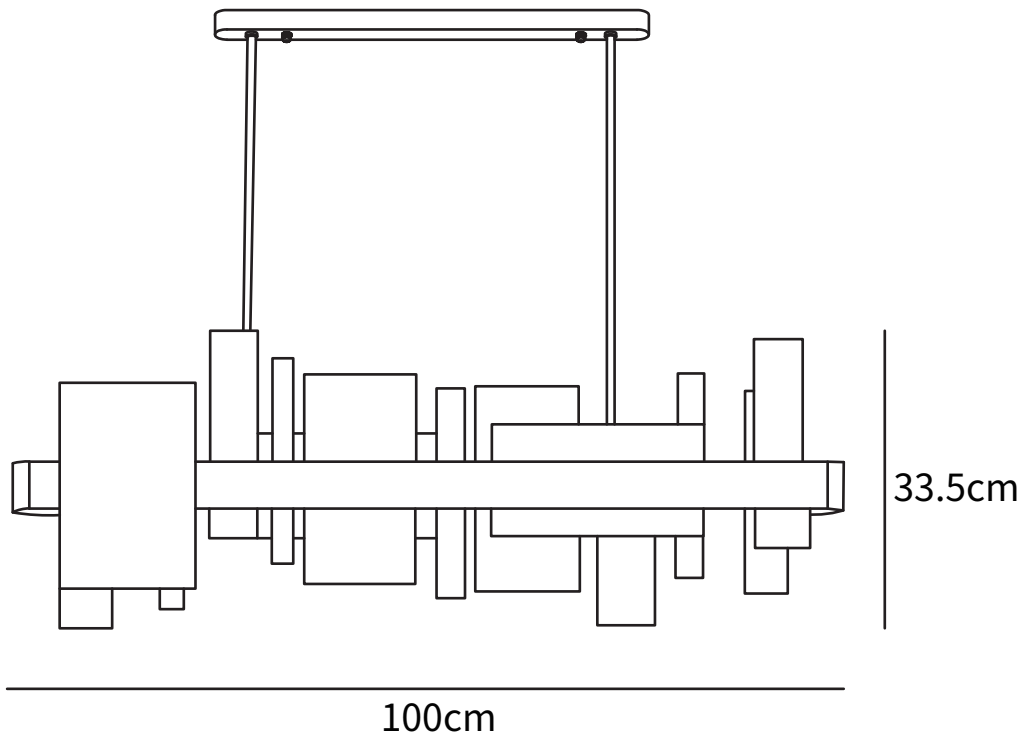

## SPECIFICATION DETAILS

\*For custom options, consult factory for details

<b>Fixture Dimensions</b>	L 39.3" x H 13.1"
<b>Light source</b>	Integrated LED
<b>Wattage</b>	~52W
<b>Voltage</b>	AC 110-240V
<b>Color Temperature</b>	Based on the purchase of light bulbs
<b>CRI(Ra)</b>	80CRI
<b>Mounting</b>	Ceiling
<b>Driver Required</b>	Yes
<b>Optional Color Temps</b>	Warm Light (3000K), Neutral Light (4500K), Cool Light (6000K)
<b>LED Rated Life</b>	Based on bulb life (we do not supply bulbs)
<b>Dimming</b>	Dimming is not supported
<b>Finishes</b>	Brushed brass
<b>Shade Details</b>	White
<b>Material</b>	Brass, Acrylic
<b>Rod Length</b>	19.7"
<b>Rod Type</b>	Gold / Rod