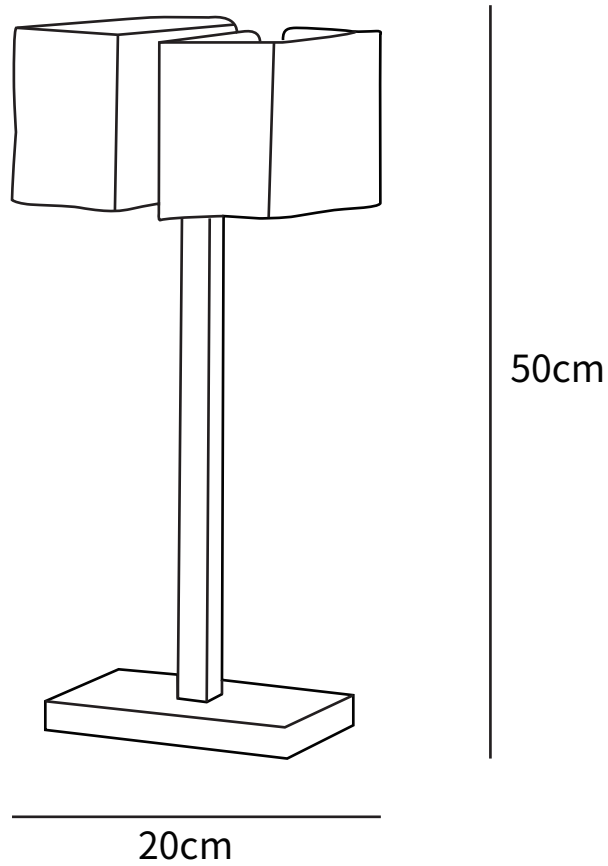

SPECIFICATION SHEET

SPECIFICATION DETAILS

*For custom options, consult factory for details

Fixture Dimensions	D 7.8" x H 19.6"
Light source	E14
Wattage	15W
Voltage	AC 110-240V
Color Temperature	Based on the purchase of light bulbs
CRI(Ra)	80CRI
Mounting	Table
Driver Required	NO
Optional Color Temps	Buy bulbs as needed
LED Rated Life	Based on bulb life (we do not supply bulbs)
Dimming	Dimming is not supported
Finishes	Gold
Glass Details	Clear
Material	Brass, Glass
Wire Length	59"
Wire Type	Wire with switch plug