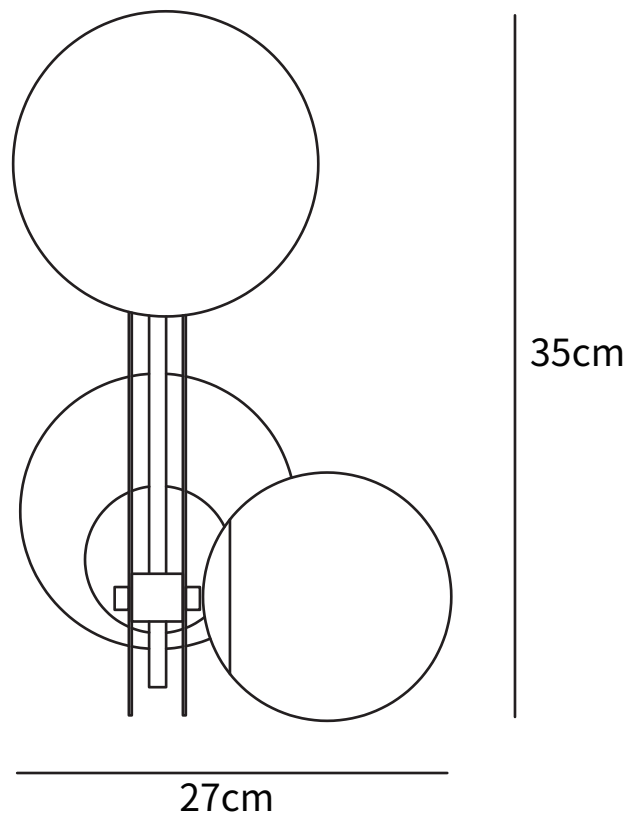

# SPECIFICATION SHEET

---

## SPECIFICATION DETAILS

\*For custom options, consult factory for details

<b>Fixture Dimensions</b>	D 10.6" x H 13.7"
<b>Light source</b>	G9
<b>Wattage</b>	~5W
<b>Voltage</b>	AC 110-240V
<b>Color Temperature</b>	Based on the purchase of light bulbs
<b>CRI(Ra)</b>	80CRI
<b>Mounting</b>	Wall
<b>Driver Required</b>	No
<b>Optional Color Temps</b>	Buy bulbs as needed
<b>LED Rated Life</b>	Based on bulb life (we do not supply bulbs)
<b>Dimming</b>	Dimming is not supported
<b>Finishes</b>	Brass, Black
<b>Glass Details</b>	White
<b>Material</b>	Brass, Glass
<b>Wire Length</b>	No
<b>Wire Type</b>	No