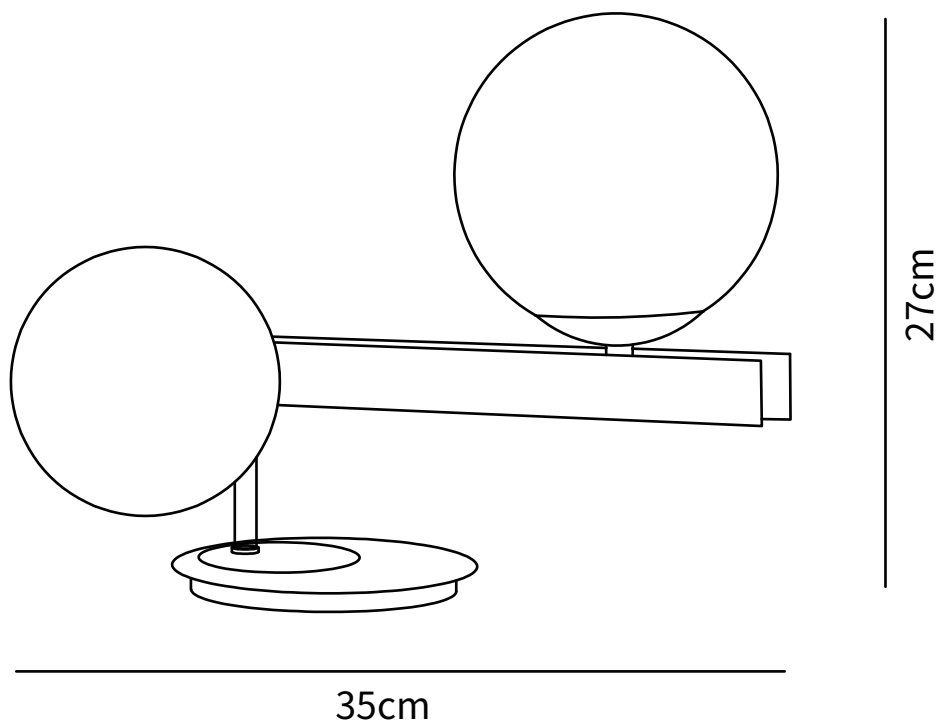

SPECIFICATION SHEET

SPECIFICATION DETAILS

*For custom options, consult factory for details

Fixture Dimensions	D 13.7" x H 10.6"
Light source	G9
Wattage	~5W
Voltage	AC 110-240V
Color Temperature	Based on the purchase of light bulbs
CRI(Ra)	80CRI
Mounting	Table
Driver Required	NO
Optional Color Temps	Buy bulbs as needed
LED Rated Life	Based on bulb life (we do not supply bulbs)
Dimming	Dimming is not supported
Finishes	Brass, Black
Glass Details	White
Material	Brass, Glass
Wire Length	59"
Wire Type	Wire with switch plug