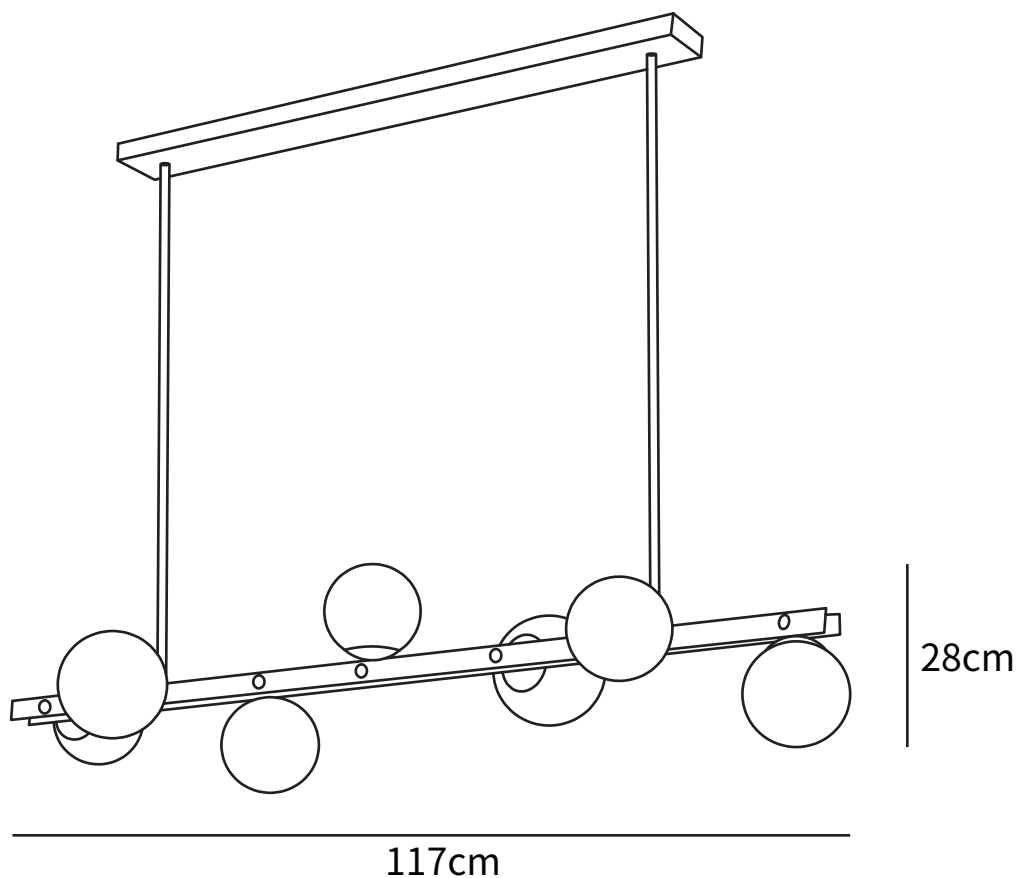

SPECIFICATION SHEET

SPECIFICATION DETAILS

*For custom options, consult factory for details

Fixture Dimensions	L 31.4" x H 8.2"
Light source	G9
Wattage	~5W
Voltage	AC 110-240V
Color Temperature	Based on the purchase of light bulbs
CRI(Ra)	80CRI
Mounting	Ceiling
Driver Required	NO
Optional Color Temps	Buy bulbs as needed
LED Rated Life	Based on bulb life (we do not supply bulbs)
Dimming	Dimming is not supported
Finishes	Brass, Black
Glass Details	White
Material	Brass, Glass
Wire Length	19.7"
Wire Type	Gold Suspension rod

SPECIFICATION SHEET

SPECIFICATION DETAILS

*For custom options, consult factory for details

Fixture Dimmensions	L 46" x H 11"
Light source	G9
Wattage	~5W
Voltage	AC 110-240V
Color Temperature	Based on the purchase of light bulbs
CRI(Ra)	80CRI
Mounting	Ceiling
Driver Required	NO
Optional Color Temps	Buy bulbs as needed
LED Rated Life	Based on bulb life (we do not supply bulbs)
Dimming	Dimming is not supported
Finishes	Brass, Black
Glass Details	White
Material	Brass, Glass
Wire Length	19.7"
Wire Type	Gold Suspension rod