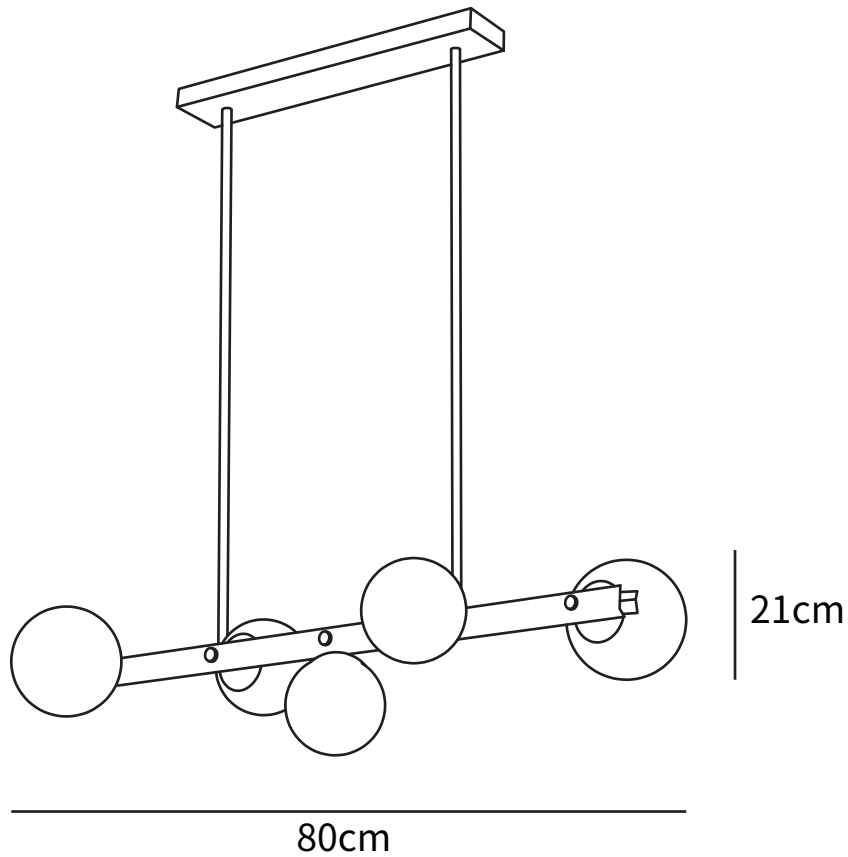

SPECIFICATION SHEET

SPECIFICATION DETAILS

*For custom options, consult factory for details

Fixture Dimensions	L 31.4" x H 8.2"
Light source	G9
Wattage	~5W
Voltage	AC 110-240V
Color Temperature	Based on the purchase of light bulbs
CRI(Ra)	80CRI
Mounting	Ceiling
Driver Required	NO
Optional Color Temps	Buy bulbs as needed
LED Rated Life	Based on bulb life (we do not supply bulbs)
Dimming	Dimming is not supported
Finishes	Brass, Black
Glass Details	White
Material	Brass, Glass
Wire Length	19.7"
Wire Type	Gold Suspension rod

SPECIFICATION SHEET

SPECIFICATION DETAILS

*For custom options, consult factory for details

Fixture Dimmensions	L 46" x H 11"
Light source	G9
Wattage	~5W
Voltage	AC 110-240V
Color Temperature	Based on the purchase of light bulbs
CRI(Ra)	80CRI
Mounting	Ceiling
Driver Required	NO
Optional Color Temps	Buy bulbs as needed
LED Rated Life	Based on bulb life (we do not supply bulbs)
Dimming	Dimming is not supported
Finishes	Brass, Black
Glass Details	White
Material	Brass, Glass
Wire Length	19.7"
Wire Type	Gold Suspension rod