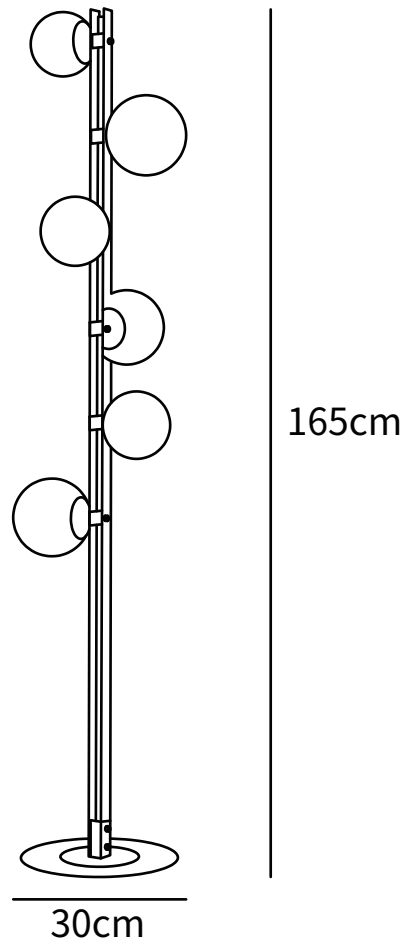

SPECIFICATION SHEET

SPECIFICATION DETAILS

*For custom options, consult factory for details

Fixture Dimensions	D 11.8" x H 64.9"
Light source	G9
Wattage	~5W (single)
Voltage	AC 110-240V
Color Temperature	Based on the purchase of light bulbs
CRI(Ra)	80CRI
Mounting	Floor
Driver Required	NO
Optional Color Temps	Buy bulbs as needed
LED Rated Life	Based on bulb life (we do not supply bulbs)
Dimming	Dimming is not supported
Finishes	Brass, Black
Glass Details	White
Material	Brass, Glass
Wire Length	78.7"
Wire Type	Wire with switch plug