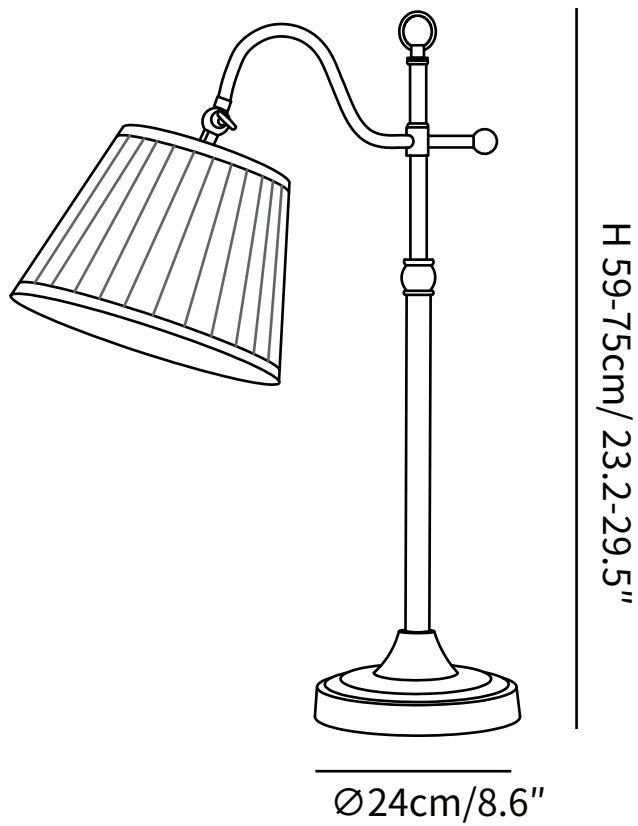

SPECIFICATION SHEET

SPECIFICATION DETAILS

*For custom options, consult factory for details

Fixture Dimensions	Ø 8.6" x H 23.2-29.5"
Light source	E26 or E27 (bulb not included)
Wattage	MAX 40W incandescent bulb or LED equivalent.
Voltage	AC 110-240V
Dimming	Compatible with dimmable bulbs (bulb not included)
Control method	In line ON / OFF switch.
Finishes	Antique Brass
Shade Details	White
Material	Metal, Iron, Fabric.
Cord Length	Supplied with switched plug cord, length ~59" (150cm).