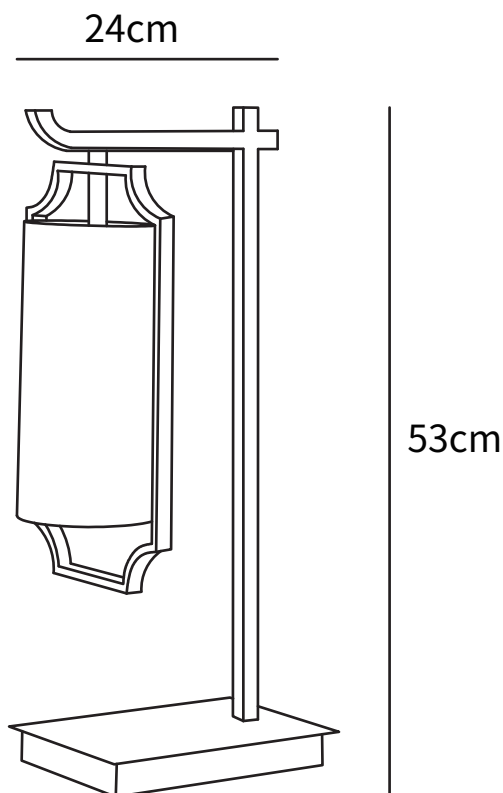

SPECIFICATION SHEET

SPECIFICATION DETAILS

*For custom options, consult factory for details

Fixture Dimensions	D 9.4" x H 20.8"
Light source	E14
Wattage	15W
Voltage	AC 110-240V
Color Temperature	Based on the purchase of light bulbs
CRI(Ra)	80CRI
Mounting	Table
Driver Required	NO
Optional Color Temps	Buy bulbs as needed
LED Rated Life	Based on bulb life (we do not supply bulbs)
Dimming	Dimming is not supported
Finishes	Polished brass
Shade Details	White
Material	Brass, Fabric
Wire Length	59"
Wire Type	Wire with switch plug