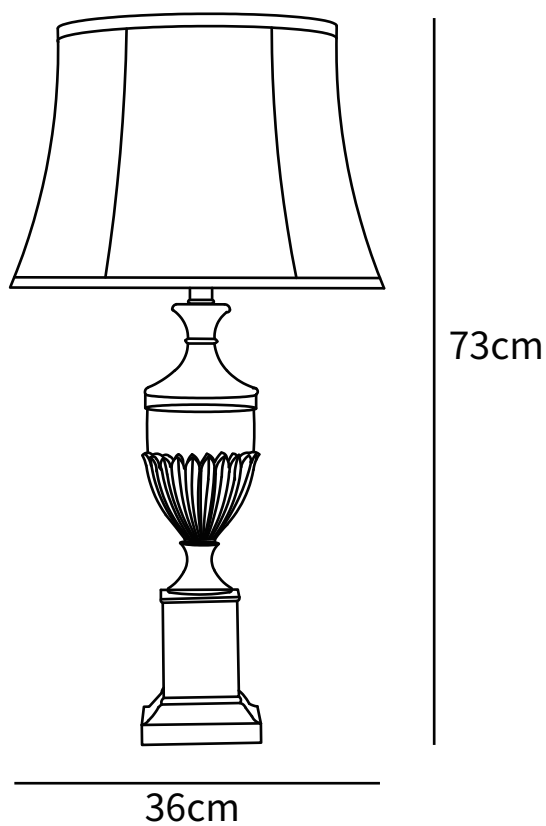

## SPECIFICATION DETAILS

\*For custom options, consult factory for details

<b>Fixture Dimensions</b>	D 14.1" x H 28.7"
<b>Light source</b>	E26 or E27
<b>Wattage</b>	Max 40W
<b>Voltage</b>	AC 110-240V
<b>Color Temperature</b>	Based on the purchase of light bulbs
<b>CRI(Ra)</b>	80CRI
<b>Mounting</b>	Table
<b>Driver Required</b>	NO
<b>Optional Color Temps</b>	Buy bulbs as needed
<b>LED Rated Life</b>	Based on bulb life (we do not supply bulbs)
<b>Dimming</b>	Dimming is not supported
<b>Finishes</b>	Green, Gold
<b>Shade Details</b>	White+ Brown
<b>Material</b>	Resin, Fabric
<b>Wire Length</b>	59"
<b>Wire Type</b>	Wire with switch plug