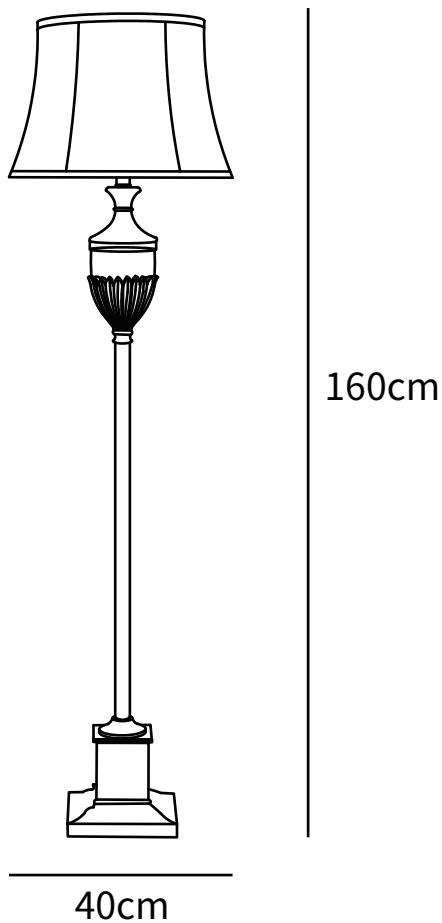

SPECIFICATION SHEET

SPECIFICATION DETAILS

*For custom options, consult factory for details

Fixture Dimensions	D 15.7" x H 63"
Light source	E26 or E27
Wattage	Max 40W
Voltage	AC 110-240V
Color Temperature	Based on the purchase of light bulbs
CRI(Ra)	80CRI
Mounting	Floor
Driver Required	NO
Optional Color Temps	Buy bulbs as needed
LED Rated Life	Based on bulb life (we do not supply bulbs)
Dimming	Dimming is not supported
Finishes	Green, Gold
Shade Details	White+ Brown
Material	Resin, Fabric, Glass
Wire Length	78.7"
Wire Type	Wire with switch plug