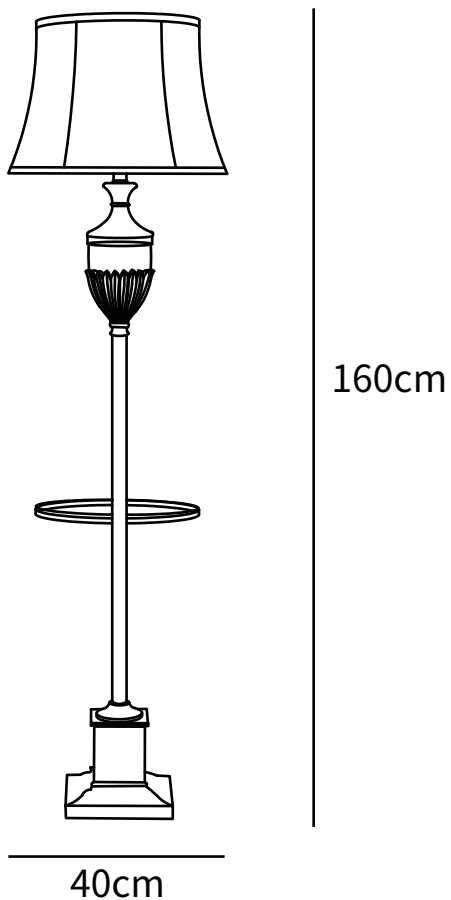

SPECIFICATION SHEET

SPECIFICATION DETAILS

*For custom options, consult factory for details

Fixture Dimensions	D 15.7" x H 63"
Light source	E26 or E27
Wattage	Max 40W
Voltage	AC 110-240V
Color Temperature	Based on the purchase of light bulbs
CRI(Ra)	80CRI
Mounting	Floor
Driver Required	NO
Optional Color Temps	Buy bulbs as needed
LED Rated Life	Based on bulb life (we do not supply bulbs)
Dimming	Dimming is not supported
Finishes	Green, Gold
Shade Details	White+ Brown
Material	Resin, Fabric, Glass
Wire Length	78.7"
Wire Type	Wire with switch plug