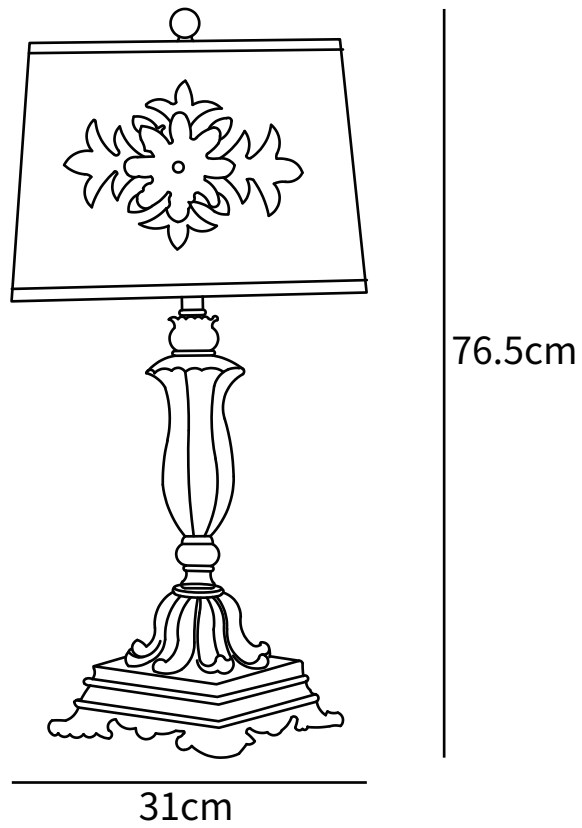

SPECIFICATION SHEET

SPECIFICATION DETAILS

*For custom options, consult factory for details

Fixture Dimensions	D 9.8" x H 21.2"
Light source	E26 or E27
Wattage	Max 40W
Voltage	AC 110-240V
Color Temperature	Based on the purchase of light bulbs
CRI(Ra)	80CRI
Mounting	Table
Driver Required	NO
Optional Color Temps	Buy bulbs as needed
LED Rated Life	Based on bulb life (we do not supply bulbs)
Dimming	Dimming is not supported
Finishes	Green
Shade Details	Linen
Material	Resin, Fabric
Wire Length	59"
Wire Type	Wire with switch plug

SPECIFICATION SHEET

SPECIFICATION DETAILS

*For custom options, consult factory for details

Fixture Dimensions	D 12.2" x H 30"
Light source	E26 or E27
Wattage	Max 40W
Voltage	AC 110-240V
Color Temperature	Based on the purchase of light bulbs
CRI(Ra)	80CRI
Mounting	Table
Driver Required	NO
Optional Color Temps	Buy bulbs as needed
LED Rated Life	Based on bulb life (we do not supply bulbs)
Dimming	Dimming is not supported
Finishes	Green
Shade Details	Linen
Material	Resin, Fabric
Wire Length	59"
Wire Type	Wire with switch plug