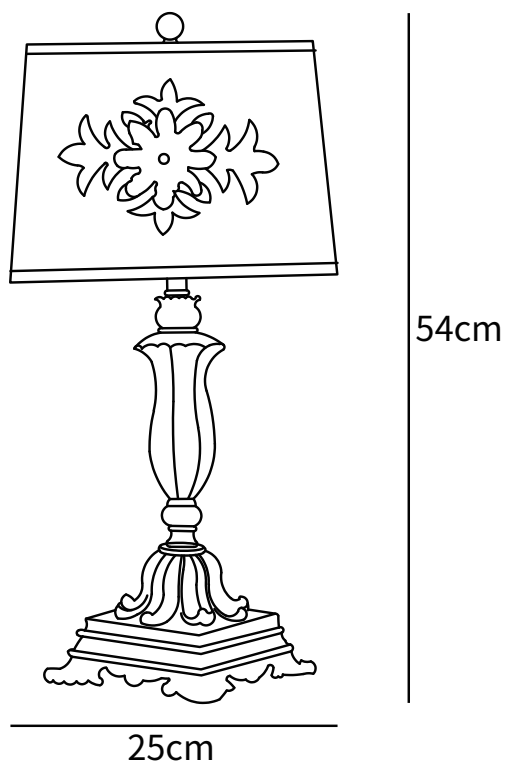

SPECIFICATION SHEET

SPECIFICATION DETAILS

*For custom options, consult factory for details

Fixture Dimensions	D 9.8" x H 21.2"
Light source	E26 or E27
Wattage	Max 40W
Voltage	AC 110-240V
Color Temperature	Based on the purchase of light bulbs
CRI(Ra)	80CRI
Mounting	Table
Driver Required	NO
Optional Color Temps	Buy bulbs as needed
LED Rated Life	Based on bulb life (we do not supply bulbs)
Dimming	Dimming is not supported
Finishes	Green
Shade Details	Linen
Material	Resin, Fabric
Wire Length	59"
Wire Type	Wire with switch plug

SPECIFICATION SHEET

SPECIFICATION DETAILS

*For custom options, consult factory for details

Fixture Dimensions	D 12.2" x H 30"
Light source	E26 or E27
Wattage	Max 40W
Voltage	AC 110-240V
Color Temperature	Based on the purchase of light bulbs
CRI(Ra)	80CRI
Mounting	Table
Driver Required	NO
Optional Color Temps	Buy bulbs as needed
LED Rated Life	Based on bulb life (we do not supply bulbs)
Dimming	Dimming is not supported
Finishes	Green
Shade Details	Linen
Material	Resin, Fabric
Wire Length	59"
Wire Type	Wire with switch plug