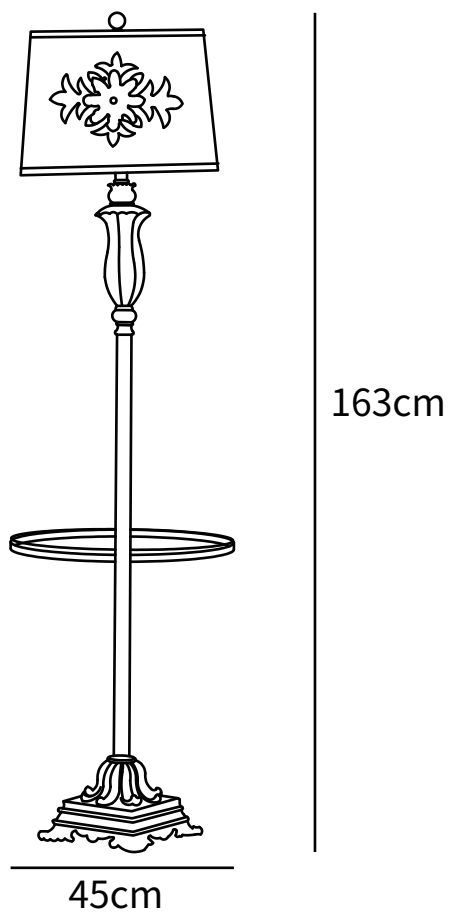

## SPECIFICATION DETAILS

\*For custom options, consult factory for details

<b>Fixture Dimensions</b>	D 16.5" x H 64"
<b>Light source</b>	E26 or E27
<b>Wattage</b>	Max 40W
<b>Voltage</b>	AC 110-240V
<b>Color Temperature</b>	Based on the purchase of light bulbs
<b>CRI(Ra)</b>	80CRI
<b>Mounting</b>	Floor
<b>Driver Required</b>	NO
<b>Optional Color Temps</b>	Buy bulbs as needed
<b>LED Rated Life</b>	Based on bulb life (we do not supply bulbs)
<b>Dimming</b>	Dimming is not supported
<b>Finishes</b>	Green
<b>Shade Details</b>	Linen
<b>Material</b>	Resin, Fabric
<b>Wire Length</b>	78.7"
<b>Wire Type</b>	Wire with switch plug

## SPECIFICATION DETAILS

\*For custom options, consult factory for details

<b>Fixture Dimensions</b>	D 17.7" x H 64"
<b>Light source</b>	E26 or E27
<b>Wattage</b>	Max 40W
<b>Voltage</b>	AC 110-240V
<b>Color Temperature</b>	Based on the purchase of light bulbs
<b>CRI(Ra)</b>	80CRI
<b>Mounting</b>	Floor
<b>Driver Required</b>	NO
<b>Optional Color Temps</b>	Buy bulbs as needed
<b>LED Rated Life</b>	Based on bulb life (we do not supply bulbs)
<b>Dimming</b>	Dimming is not supported
<b>Finishes</b>	Green
<b>Shade Details</b>	Linen
<b>Material</b>	Resin, Fabric
<b>Wire Length</b>	78.7"
<b>Wire Type</b>	Wire with switch plug