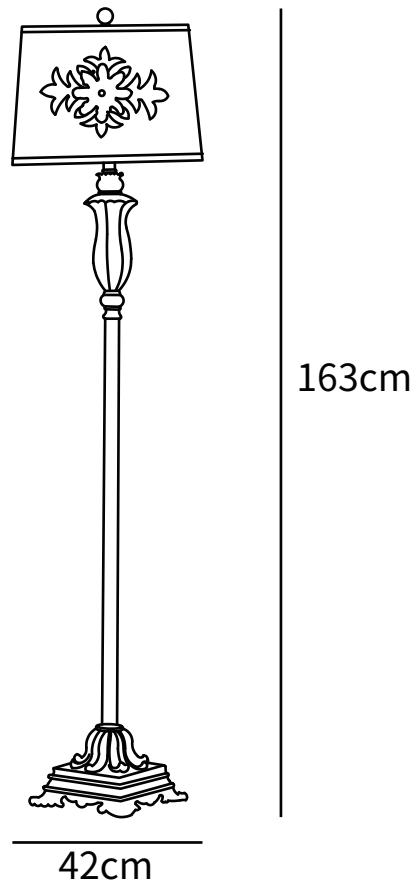

## SPECIFICATION DETAILS

\*For custom options, consult factory for details

<b>Fixture Dimensions</b>	D 16.5" x H 64"
<b>Light source</b>	E26 or E27
<b>Wattage</b>	Max 40W
<b>Voltage</b>	AC 110-240V
<b>Color Temperature</b>	Based on the purchase of light bulbs
<b>CRI(Ra)</b>	80CRI
<b>Mounting</b>	Floor
<b>Driver Required</b>	NO
<b>Optional Color Temps</b>	Buy bulbs as needed
<b>LED Rated Life</b>	Based on bulb life (we do not supply bulbs)
<b>Dimming</b>	Dimming is not supported
<b>Finishes</b>	Green
<b>Shade Details</b>	Linen
<b>Material</b>	Resin, Fabric
<b>Wire Length</b>	78.7"
<b>Wire Type</b>	Wire with switch plug

## SPECIFICATION DETAILS

\*For custom options, consult factory for details

<b>Fixture Dimensions</b>	D 17.7" x H 64"
<b>Light source</b>	E26 or E27
<b>Wattage</b>	Max 40W
<b>Voltage</b>	AC 110-240V
<b>Color Temperature</b>	Based on the purchase of light bulbs
<b>CRI(Ra)</b>	80CRI
<b>Mounting</b>	Floor
<b>Driver Required</b>	NO
<b>Optional Color Temps</b>	Buy bulbs as needed
<b>LED Rated Life</b>	Based on bulb life (we do not supply bulbs)
<b>Dimming</b>	Dimming is not supported
<b>Finishes</b>	Green
<b>Shade Details</b>	Linen
<b>Material</b>	Resin, Fabric
<b>Wire Length</b>	78.7"
<b>Wire Type</b>	Wire with switch plug