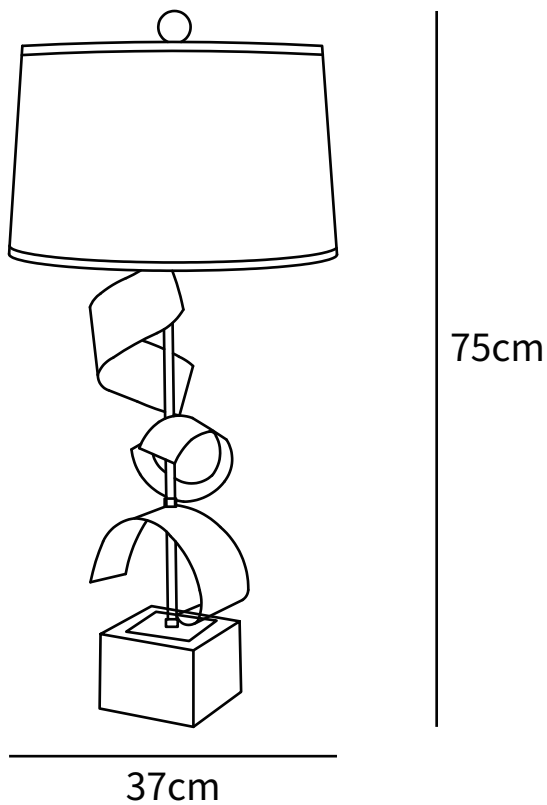

## SPECIFICATION DETAILS

\*For custom options, consult factory for details

<b>Fixture Dimensions</b>	D 14.7" x H 29.5"
<b>Light source</b>	E26 or E27
<b>Wattage</b>	Max 40W
<b>Voltage</b>	AC 110-240V
<b>Color Temperature</b>	Based on the purchase of light bulbs
<b>CRI(Ra)</b>	80CRI
<b>Mounting</b>	Table
<b>Driver Required</b>	NO
<b>Optional Color Temps</b>	Buy bulbs as needed
<b>LED Rated Life</b>	Based on bulb life (we do not supply bulbs)
<b>Dimming</b>	Dimming is not supported
<b>Finishes</b>	Gold, Black Marble
<b>Shade Details</b>	Brown
<b>Material</b>	Metal, Fabric, Marble
<b>Wire Length</b>	59"
<b>Wire Type</b>	Wire with switch plug