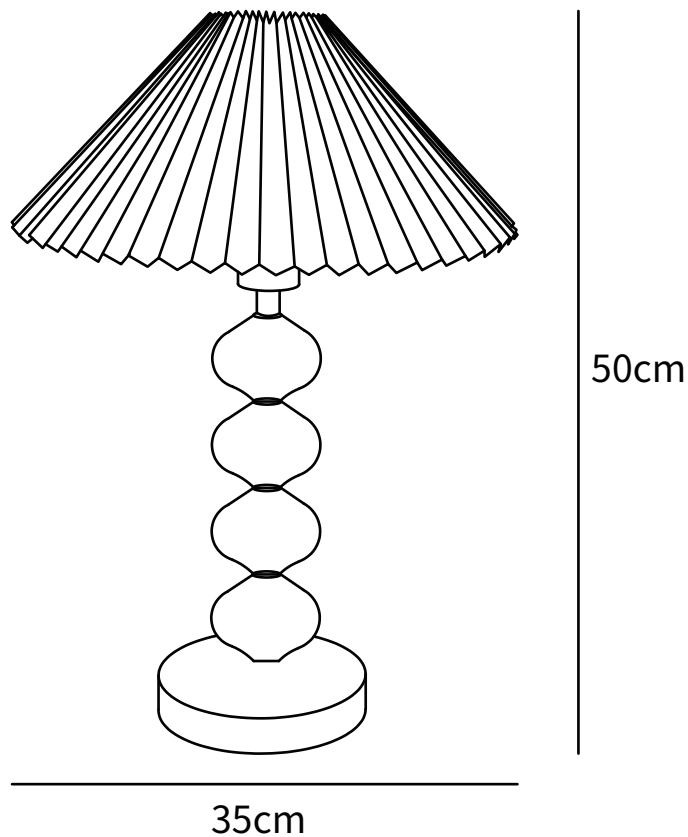

SPECIFICATION SHEET

SPECIFICATION DETAILS

*For custom options, consult factory for details

Fixture Dimensions	D 13.7" x H 19.6"
Light source	E26 or E27
Wattage	Max 40W
Voltage	AC 110-240V
Color Temperature	Based on the purchase of light bulbs
CRI(Ra)	80CRI
Mounting	Table
Driver Required	NO
Optional Color Temps	Buy bulbs as needed
LED Rated Life	Based on bulb life (we do not supply bulbs)
Dimming	Dimming is not supported
Finishes	Chrome
Shade Details	White, Black, Gray, Cyan
Material	Metal, Fabric
Wire Length	59"
Wire Type	Wire with switch plug