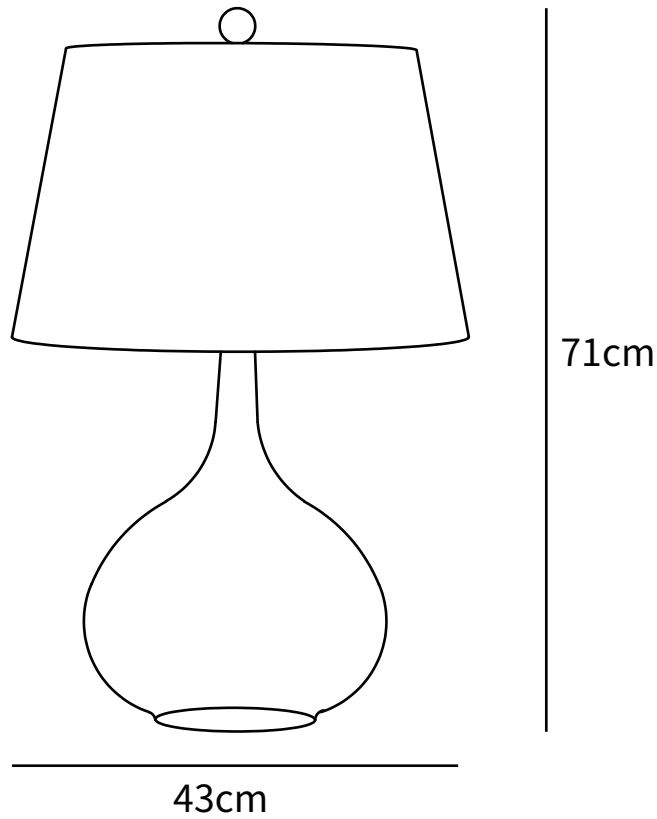

SPECIFICATION SHEET

SPECIFICATION DETAILS

*For custom options, consult factory for details

Fixture Dimensions	D 12.9" x H 22.8"
Light source	E26 or E27
Wattage	Max 40W
Voltage	AC 110-240V
Color Temperature	Based on the purchase of light bulbs
CRI(Ra)	80CRI
Mounting	Table
Driver Required	NO
Optional Color Temps	Buy bulbs as needed
LED Rated Life	Based on bulb life (we do not supply bulbs)
Dimming	Dimming is not supported
Finishes	Blue
Shade Details	White
Material	Ceramic, Fabric
Wire Length	59"
Wire Type	Wire with switch plug

SPECIFICATION SHEET

SPECIFICATION DETAILS

*For custom options, consult factory for details

Fixture Dimensions	D 16.9" x H 27.9"
Light source	E26 or E27
Wattage	Max 40W
Voltage	AC 110-240V
Color Temperature	Based on the purchase of light bulbs
CRI(Ra)	80CRI
Mounting	Table
Driver Required	NO
Optional Color Temps	Buy bulbs as needed
LED Rated Life	Based on bulb life (we do not supply bulbs)
Dimming	Dimming is not supported
Finishes	Blue
Shade Details	White
Material	Ceramic, Fabric
Wire Length	59"
Wire Type	Wire with switch plug