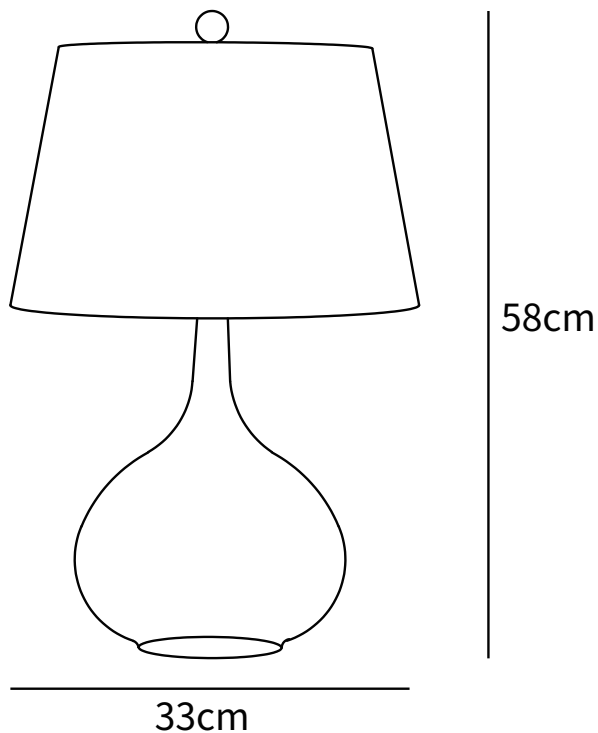

SPECIFICATION SHEET

SPECIFICATION DETAILS

*For custom options, consult factory for details

Fixture Dimensions	D 12.9" x H 22.8"
Light source	E26 or E27
Wattage	Max 40W
Voltage	AC 110-240V
Color Temperature	Based on the purchase of light bulbs
CRI(Ra)	80CRI
Mounting	Table
Driver Required	NO
Optional Color Temps	Buy bulbs as needed
LED Rated Life	Based on bulb life (we do not supply bulbs)
Dimming	Dimming is not supported
Finishes	Blue
Shade Details	White
Material	Ceramic, Fabric
Wire Length	59"
Wire Type	Wire with switch plug

SPECIFICATION SHEET

SPECIFICATION DETAILS

*For custom options, consult factory for details

Fixture Dimensions	D 16.9" x H 27.9"
Light source	E26 or E27
Wattage	Max 40W
Voltage	AC 110-240V
Color Temperature	Based on the purchase of light bulbs
CRI(Ra)	80CRI
Mounting	Table
Driver Required	NO
Optional Color Temps	Buy bulbs as needed
LED Rated Life	Based on bulb life (we do not supply bulbs)
Dimming	Dimming is not supported
Finishes	Blue
Shade Details	White
Material	Ceramic, Fabric
Wire Length	59"
Wire Type	Wire with switch plug