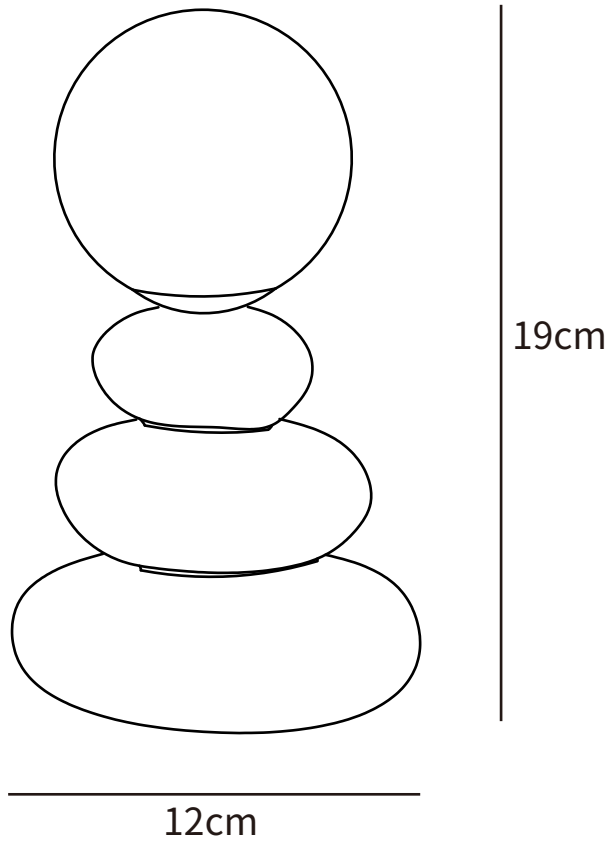

## SPECIFICATION DETAILS

\*For custom options, consult factory for details

<b>Fixture Dimensions</b>	D 4.7" x H 7.4"
<b>Light source</b>	Integrated LED
<b>Wattage</b>	~6W
<b>Voltage</b>	AC 110-240V
<b>Dimming</b>	Not supported
<b>CRI(Ra)</b>	90+CRI
<b>Control method</b>	In line ON / OFF switch.
<b>LED Rated Life</b>	30000 hours
<b>Color Temperature</b>	Warm Light (3000K), Neutral Light (4000K), Cool Light (6000K)
<b>Finishes</b>	Grey, Blue, Red
<b>Shade Details</b>	White
<b>Material</b>	Glass, Ceramics
<b>Cord</b>	We provide with USB charging cable.