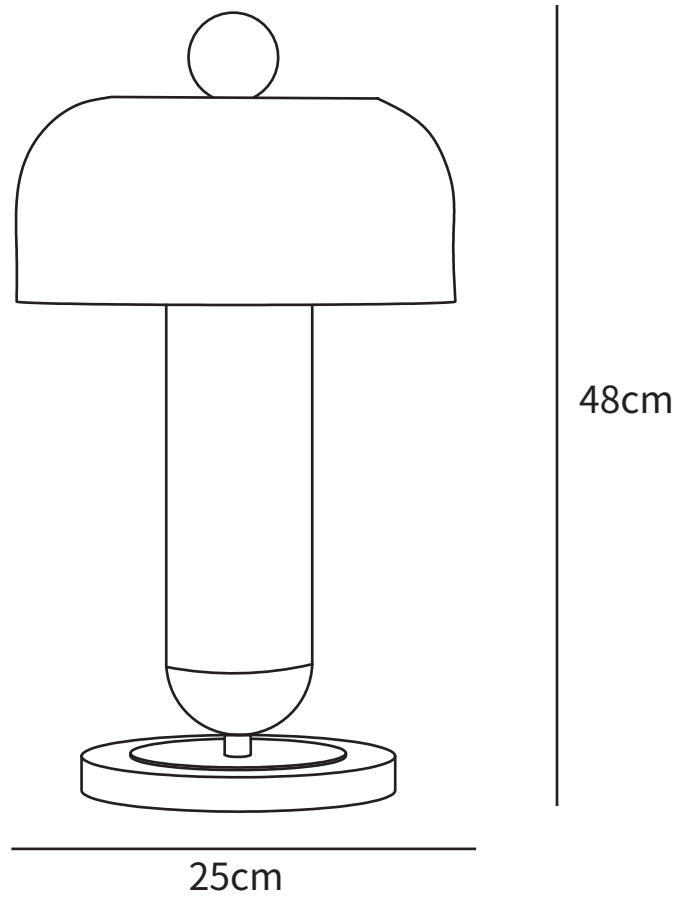

SPECIFICATION SHEET

SPECIFICATION DETAILS

*For custom options, consult factory for details

Fixture Dimensions	D 9.8" x H 18.8"
Light source	G9
Wattage	~5W
Voltage	AC 110-240V
Color Temperature	Based on the purchase of light bulbs
CRI(Ra)	80CRI
Mounting	Table
Driver Required	NO
Optional Color Temps	Buy bulbs as needed
LED Rated Life	Based on bulb life (we do not supply bulbs)
Dimming	Dimming is not supported
Finishes	White, Gold, Pink, Blue
Shade Details	Pink, Blue
Material	Metal
Wire Length	59"
Wire Type	Wire with switch plug