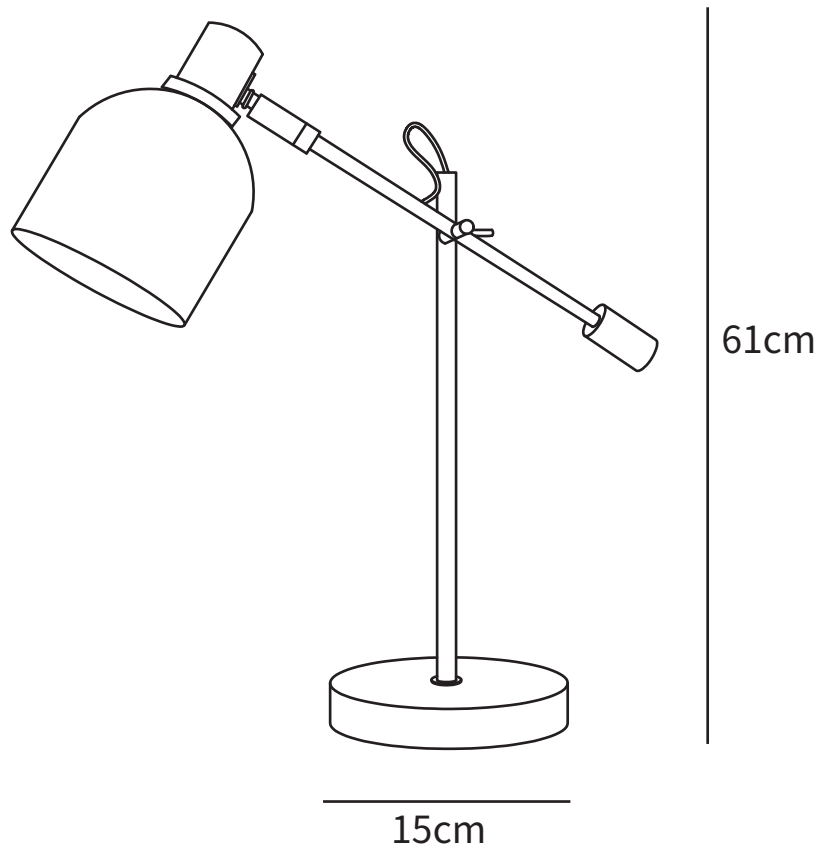

SPECIFICATION SHEET

SPECIFICATION DETAILS

*For custom options, consult factory for details

Fixture Dimensions	D 5.9" x H 24"
Light source	E26 or E27
Wattage	Max 40W
Voltage	AC 110-240V
Color Temperature	Based on the purchase of light bulbs
CRI(Ra)	80CRI
Mounting	Table
Driver Required	NO
Optional Color Temps	Buy bulbs as needed
LED Rated Life	Based on bulb life (we do not supply bulbs)
Dimming	Dimming is not supported
Finishes	Gold, Black
Shade Details	White, Smoke gray
Material	Metal, Glass, Marble
Wire Length	59"
Wire Type	Wire with switch plug