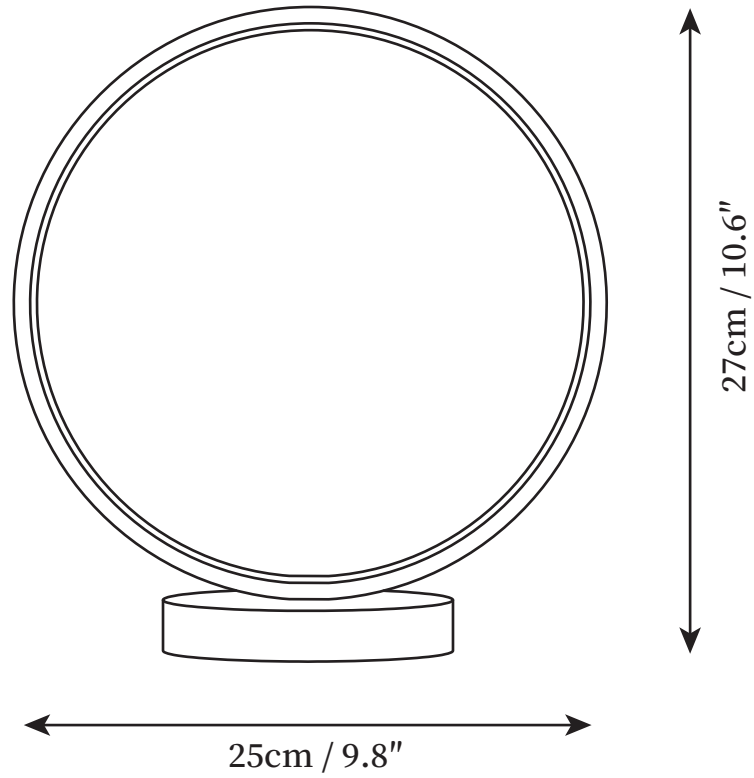

SPECIFICATION SHEET

SPECIFICATION DETAILS

*For custom options, consult factory for details

Fixture Dimensions	D 9.8" x H 10.6"
Light source	Integrated LED
Wattage	~12W
Voltage	AC 110-240V
Color Temperature	Based on the purchase of light bulbs
CRI(Ra)	80CRI
Mounting	Table
Driver Required	NO
Optional Color Temps	Buy bulbs as needed
LED Rated Life	Based on bulb life (we do not supply bulbs)
Dimming	Dimming is not supported
Finishes	Brass
Shade Details	Brass
Material	Brass, Silica gel
Wire Length	59"
Wire Type	Wire with switch plug