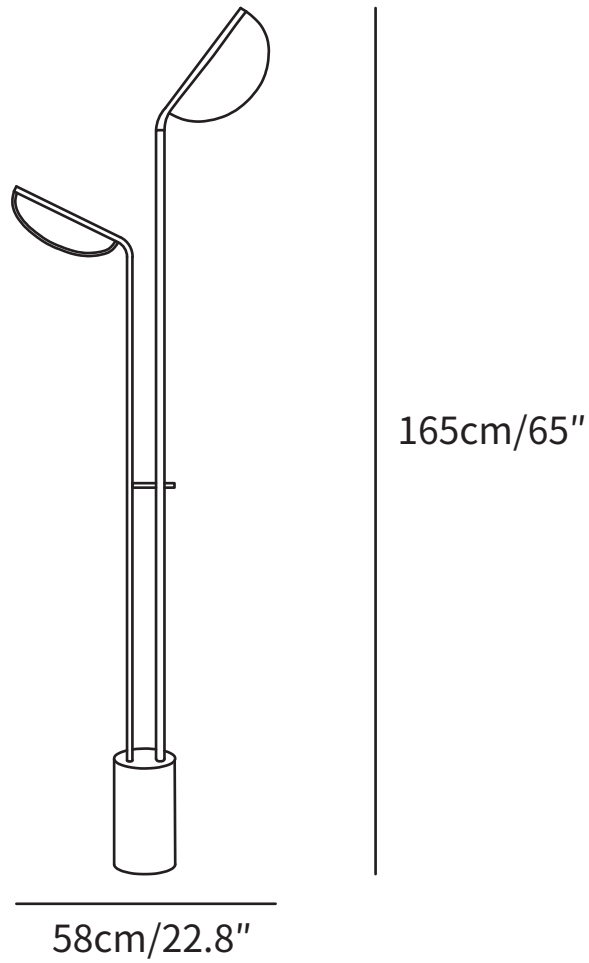

## SPECIFICATION DETAILS

\*For custom options, consult factory for details

<b>Fixture Dimensions</b>	D 25.5" x H 72.8"
<b>Light source</b>	Integrated LED
<b>Wattage</b>	~20W
<b>Voltage</b>	AC 110-240V
<b>Color Temperature</b>	Based on the purchase of light bulbs
<b>CRI(Ra)</b>	80CRI
<b>Mounting</b>	Floor
<b>Driver Required</b>	Yes
<b>Optional Color Temps</b>	Warm Light (3000K), Neutral Light (4500K), Cool Light (6000K)
<b>LED Rated Life</b>	Based on bulb life (we do not supply bulbs)
<b>Dimming</b>	Dimming is not supported
<b>Finishes</b>	Black
<b>Shade Details</b>	Black
<b>Material</b>	Acrylic
<b>Wire Length</b>	98.4 "
<b>Wire Type</b>	Wire with switch plug