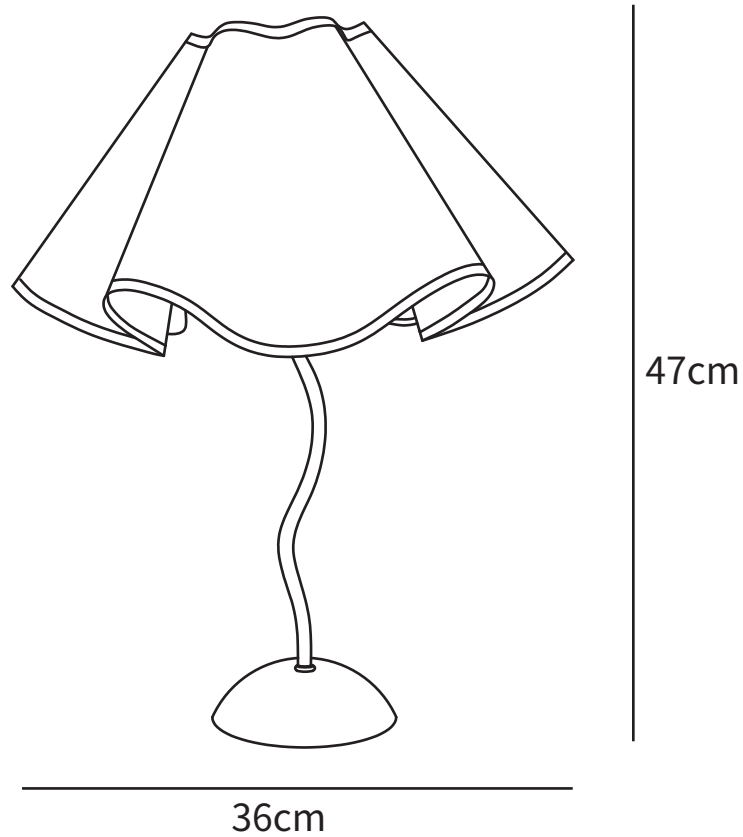

## SPECIFICATION DETAILS

\*For custom options, consult factory for details

<b>Fixture Dimensions</b>	D 14.1" x H 18.5"
<b>Light source</b>	E14
<b>Wattage</b>	15W
<b>Voltage</b>	AC 110-240V
<b>Color Temperature</b>	Based on the purchase of light bulbs
<b>CRI(Ra)</b>	80CRI
<b>Mounting</b>	Table
<b>Driver Required</b>	NO
<b>Optional Color Temps</b>	Buy bulbs as needed
<b>LED Rated Life</b>	Based on bulb life (we do not supply bulbs)
<b>Dimming</b>	Dimming is not supported
<b>Finishes</b>	Black
<b>Shade Details</b>	White Linen
<b>Material</b>	Metal, Fabric
<b>Wire Length</b>	59"
<b>Wire Type</b>	Wire with switch plug