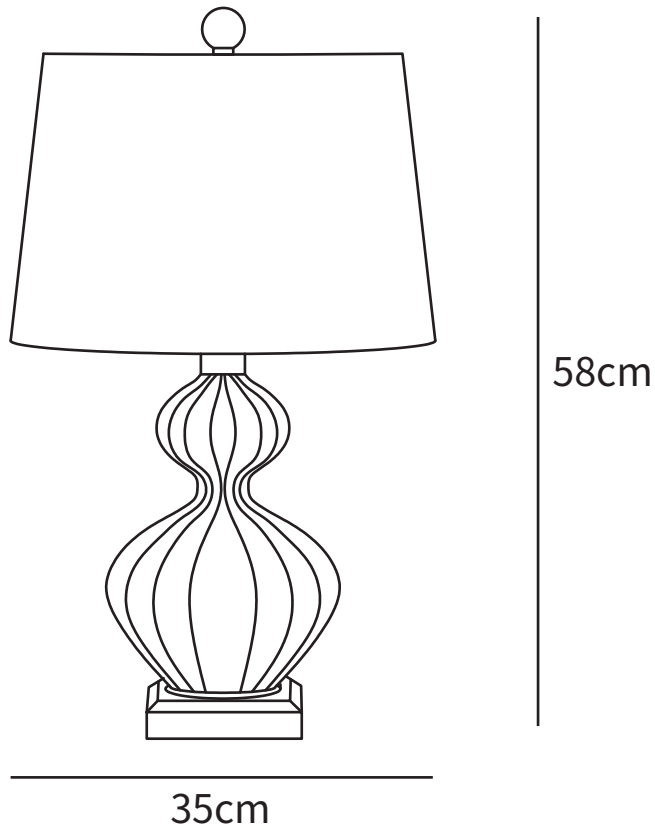

SPECIFICATION SHEET

SPECIFICATION DETAILS

*For custom options, consult factory for details

Fixture Dimensions	D 13.7" x H 22.8"
Light source	E26 or E27
Wattage	Max 40W
Voltage	AC 110-240V
Color Temperature	Based on the purchase of light bulbs
CRI(Ra)	80CRI
Mounting	Table
Driver Required	NO
Optional Color Temps	Buy bulbs as needed
LED Rated Life	Based on bulb life (we do not supply bulbs)
Dimming	Dimming is not supported
Finishes	Silver
Shade Details	Linen
Material	Glass, Fabric
Wire Length	59"
Wire Type	Wire with switch plug