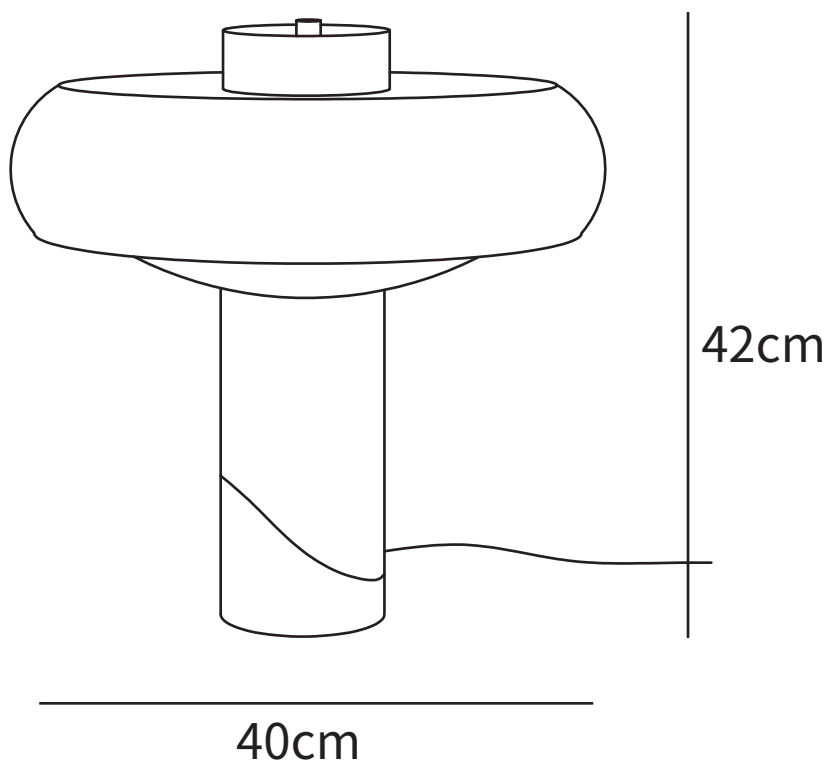

SPECIFICATION SHEET

SPECIFICATION DETAILS

*For custom options, consult factory for details

Fixture Dimensions	D 15.7" x H 16.5"
Light source	E14
Wattage	15W
Voltage	AC 110-240V
Color Temperature	Based on the purchase of light bulbs
CRI(Ra)	80CRI
Mounting	Table
Driver Required	NO
Optional Color Temps	Buy bulbs as needed
LED Rated Life	Based on bulb life (we do not supply bulbs)
Dimming	Dimming is not supported
Finishes	Gold
Glass Details	White
Material	Metal, Glass
Wire Length	59"
Wire Type	Wire with switch plug