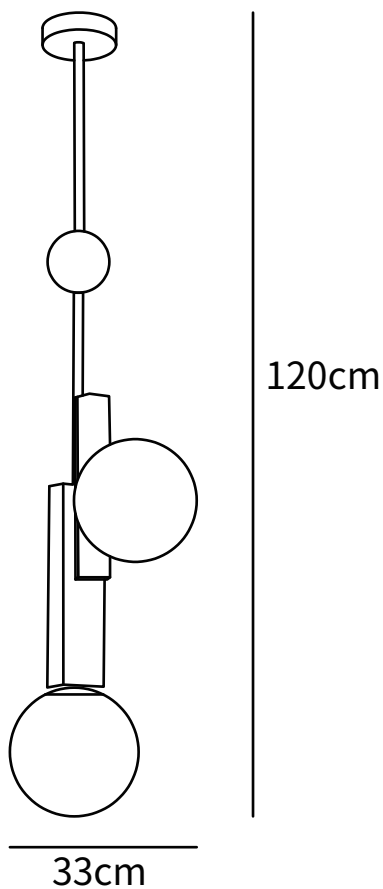

SPECIFICATION SHEET

Model A

SPECIFICATION DETAILS

*For custom options, consult factory for details

Fixture Dimensions	L 7" x H 47.2"
Light source	E26 or E27
Wattage	Max 40W
Voltage	AC 110-240V
Color Temperature	Based on the purchase of light bulbs
CRI(Ra)	80CRI
Mounting	Ceiling
Driver Required	NO
Optional Color Temps	Buy bulbs as needed
LED Rated Life	Based on bulb life (we do not supply bulbs)
Dimming	Dimming is not supported
Finishes	Black, Red, Gold
Glass Details	White
Material	Metal, Glass
Wire Length	59"
Wire Type	Black Coaxial Wire

SPECIFICATION SHEET

Model B

SPECIFICATION DETAILS

*For custom options, consult factory for details

Fixture Dimensions	L 12.9" x H 47.2"
Light source	E26 or E27
Wattage	Max 40W
Voltage	AC 110-240V
Color Temperature	Based on the purchase of light bulbs
CRI(Ra)	80CRI
Mounting	Ceiling
Driver Required	NO
Optional Color Temps	Buy bulbs as needed
LED Rated Life	Based on bulb life (we do not supply bulbs)
Dimming	Dimming is not supported
Finishes	Black, Red, Gold
Glass Details	White
Material	Metal, Glass
Wire Length	59"
Wire Type	Black Coaxial Wire

SPECIFICATION SHEET

Model C

SPECIFICATION DETAILS

*For custom options, consult factory for details

Fixture Dimensions	L 17.3" x H 47.2"
Light source	E26 or E27
Wattage	Max 40W
Voltage	AC 110-240V
Color Temperature	Based on the purchase of light bulbs
CRI(Ra)	80CRI
Mounting	Ceiling
Driver Required	NO
Optional Color Temps	Buy bulbs as needed
LED Rated Life	Based on bulb life (we do not supply bulbs)
Dimming	Dimming is not supported
Finishes	Black, Red, Gold
Glass Details	White
Material	Metal, Glass
Wire Length	59"
Wire Type	Black Coaxial Wire