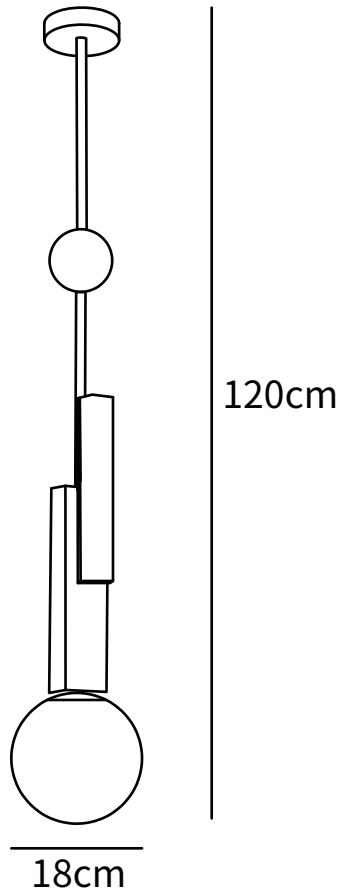

SPECIFICATION SHEET

Model A

SPECIFICATION DETAILS

*For custom options, consult factory for details

Fixture Dimensions	L 7" x H 47.2"
Light source	E26 or E27
Wattage	Max 40W
Voltage	AC 110-240V
Color Temperature	Based on the purchase of light bulbs
CRI(Ra)	80CRI
Mounting	Ceiling
Driver Required	NO
Optional Color Temps	Buy bulbs as needed
LED Rated Life	Based on bulb life (we do not supply bulbs)
Dimming	Dimming is not supported
Finishes	Black, Red, Gold
Glass Details	White
Material	Metal, Glass
Wire Length	59"
Wire Type	Black Coaxial Wire

SPECIFICATION SHEET

Model B

SPECIFICATION DETAILS

*For custom options, consult factory for details

Fixture Dimensions	L 12.9" x H 47.2"
Light source	E26 or E27
Wattage	Max 40W
Voltage	AC 110-240V
Color Temperature	Based on the purchase of light bulbs
CRI(Ra)	80CRI
Mounting	Ceiling
Driver Required	NO
Optional Color Temps	Buy bulbs as needed
LED Rated Life	Based on bulb life (we do not supply bulbs)
Dimming	Dimming is not supported
Finishes	Black, Red, Gold
Glass Details	White
Material	Metal, Glass
Wire Length	59"
Wire Type	Black Coaxial Wire

SPECIFICATION SHEET

Model C

SPECIFICATION DETAILS

*For custom options, consult factory for details

Fixture Dimensions	L 17.3" x H 47.2"
Light source	E26 or E27
Wattage	Max 40W
Voltage	AC 110-240V
Color Temperature	Based on the purchase of light bulbs
CRI(Ra)	80CRI
Mounting	Ceiling
Driver Required	NO
Optional Color Temps	Buy bulbs as needed
LED Rated Life	Based on bulb life (we do not supply bulbs)
Dimming	Dimming is not supported
Finishes	Black, Red, Gold
Glass Details	White
Material	Metal, Glass
Wire Length	59"
Wire Type	Black Coaxial Wire