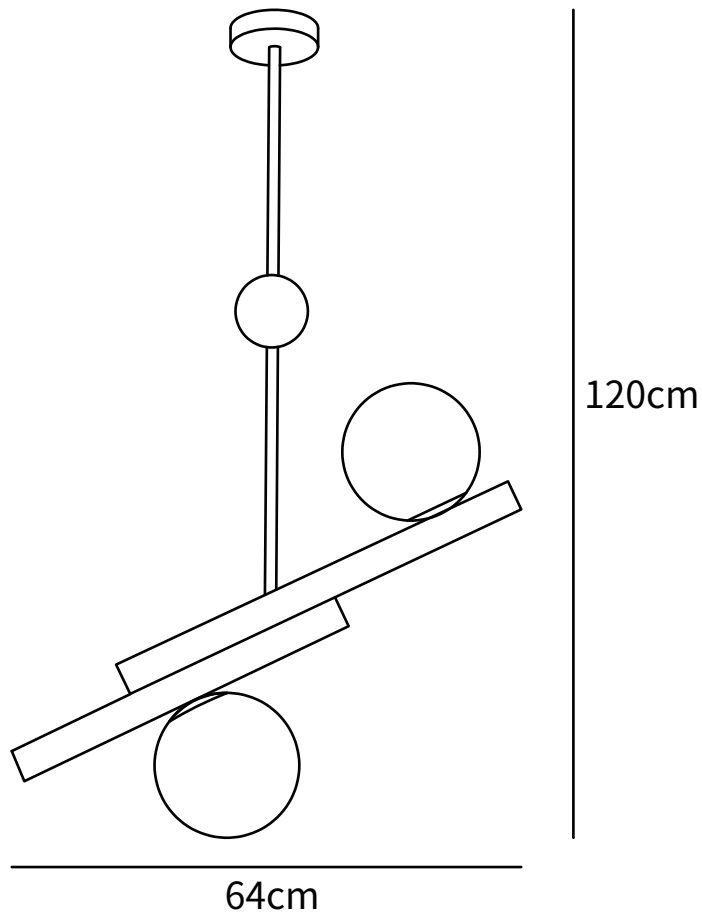

SPECIFICATION SHEET

Model B

SPECIFICATION DETAILS

*For custom options, consult factory for details

Fixture Dimensions	L 12.9" x H 47.2"
Light source	E26 or E27
Wattage	Max 40W
Voltage	AC 110-240V
Color Temperature	Based on the purchase of light bulbs
CRI(Ra)	80CRI
Mounting	Ceiling
Driver Required	NO
Optional Color Temps	Buy bulbs as needed
LED Rated Life	Based on bulb life (we do not supply bulbs)
Dimming	Dimming is not supported
Finishes	Black, Red, Gold
Glass Details	White
Material	Metal, Glass
Wire Length	59"
Wire Type	Black Coaxial Wire

SPECIFICATION SHEET

Model C

SPECIFICATION DETAILS

*For custom options, consult factory for details

Fixture Dimensions	L 17.3" x H 47.2"
Light source	E26 or E27
Wattage	Max 40W
Voltage	AC 110-240V
Color Temperature	Based on the purchase of light bulbs
CRI(Ra)	80CRI
Mounting	Ceiling
Driver Required	NO
Optional Color Temps	Buy bulbs as needed
LED Rated Life	Based on bulb life (we do not supply bulbs)
Dimming	Dimming is not supported
Finishes	Black, Red, Gold
Glass Details	White
Material	Metal, Glass
Wire Length	59"
Wire Type	Black Coaxial Wire

SPECIFICATION SHEET

Model D

SPECIFICATION DETAILS

*For custom options, consult factory for details

Fixture Dimensions	L 25.1" x H 47.2"
Light source	E26 or E27
Wattage	Max 40W
Voltage	AC 110-240V
Color Temperature	Based on the purchase of light bulbs
CRI(Ra)	80CRI
Mounting	Ceiling
Driver Required	NO
Optional Color Temps	Buy bulbs as needed
LED Rated Life	Based on bulb life (we do not supply bulbs)
Dimming	Dimming is not supported
Finishes	Black, Red, Gold
Glass Details	White
Material	Metal, Glass
Wire Length	59"
Wire Type	Black Coaxial Wire