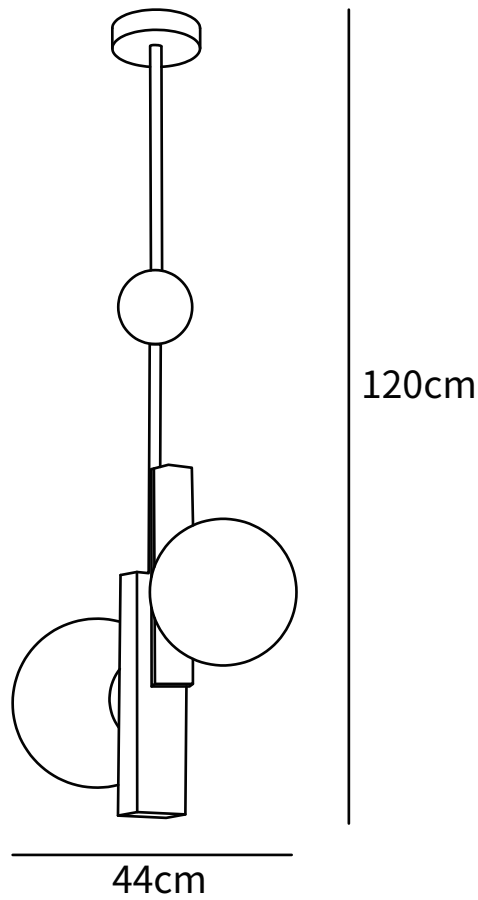

SPECIFICATION SHEET

Model A

SPECIFICATION DETAILS

*For custom options, consult factory for details

Fixture Dimensions	L 7" x H 47.2"
Light source	E26 or E27
Wattage	Max 40W
Voltage	AC 110-240V
Color Temperature	Based on the purchase of light bulbs
CRI(Ra)	80CRI
Mounting	Ceiling
Driver Required	NO
Optional Color Temps	Buy bulbs as needed
LED Rated Life	Based on bulb life (we do not supply bulbs)
Dimming	Dimming is not supported
Finishes	Black, Red, Gold
Glass Details	White
Material	Metal, Glass
Wire Length	59"
Wire Type	Black Coaxial Wire

SPECIFICATION SHEET

Model B

SPECIFICATION DETAILS

*For custom options, consult factory for details

Fixture Dimensions	L 12.9" x H 47.2"
Light source	E26 or E27
Wattage	Max 40W
Voltage	AC 110-240V
Color Temperature	Based on the purchase of light bulbs
CRI(Ra)	80CRI
Mounting	Ceiling
Driver Required	NO
Optional Color Temps	Buy bulbs as needed
LED Rated Life	Based on bulb life (we do not supply bulbs)
Dimming	Dimming is not supported
Finishes	Black, Red, Gold
Glass Details	White
Material	Metal, Glass
Wire Length	59"
Wire Type	Black Coaxial Wire

SPECIFICATION SHEET

Model C

SPECIFICATION DETAILS

*For custom options, consult factory for details

Fixture Dimensions	L 17.3" x H 47.2"
Light source	E26 or E27
Wattage	Max 40W
Voltage	AC 110-240V
Color Temperature	Based on the purchase of light bulbs
CRI(Ra)	80CRI
Mounting	Ceiling
Driver Required	NO
Optional Color Temps	Buy bulbs as needed
LED Rated Life	Based on bulb life (we do not supply bulbs)
Dimming	Dimming is not supported
Finishes	Black, Red, Gold
Glass Details	White
Material	Metal, Glass
Wire Length	59"
Wire Type	Black Coaxial Wire