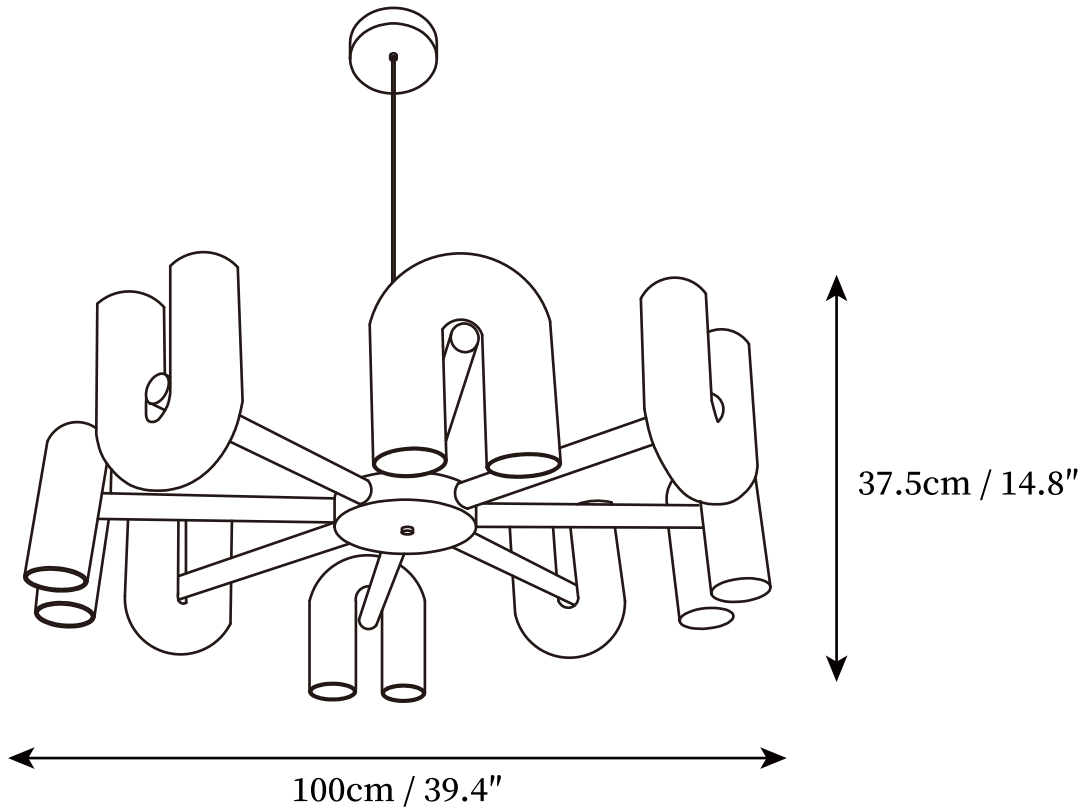

SPECIFICATION SHEET

SPECIFICATION DETAILS

*For custom options, consult factory for details

Fixture Dimensions	D 23.6" x H 14.8" (4 heads)
Light source	Integrated LED
Wattage	~ 56W
Voltage	AC 110-240V
Dimming	Not supported
CRI(Ra)	90+ CRI
Mounting	Hardwired.
LED Rated Life	30000 hours
Color Temperature	Warm Light (3000K), Neutral Light (4000K), Cool Light (6000K)
Control method	Compatible with common wall switches (
Finishes	Black, Gray, Terracotta, Blue.
Shadow Details	Black, Gray, Terracotta, Blue.
Material	Coated ABS, Aluminum.
Wire Length	The standard length of the cord is 59" (150 cm), the length is adjustable.

SPECIFICATION SHEET

SPECIFICATION DETAILS

*For custom options, consult factory for details

Fixture Dimensions	D 31.5" x H 14.8" (6 heads)
Light source	Integrated LED
Wattage	~ 84W
Voltage	AC 110-240V
Dimming	Not supported
CRI(Ra)	90+ CRI
Mounting	Hardwired.
LED Rated Life	30000 hours
Color Temperature	Warm Light (3000K), Neutral Light (4000K), Cool Light (6000K)
Control method	Compatible with common wall switches(not included).
Finishes	Black, Gray, Terracotta, Blue.
Shadow Details	Black, Gray, Terracotta, Blue.
Material	Coated ABS, Aluminum.
Wire Length	The standard length of the cord is 59" (150 cm), the length is adjustable.

SPECIFICATION SHEET

SPECIFICATION DETAILS

*For custom options, consult factory for details

Fixture Dimensions	D 39.4" x H 14.8" (8 heads)
Light source	Integrated LED
Wattage	~ 100W
Voltage	AC 110-240V
Dimming	Not supported
CRI(Ra)	90+ CRI
Mounting	Hardwired.
LED Rated Life	30000 hours
Color Temperature	Warm Light (3000K), Neutral Light (4000K), Cool Light (6000K)
Control method	Compatible with common wall switches (not included).
Finishes	Black, Gray, Terracotta, Blue.
Shadow Details	Black, Gray, Terracotta, Blue.
Material	Coated ABS, Aluminum.
Wire Length	The standard length of the cord is 59" (150 cm), the length is adjustable.