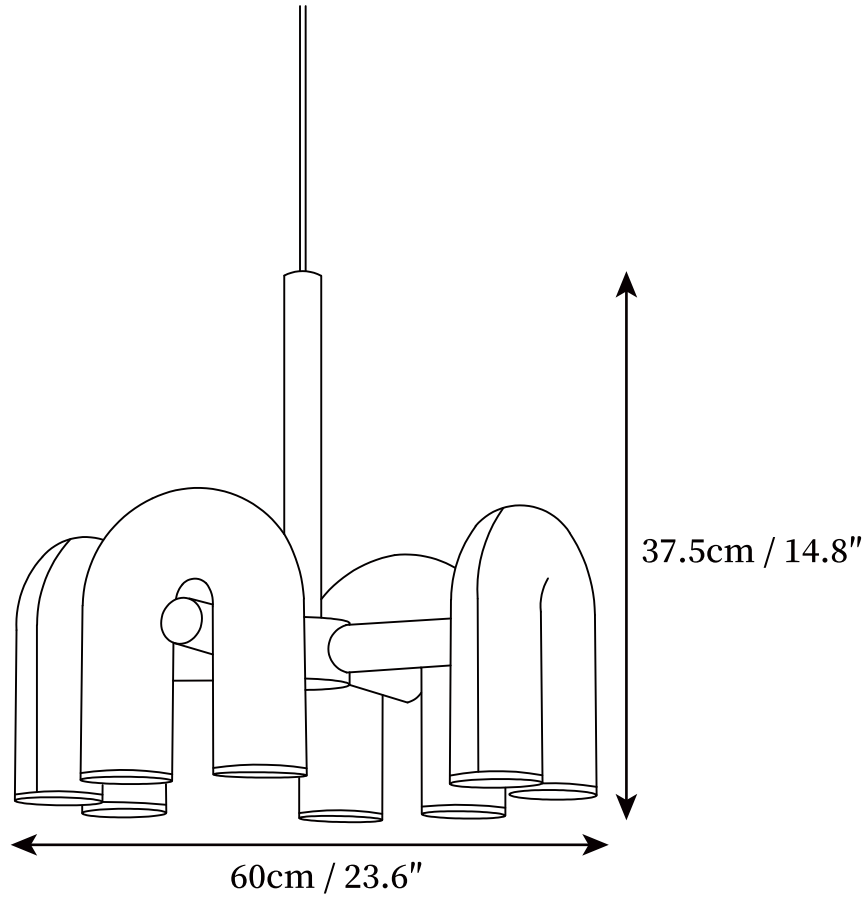

SPECIFICATION SHEET

SPECIFICATION DETAILS

*For custom options, consult factory for details

Fixture Dimensions	D 23.6" x H 14.8" (4 heads)
Light source	Integrated LED
Wattage	~ 56W
Voltage	AC 110-240V
Dimming	Not supported
CRI(Ra)	90+ CRI
Mounting	Hardwired.
LED Rated Life	30000 hours
Color Temperature	Warm Light (3000K), Neutral Light (4000K), Cool Light (6000K)
Control method	Compatible with common wall switches (
Finishes	Black, Gray, Terracotta, Blue.
Shadow Details	Black, Gray, Terracotta, Blue.
Material	Coated ABS, Aluminum.
Wire Length	The standard length of the cord is 59" (150 cm), the length is adjustable.

SPECIFICATION SHEET

SPECIFICATION DETAILS

*For custom options, consult factory for details

Fixture Dimensions	D 31.5" x H 14.8" (6 heads)
Light source	Integrated LED
Wattage	~ 84W
Voltage	AC 110-240V
Dimming	Not supported
CRI(Ra)	90+ CRI
Mounting	Hardwired.
LED Rated Life	30000 hours
Color Temperature	Warm Light (3000K), Neutral Light (4000K), Cool Light (6000K)
Control method	Compatible with common wall switches(not included).
Finishes	Black, Gray, Terracotta, Blue.
Shadow Details	Black, Gray, Terracotta, Blue.
Material	Coated ABS, Aluminum.
Wire Length	The standard length of the cord is 59" (150 cm), the length is adjustable.

SPECIFICATION SHEET

SPECIFICATION DETAILS

*For custom options, consult factory for details

Fixture Dimensions	D 39.4" x H 14.8" (8 heads)
Light source	Integrated LED
Wattage	~ 100W
Voltage	AC 110-240V
Dimming	Not supported
CRI(Ra)	90+ CRI
Mounting	Hardwired.
LED Rated Life	30000 hours
Color Temperature	Warm Light (3000K), Neutral Light (4000K), Cool Light (6000K)
Control method	Compatible with common wall switches (not included).
Finishes	Black, Gray, Terracotta, Blue.
Shadow Details	Black, Gray, Terracotta, Blue.
Material	Coated ABS, Aluminum.
Wire Length	The standard length of the cord is 59" (150 cm), the length is adjustable.