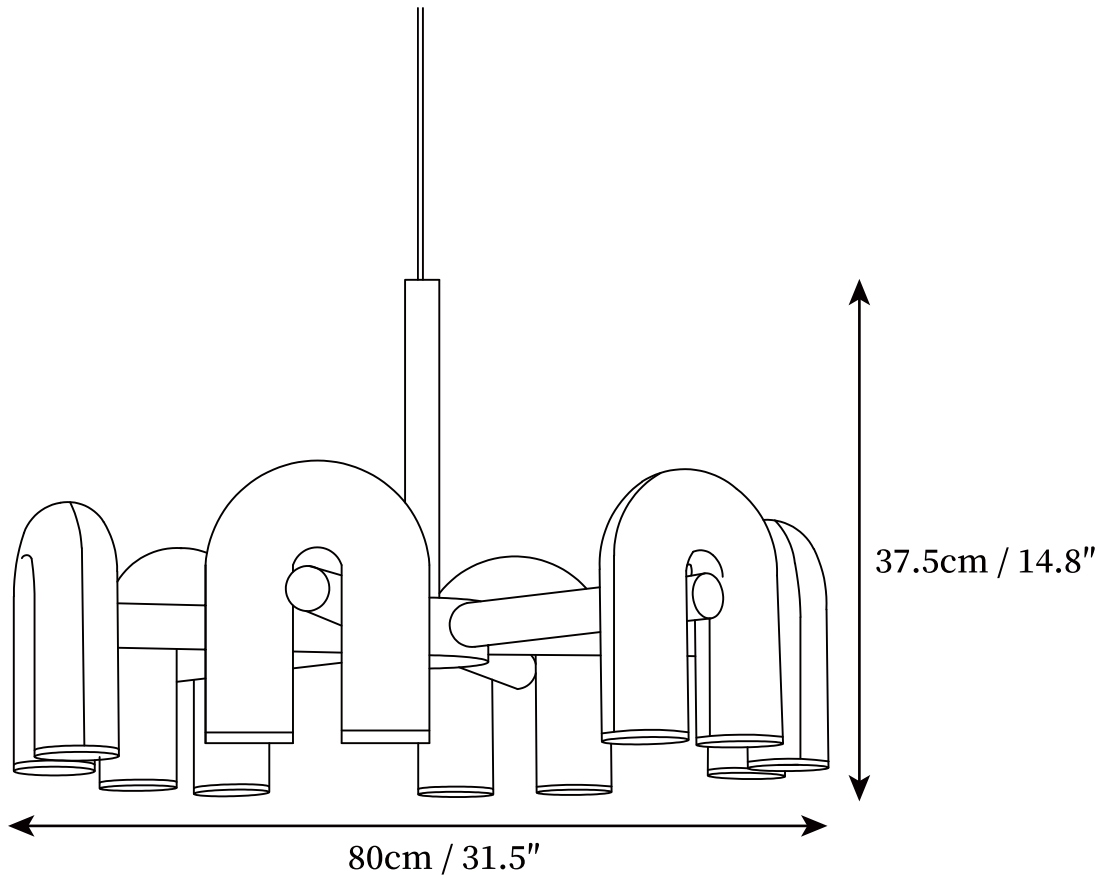

SPECIFICATION SHEET

SPECIFICATION DETAILS

*For custom options, consult factory for details

Fixture Dimensions	D 23.6" x H 14.8" (4 heads)
Light source	Integrated LED
Wattage	~ 56W
Voltage	AC 110-240V
Dimming	Not supported
CRI(Ra)	90+ CRI
Mounting	Hardwired.
LED Rated Life	30000 hours
Color Temperature	Warm Light (3000K), Neutral Light (4000K), Cool Light (6000K)
Control method	Compatible with common wall switches (
Finishes	Black, Gray, Terracotta, Blue.
Shadow Details	Black, Gray, Terracotta, Blue.
Material	Coated ABS, Aluminum.
Wire Length	The standard length of the cord is 59" (150 cm), the length is adjustable.

SPECIFICATION SHEET

SPECIFICATION DETAILS

*For custom options, consult factory for details

Fixture Dimensions	D 31.5" x H 14.8" (6 heads)
Light source	Integrated LED
Wattage	~ 84W
Voltage	AC 110-240V
Dimming	Not supported
CRI(Ra)	90+ CRI
Mounting	Hardwired.
LED Rated Life	30000 hours
Color Temperature	Warm Light (3000K), Neutral Light (4000K), Cool Light (6000K)
Control method	Compatible with common wall switches(not included).
Finishes	Black, Gray, Terracotta, Blue.
Shadow Details	Black, Gray, Terracotta, Blue.
Material	Coated ABS, Aluminum.
Wire Length	The standard length of the cord is 59" (150 cm), the length is adjustable.

SPECIFICATION SHEET

SPECIFICATION DETAILS

*For custom options, consult factory for details

Fixture Dimensions	D 39.4" x H 14.8" (8 heads)
Light source	Integrated LED
Wattage	~ 100W
Voltage	AC 110-240V
Dimming	Not supported
CRI(Ra)	90+ CRI
Mounting	Hardwired.
LED Rated Life	30000 hours
Color Temperature	Warm Light (3000K), Neutral Light (4000K), Cool Light (6000K)
Control method	Compatible with common wall switches (not included).
Finishes	Black, Gray, Terracotta, Blue.
Shadow Details	Black, Gray, Terracotta, Blue.
Material	Coated ABS, Aluminum.
Wire Length	The standard length of the cord is 59" (150 cm), the length is adjustable.