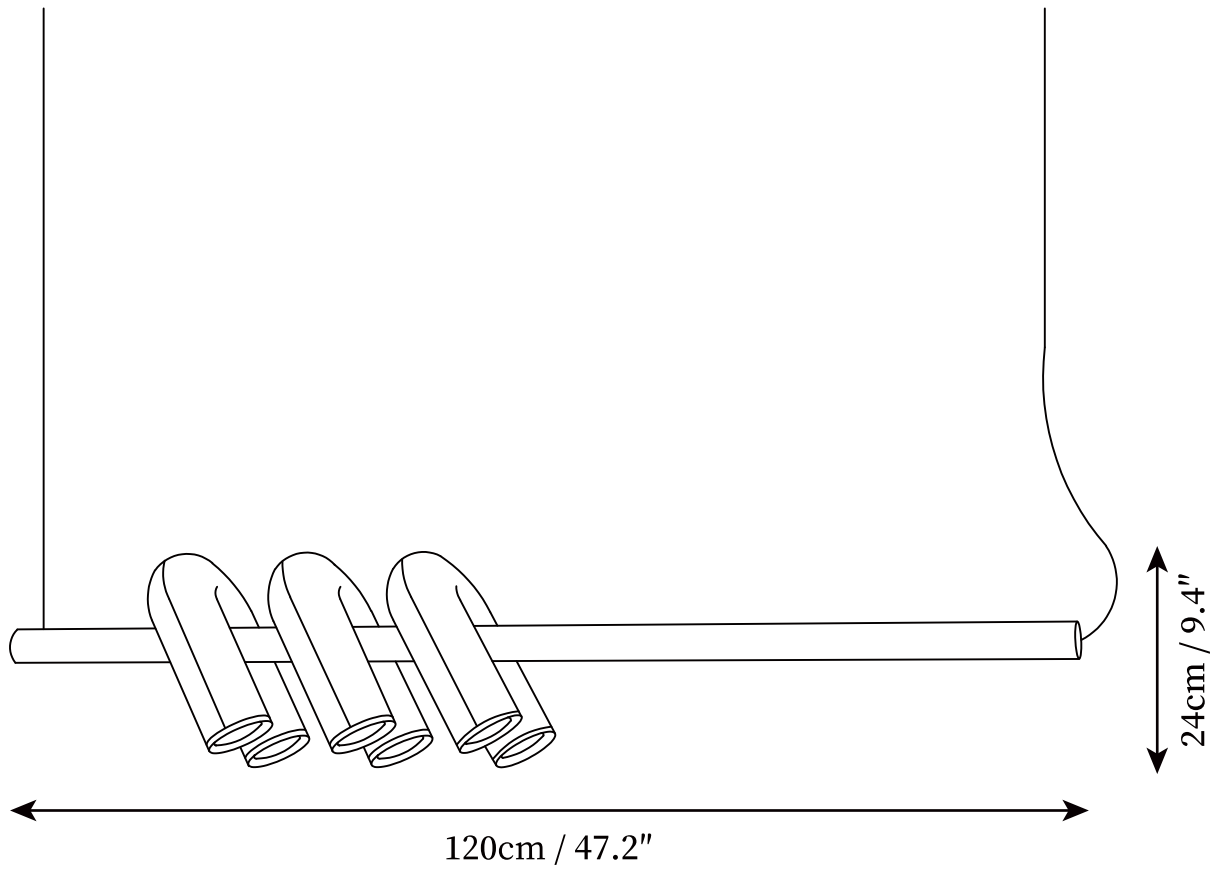

SPECIFICATION SHEET

SPECIFICATION DETAILS

*For custom options, consult factory for details

Fixture Dimensions	D 31.5" x H 14.8" (6 heads)
Light source	Integrated LED
Wattage	~ 84W
Voltage	AC 110-240V
Dimming	Not supported
CRI(Ra)	90+ CRI
Mounting	Hardwired.
LED Rated Life	30000 hours
Color Temperature	Warm Light (3000K), Neutral Light (4000K), Cool Light (6000K)
Control method	Compatible with common wall switches(not included).
Finishes	Black, Gray, Terracotta, Blue.
Shadow Details	Black, Gray, Terracotta, Blue.
Material	Coated ABS, Aluminum.
Wire Length	The standard length of the cord is 59" (150 cm), the length is adjustable.

SPECIFICATION SHEET

SPECIFICATION DETAILS

*For custom options, consult factory for details

Fixture Dimensions	D 39.4" x H 14.8" (8 heads)
Light source	Integrated LED
Wattage	~ 100W
Voltage	AC 110-240V
Dimming	Not supported
CRI(Ra)	90+ CRI
Mounting	Hardwired.
LED Rated Life	30000 hours
Color Temperature	Warm Light (3000K), Neutral Light (4000K), Cool Light (6000K)
Control method	Compatible with common wall switches (not included).
Finishes	Black, Gray, Terracotta, Blue.
Shadow Details	Black, Gray, Terracotta, Blue.
Material	Coated ABS, Aluminum.
Wire Length	The standard length of the cord is 59" (150 cm), the length is adjustable.

SPECIFICATION SHEET

SPECIFICATION DETAILS

*For custom options, consult factory for details

Fixture Dimensions	D 47.2" x H 9.4" (3 heads)
Light source	Integrated LED
Wattage	~ 100W
Voltage	AC 110-240V
Dimming	Not supported
CRI(Ra)	90+ CRI
Mounting	Hardwired.
LED Rated Life	30000 hours
Color Temperature	Warm Light (3000K), Neutral Light (4000K), Cool Light (6000K)
Control method	Compatible with common wall switches(
Finishes	Black, Gray, Terracotta, Blue.
Shadow Details	Black, Gray, Terracotta, Blue.
Material	Coated ABS, Aluminum.
Wire Length	The standard length of the cord is 59" (150 cm), the length is adjustable.