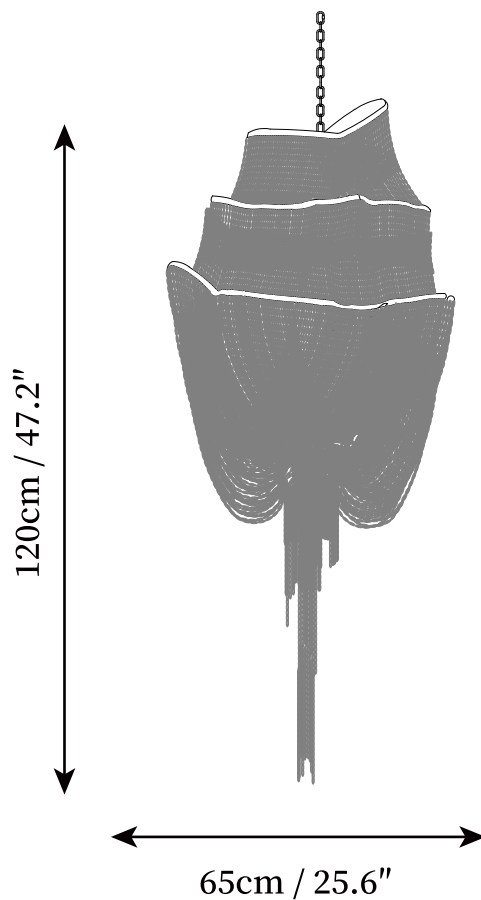

SPECIFICATION SHEET

SPECIFICATION DETAILS

*For custom options, consult factory for details

Fixture Dimensions	L 35.4" x W 13.8" x H 19.7", L 47.2" x W 17.7" x H 21.7"
Light source	E26 or E27. (bulb not included)
Wattage	MAX 40W incandescent bulb or LED equivalent.
Voltage	AC 110-240V
Mounting	Hardwired.
Dimming	Compatible with dimmable bulbs (bulb not included)
Control method	Compatible with common wall switches (not included)
Finishes	Gold, Silver
Shade Details	Gold, Silver
Material	Metal, Stainless steel, Aluminum chain
Rod Length	Suspension rod length 50cm / 19.7", and can be spliced as needed.

SPECIFICATION SHEET

SPECIFICATION DETAILS

*For custom options, consult factory for details

Fixture Dimensions	L 35.4" x H 66.9"
Light source	E26 or E27. (bulb not included)
Wattage	MAX 40W incandescent bulb or LED equivalent.
Voltage	AC 110-240V
Mounting	Hardwired.
Dimming	Compatible with dimmable bulbs (bulb not included)
Control method	Compatible with common wall switches (not included)
Finishes	Gold, Silver
Shade Details	Gold, Silver
Material	Metal, Stainless steel, Aluminum chain
Rod Length	Suspension rod length 50cm / 19.7", and can be spliced as needed.