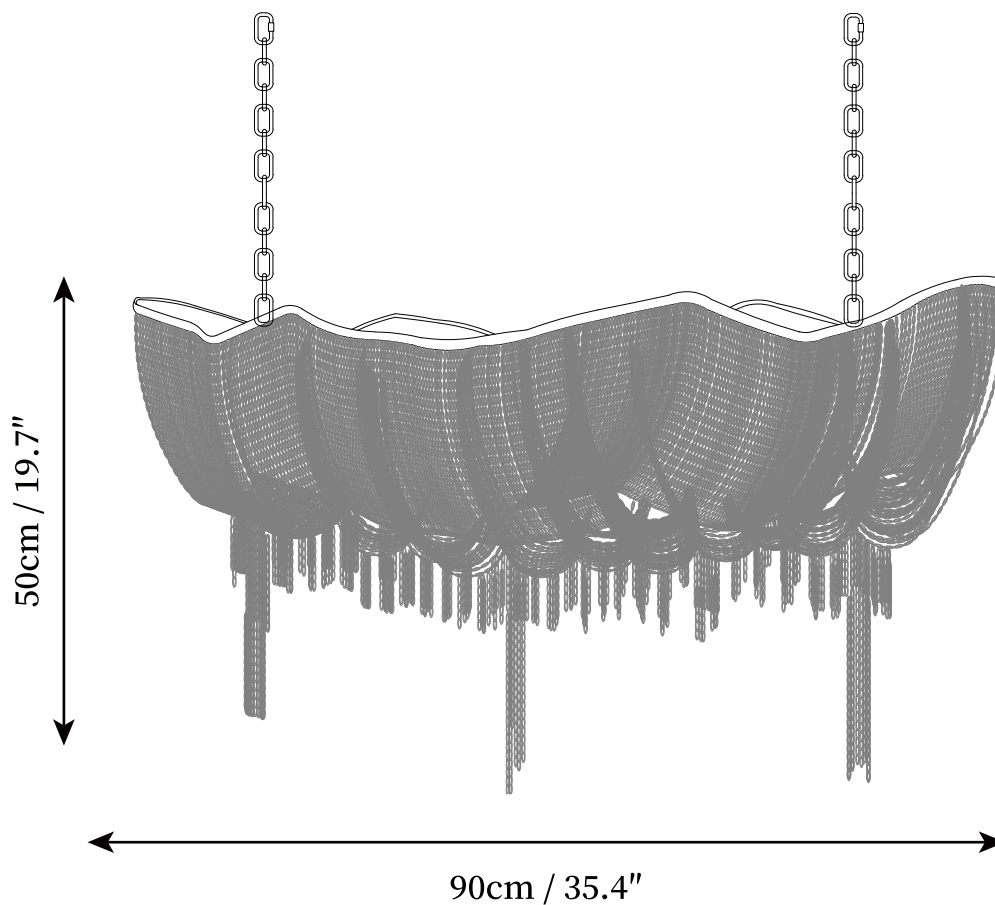

SPECIFICATION SHEET

SPECIFICATION DETAILS

*For custom options, consult factory for details

Fixture Dimensions	L 35.4" x W 13.8" x H 19.7", L 47.2" x W 17.7" x H 21.7"
Light source	E26 or E27. (bulb not included)
Wattage	MAX 40W incandescent bulb or LED equivalent.
Voltage	AC 110-240V
Mounting	Hardwired.
Dimming	Compatible with dimmable bulbs (bulb not included)
Control method	Compatible with common wall switches (not included)
Finishes	Gold, Silver
Shade Details	Gold, Silver
Material	Metal, Stainless steel, Aluminum chain
Rod Length	Suspension rod length 50cm / 19.7", and can be spliced as needed.

SPECIFICATION SHEET

SPECIFICATION DETAILS

*For custom options, consult factory for details

Fixture Dimensions	L 35.4" x H 66.9"
Light source	E26 or E27. (bulb not included)
Wattage	MAX 40W incandescent bulb or LED equivalent.
Voltage	AC 110-240V
Mounting	Hardwired.
Dimming	Compatible with dimmable bulbs (bulb not included)
Control method	Compatible with common wall switches (not included)
Finishes	Gold, Silver
Shade Details	Gold, Silver
Material	Metal, Stainless steel, Aluminum chain
Rod Length	Suspension rod length 50cm / 19.7", and can be spliced as needed.