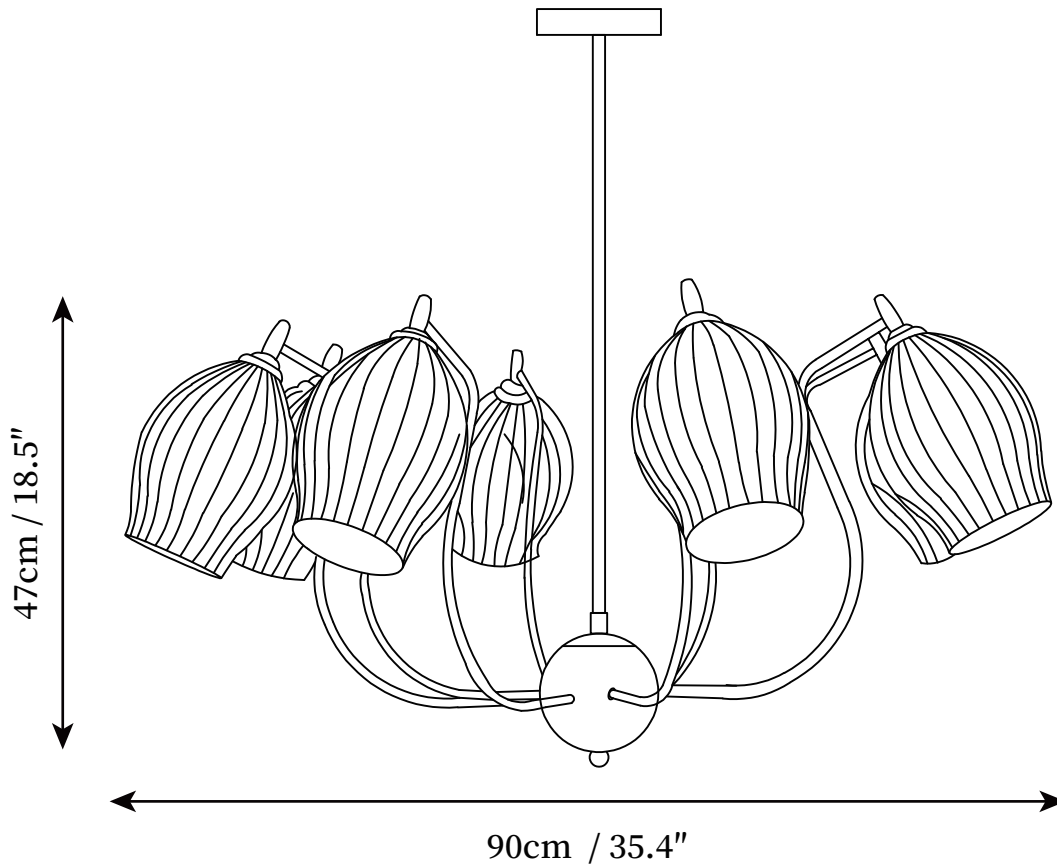

SPECIFICATION SHEET

SPECIFICATION DETAILS

*For custom options, consult factory for details

Fixture Dimensions	D 35.4" x H 18.5"
Light source	E27
Wattage	Max 40W
Voltage	AC 110-240V
Color Temperature	Based on the purchase of light bulbs
CRI(Ra)	80CRI
Mounting	Ceiling
Driver Required	NO
Optional Color Temps	Buy bulbs as needed
LED Rated Life	Based on bulb life (we do not supply bulbs)
Dimming	Dimming is not supported
Finishes	Nickel, Copper
Glass Details	White
Material	Ceramic, Iron, Metal
Rod Length	Rod lengths range between 50cm - 100cm
Rod Type	Sand nickel, Copper / Rod