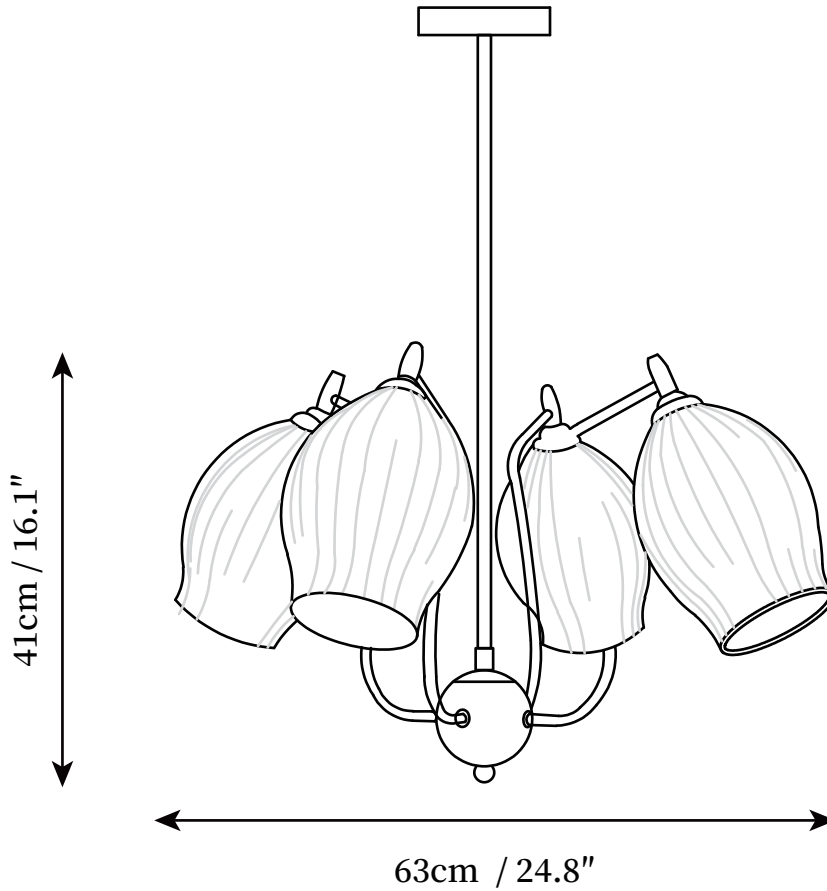

## SPECIFICATION DETAILS

\*For custom options, consult factory for details

<b>Fixture Dimmensions</b>	D 24.8" x H 16.1"
<b>Light source</b>	E27
<b>Wattage</b>	Max 40W
<b>Voltage</b>	AC 110-240V
<b>Color Temperature</b>	Based on the purchase of light bulbs
<b>CRI(Ra)</b>	80CRI
<b>Mounting</b>	Ceiling
<b>Driver Required</b>	NO
<b>Optional Color Temps</b>	Buy bulbs as needed
<b>LED Rated Life</b>	Based on bulb life (we do not supply bulbs)
<b>Dimming</b>	Dimming is not supported
<b>Finishes</b>	Nickel, Copper
<b>Glass Details</b>	White
<b>Material</b>	Ceramic, Iron, Metal
<b>Rod Chain Length</b>	Rod lengths range between 50cm - 100cm
<b>Rod Chain Type</b>	Sand nickel, Copper / Rod

## SPECIFICATION DETAILS

\*For custom options, consult factory for details

<b>Fixture Dimensions</b>	D 31.5" x H 17.3"
<b>Light source</b>	E27
<b>Wattage</b>	Max 40W
<b>Voltage</b>	AC 110-240V
<b>Color Temperature</b>	Based on the purchase of light bulbs
<b>CRI(Ra)</b>	80CRI
<b>Mounting</b>	Ceiling
<b>Driver Required</b>	NO
<b>Optional Color Temps</b>	Buy bulbs as needed
<b>LED Rated Life</b>	Based on bulb life (we do not supply bulbs)
<b>Dimming</b>	Dimming is not supported
<b>Finishes</b>	Nickel, Copper
<b>Glass Details</b>	White
<b>Material</b>	Ceramic, Iron, Metal
<b>Rod Length</b>	Rod lengths range between 50cm - 100cm
<b>Rod Type</b>	Sand nickel, Copper / Rod