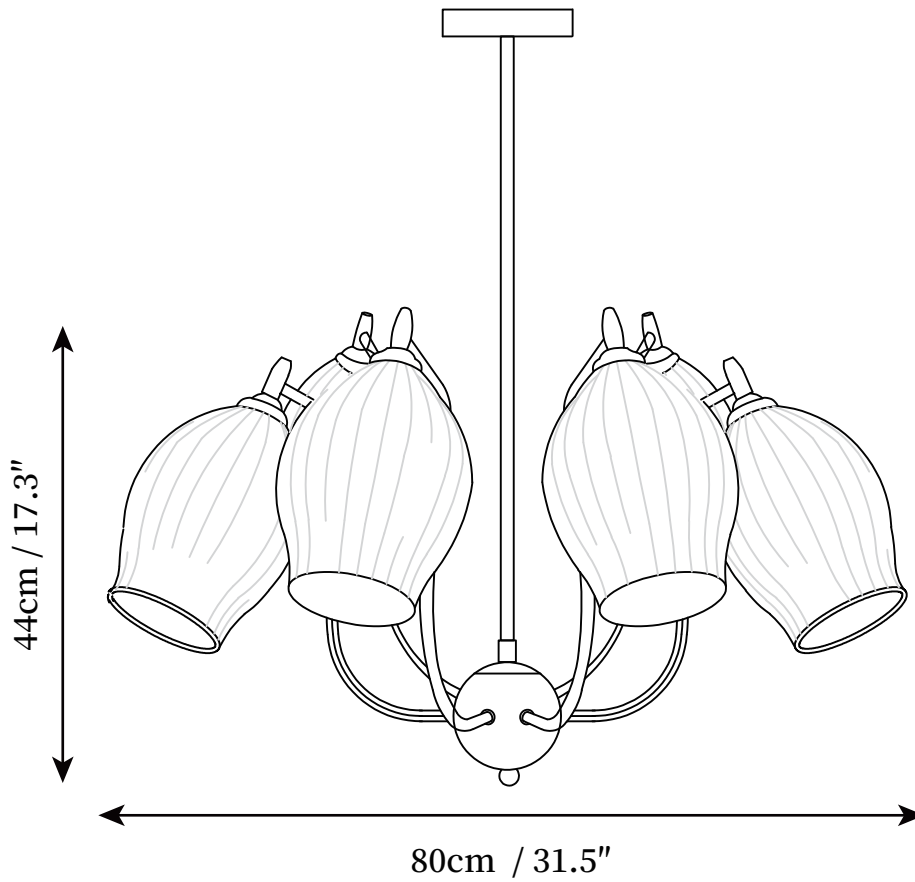

## SPECIFICATION DETAILS

\*For custom options, consult factory for details

<b>Fixture Dimmensions</b>	D 24.8" x H 16.1"
<b>Light source</b>	E27
<b>Wattage</b>	Max 40W
<b>Voltage</b>	AC 110-240V
<b>Color Temperature</b>	Based on the purchase of light bulbs
<b>CRI(Ra)</b>	80CRI
<b>Mounting</b>	Ceiling
<b>Driver Required</b>	NO
<b>Optional Color Temps</b>	Buy bulbs as needed
<b>LED Rated Life</b>	Based on bulb life (we do not supply bulbs)
<b>Dimming</b>	Dimming is not supported
<b>Finishes</b>	Nickel, Copper
<b>Glass Details</b>	White
<b>Material</b>	Ceramic, Iron, Metal
<b>Rod Chain Length</b>	Rod lengths range between 50cm - 100cm
<b>Rod Chain Type</b>	Sand nickel, Copper / Rod

## SPECIFICATION DETAILS

\*For custom options, consult factory for details

<b>Fixture Dimensions</b>	D 31.5" x H 17.3"
<b>Light source</b>	E27
<b>Wattage</b>	Max 40W
<b>Voltage</b>	AC 110-240V
<b>Color Temperature</b>	Based on the purchase of light bulbs
<b>CRI(Ra)</b>	80CRI
<b>Mounting</b>	Ceiling
<b>Driver Required</b>	NO
<b>Optional Color Temps</b>	Buy bulbs as needed
<b>LED Rated Life</b>	Based on bulb life (we do not supply bulbs)
<b>Dimming</b>	Dimming is not supported
<b>Finishes</b>	Nickel, Copper
<b>Glass Details</b>	White
<b>Material</b>	Ceramic, Iron, Metal
<b>Rod Length</b>	Rod lengths range between 50cm - 100cm
<b>Rod Type</b>	Sand nickel, Copper / Rod