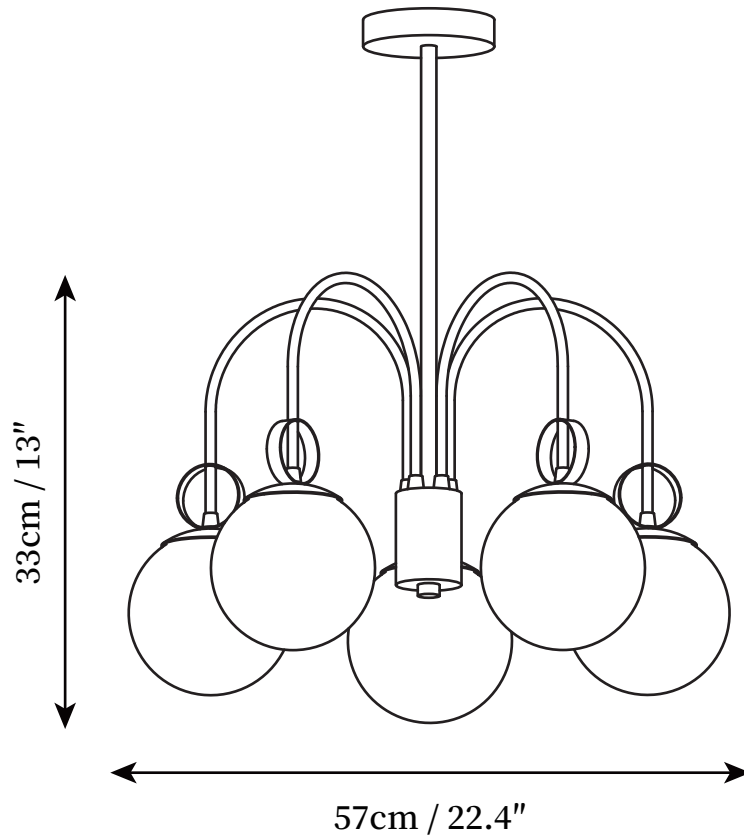

SPECIFICATION SHEET

SPECIFICATION DETAILS

*For custom options, consult factory for details

Fixture Dimensions	D 18.5" x H 13"
Light source	E27
Wattage	Max 40W
Voltage	AC 110-240V
Color Temperature	Based on the purchase of light bulbs
CRI(Ra)	80CRI
Mounting	Ceiling
Driver Required	NO
Optional Color Temps	Buy bulbs as needed
LED Rated Life	Based on bulb life (we do not supply bulbs)
Dimming	Dimming is not supported
Finishes	Chrome
Glass Details	White
Material	Metal, Iron, Glass
Rod Length	Suspension rod length 50cm
Rod Type	Chrome / Rod

SPECIFICATION SHEET

SPECIFICATION DETAILS

*For custom options, consult factory for details

Fixture Dimensions	D 22.4" x H 13"
Light source	E27
Wattage	Max 40W
Voltage	AC 110-240V
Color Temperature	Based on the purchase of light bulbs
CRI(Ra)	80CRI
Mounting	Ceiling
Driver Required	NO
Optional Color Temps	Buy bulbs as needed
LED Rated Life	Based on bulb life (we do not supply bulbs)
Dimming	Dimming is not supported
Finishes	Chrome
Glass Details	White
Material	Metal, Iron, Glass
Rod Length	Suspension rod length 50cm
Rod Type	Chrome / Rod