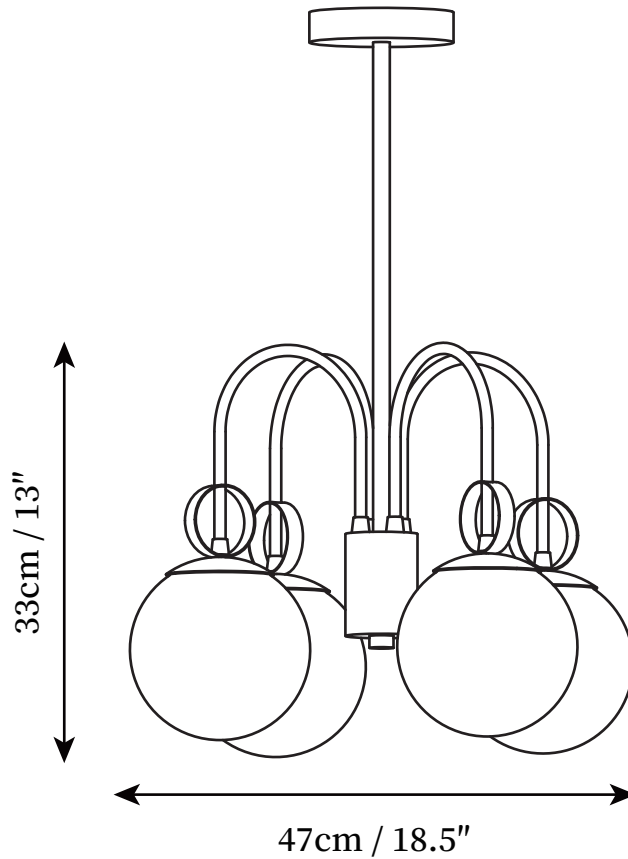

SPECIFICATION SHEET

SPECIFICATION DETAILS

*For custom options, consult factory for details

Fixture Dimensions	D 18.5" x H 13"
Light source	E27
Wattage	Max 40W
Voltage	AC 110-240V
Color Temperature	Based on the purchase of light bulbs
CRI(Ra)	80CRI
Mounting	Ceiling
Driver Required	NO
Optional Color Temps	Buy bulbs as needed
LED Rated Life	Based on bulb life (we do not supply bulbs)
Dimming	Dimming is not supported
Finishes	Chrome
Glass Details	White
Material	Metal, Iron, Glass
Rod Length	Suspension rod length 50cm
Rod Type	Chrome / Rod

SPECIFICATION SHEET

SPECIFICATION DETAILS

*For custom options, consult factory for details

Fixture Dimensions	D 22.4" x H 13"
Light source	E27
Wattage	Max 40W
Voltage	AC 110-240V
Color Temperature	Based on the purchase of light bulbs
CRI(Ra)	80CRI
Mounting	Ceiling
Driver Required	NO
Optional Color Temps	Buy bulbs as needed
LED Rated Life	Based on bulb life (we do not supply bulbs)
Dimming	Dimming is not supported
Finishes	Chrome
Glass Details	White
Material	Metal, Iron, Glass
Rod Length	Suspension rod length 50cm
Rod Type	Chrome / Rod