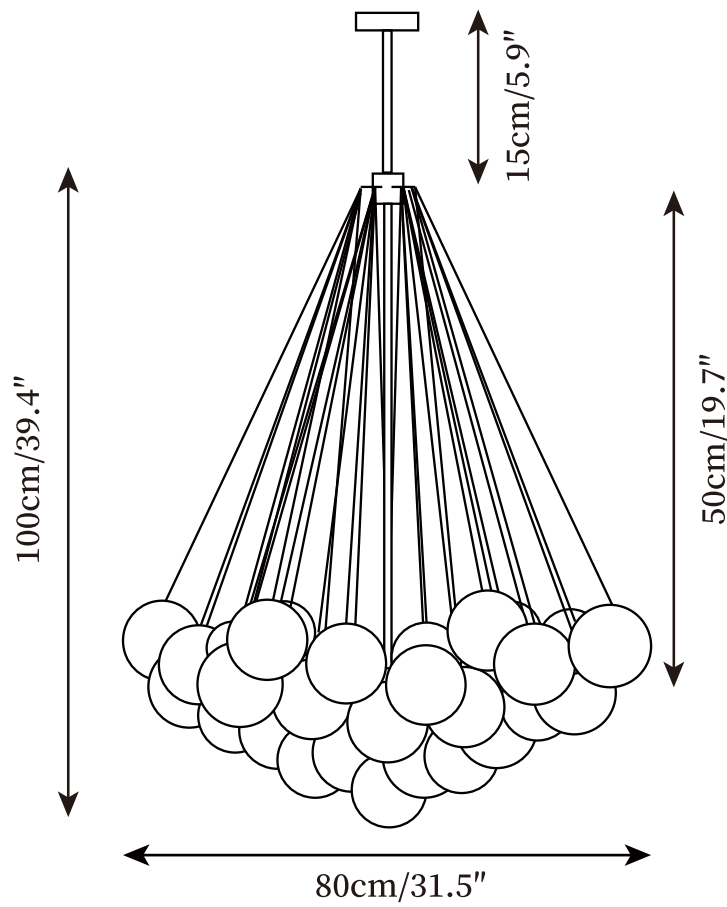

## SPECIFICATION DETAILS

\*For custom options, consult factory for details

---

<b>Fixture Dimensions</b>	D 15.7" x H 33.5" (19 heads)
<b>Light source</b>	E26 or E27 (bulb not included).
<b>Wattage</b>	Max 40W incandescent bulb or LED equivalent.
<b>Voltage</b>	AC 110-240V
<b>Mounting</b>	Hardwired.
<b>Dimming</b>	Compatible with dimmable bulbs (bulb not included)
<b>Control method</b>	Compatible with common wall switches (not included)
<b>Finishes</b>	Gold, Black.
<b>Shade Details</b>	Frosted white.
<b>Material</b>	Metal, Iron, Ceramics.
<b>Wire Length</b>	Suspension rod length 50cm/19.7", and can be spliced as needed.

## SPECIFICATION DETAILS

\*For custom options, consult factory for details

<b>Fixture Dimensions</b>	D 31.5" x H 39.4" (37 heads)
<b>Light source</b>	E26 or E27 (bulb not included).
<b>Wattage</b>	Max 40W incandescent bulb or LED equivalent.
<b>Voltage</b>	AC 110-240V
<b>Mounting</b>	Hardwired.
<b>Dimming</b>	Compatible with dimmable bulbs (bulb not included)
<b>Control method</b>	Compatible with common wall switches (not included)
<b>Finishes</b>	Gold, Black.
<b>Shade Details</b>	Frosted white.
<b>Material</b>	Metal, Iron, Ceramics.
<b>Wire Length</b>	Suspension rod length 50cm/19.7", and can be spliced as needed.