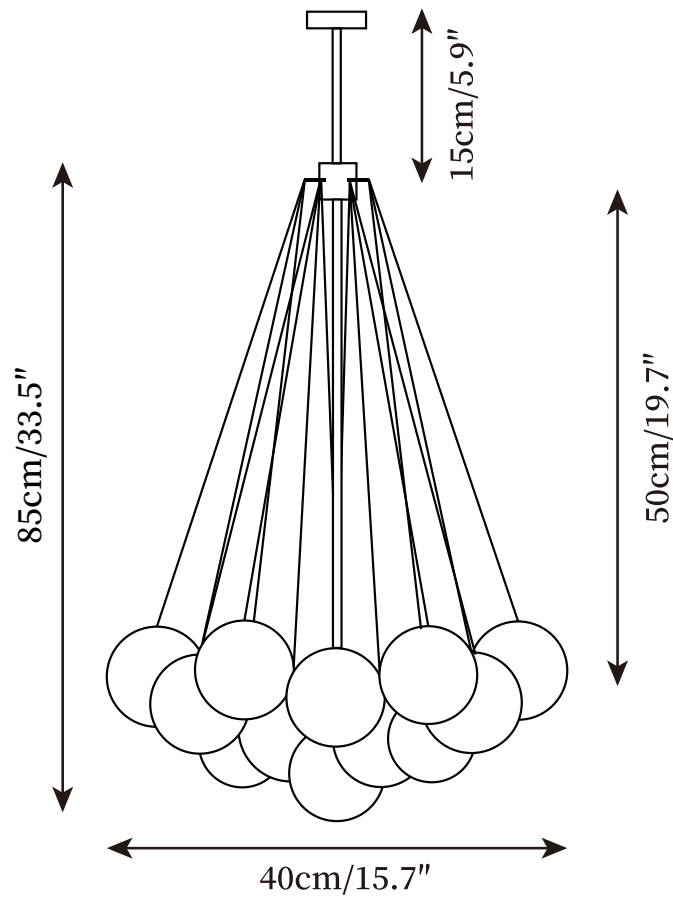

## SPECIFICATION DETAILS

\*For custom options, consult factory for details

---

<b>Fixture Dimensions</b>	D 15.7" x H 33.5" (19 heads)
<b>Light source</b>	E26 or E27 (bulb not included).
<b>Wattage</b>	Max 40W incandescent bulb or LED equivalent.
<b>Voltage</b>	AC 110-240V
<b>Mounting</b>	Hardwired.
<b>Dimming</b>	Compatible with dimmable bulbs (bulb not included)
<b>Control method</b>	Compatible with common wall switches (not included)
<b>Finishes</b>	Gold, Black.
<b>Shade Details</b>	Frosted white.
<b>Material</b>	Metal, Iron, Ceramics.
<b>Wire Length</b>	Suspension rod length 50cm/19.7", and can be spliced as needed.

## SPECIFICATION DETAILS

\*For custom options, consult factory for details

<b>Fixture Dimensions</b>	D 31.5" x H 39.4" (37 heads)
<b>Light source</b>	E26 or E27 (bulb not included).
<b>Wattage</b>	Max 40W incandescent bulb or LED equivalent.
<b>Voltage</b>	AC 110-240V
<b>Mounting</b>	Hardwired.
<b>Dimming</b>	Compatible with dimmable bulbs (bulb not included)
<b>Control method</b>	Compatible with common wall switches (not included)
<b>Finishes</b>	Gold, Black.
<b>Shade Details</b>	Frosted white.
<b>Material</b>	Metal, Iron, Ceramics.
<b>Wire Length</b>	Suspension rod length 50cm/19.7", and can be spliced as needed.