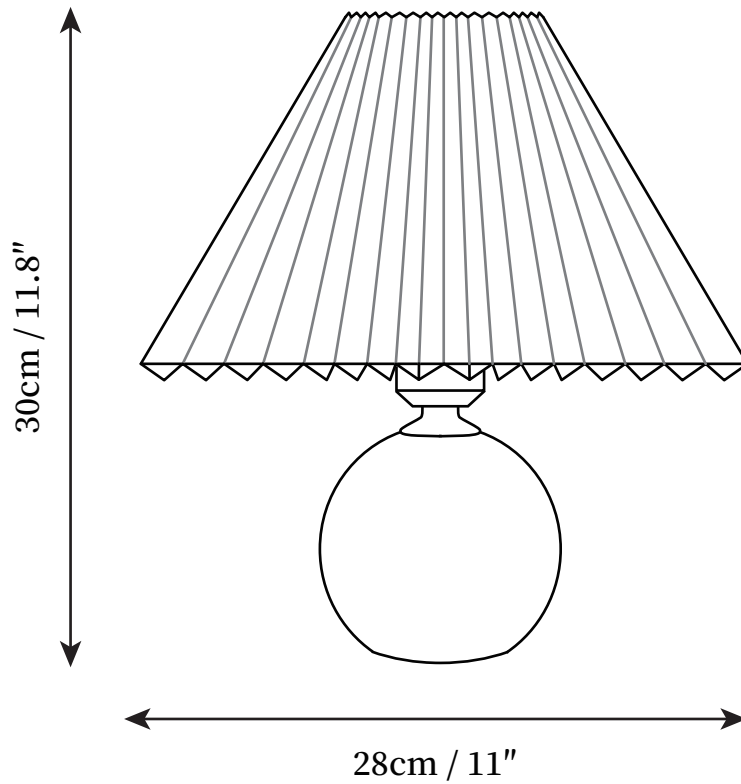

## SPECIFICATION DETAILS

\*For custom options, consult factory for details

<b>Fixture Dimensions</b>	D 11" x H 11.8"
<b>Light source</b>	E27
<b>Wattage</b>	Max 40W
<b>Voltage</b>	AC 110-240V
<b>Color Temperature</b>	Based on the purchase of light bulbs
<b>CRI(Ra)</b>	80CRI
<b>Mounting</b>	Table
<b>Driver Required</b>	NO
<b>Optional Color Temps</b>	Buy bulbs as needed
<b>LED Rated Life</b>	Based on bulb life (we do not supply bulbs)
<b>Dimming</b>	Dimming is not supported
<b>Finishes</b>	Walnut, Natural wood
<b>Shade Details</b>	White, Beige
<b>Material</b>	Wooden, Fabric, Stainless steel
<b>Wire Length</b>	59"
<b>Wire Type</b>	Wire with switch plug