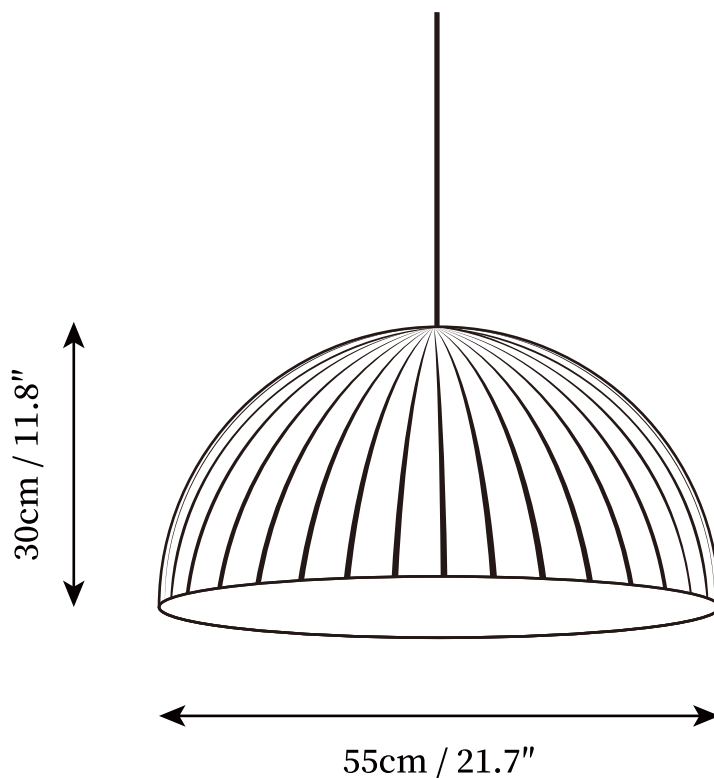

SPECIFICATION SHEET

SPECIFICATION DETAILS

*For custom options, consult factory for details

Fixture Dimensions	D 21.7" x H 11.8"
Light source	E26 or E27 (bulb not included).
Wattage	MAX 40W incandescent bulb or LED equivalent.
Voltage	AC 110-240V
Mounting	Hardwired.
Dimming	Compatible with dimmable bulbs (bulb not included)
Control method	Compatible with common wall switches (not included)
Finishes	Black.
Shade Details	Black ,Grey.
Material	Felt, Metal.
Wire Length	The standard length of the cord is 59" (150 cm), the length is adjustable.