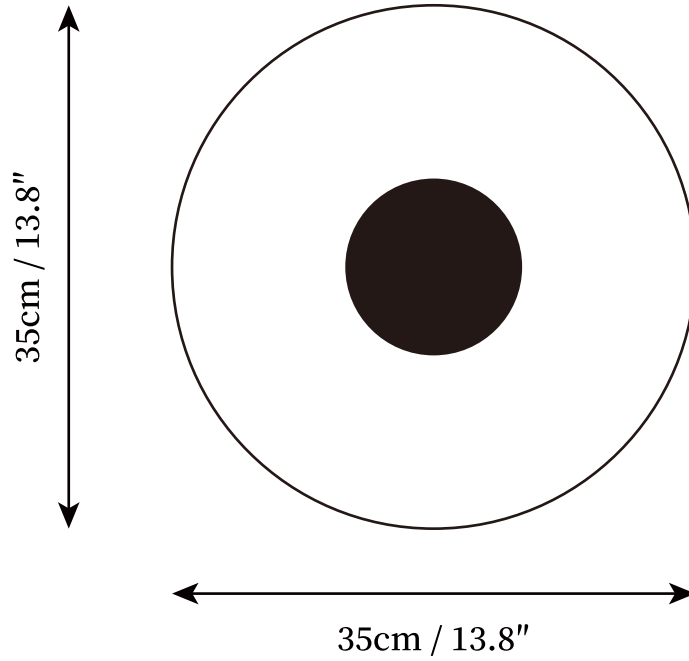

SPECIFICATION SHEET

SPECIFICATION DETAILS

*For custom options, consult factory for details

Fixture Dimensions	D 13.8" x H 13.8"
Light source	Integrated LED
Wattage	~ 5W
Voltage	AC 110-240V
Dimming	Not supported
CRI(Ra)	90+CRI
Mounting	Hardwired.
LED Rated Life	30000 hours
Color Temperature	Warm Light (3000K), Neutral Light (4000K), Cool Light (6000K)
Control method	Hidden switch or push-button switch.
Finishes	Gold
Shade Details	Frosted white
Material	Iron, Glass