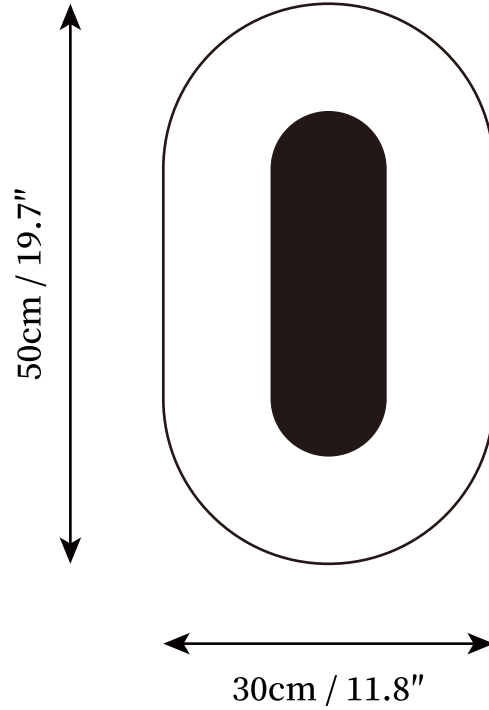

SPECIFICATION SHEET

SPECIFICATION DETAILS

*For custom options, consult factory for details

| | |
|---------------------------|---|
| Fixture Dimensions | D 7.1" x H 11.8" |
| Light source | Integrated LED |
| Wattage | ~ 5W |
| Voltage | AC 110-240V |
| Dimming | Not supported |
| CRI(Ra) | 90+CRI |
| Mounting | Hardwired. |
| LED Rated Life | 30000 hours |
| Color Temperature | Warm Light (3000K), Neutral Light (4000K), Cool Light (6000K) |
| Control method | Hidden switch or push-button switch. |
| Finishes | Gold |
| Shade Details | Frosted white |
| Material | Iron, Glass |

SPECIFICATION SHEET

SPECIFICATION DETAILS

*For custom options, consult factory for details

| | |
|---------------------------|---|
| Fixture Dimensions | D 11.8" x H 19.7" |
| Light source | Integrated LED |
| Wattage | ~ 5W |
| Voltage | AC 110-240V |
| Dimming | Not supported |
| CRI(Ra) | 90+CRI |
| Mounting | Hardwired. |
| LED Rated Life | 30000 hours |
| Color Temperature | Warm Light (3000K), Neutral Light (4000K), Cool Light (6000K) |
| Control method | Hidden switch or push-button switch. |
| Finishes | Gold |
| Shade Details | Frosted white |
| Material | Iron, Glass |

SPECIFICATION SHEET

SPECIFICATION DETAILS

*For custom options, consult factory for details

| | |
|---------------------------|---|
| Fixture Dimensions | D 9.8" x H 9.8" |
| Light source | Integrated LED |
| Wattage | ~ 5W |
| Voltage | AC 110-240V |
| Dimming | Not supported |
| CRI(Ra) | 90+CRI |
| Mounting | Hardwired. |
| LED Rated Life | 30000 hours |
| Color Temperature | Warm Light (3000K), Neutral Light (4000K), Cool Light (6000K) |
| Control method | Hidden switch or push-button switch. |
| Finishes | Gold |
| Shade Details | Frosted white |
| Material | Iron, Glass |