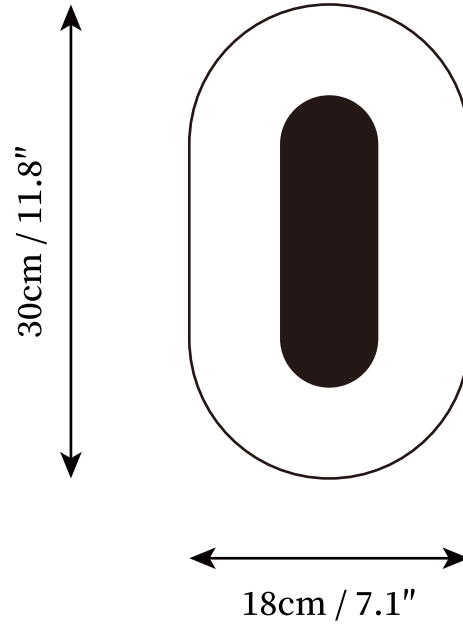

SPECIFICATION SHEET

SPECIFICATION DETAILS

*For custom options, consult factory for details

| | |
|---------------------------|---|
| Fixture Dimensions | D 7.1" x H 11.8" |
| Light source | Integrated LED |
| Wattage | ~ 5W |
| Voltage | AC 110-240V |
| Dimming | Not supported |
| CRI(Ra) | 90+CRI |
| Mounting | Hardwired. |
| LED Rated Life | 30000 hours |
| Color Temperature | Warm Light (3000K), Neutral Light (4000K), Cool Light (6000K) |
| Control method | Hidden switch or push-button switch. |
| Finishes | Gold |
| Shade Details | Frosted white |
| Material | Iron, Glass |

SPECIFICATION SHEET

SPECIFICATION DETAILS

*For custom options, consult factory for details

| | |
|---------------------------|---|
| Fixture Dimensions | D 11.8" x H 19.7" |
| Light source | Integrated LED |
| Wattage | ~ 5W |
| Voltage | AC 110-240V |
| Dimming | Not supported |
| CRI(Ra) | 90+CRI |
| Mounting | Hardwired. |
| LED Rated Life | 30000 hours |
| Color Temperature | Warm Light (3000K), Neutral Light (4000K), Cool Light (6000K) |
| Control method | Hidden switch or push-button switch. |
| Finishes | Gold |
| Shade Details | Frosted white |
| Material | Iron, Glass |

SPECIFICATION SHEET

SPECIFICATION DETAILS

*For custom options, consult factory for details

| | |
|---------------------------|---|
| Fixture Dimensions | D 9.8" x H 9.8" |
| Light source | Integrated LED |
| Wattage | ~ 5W |
| Voltage | AC 110-240V |
| Dimming | Not supported |
| CRI(Ra) | 90+CRI |
| Mounting | Hardwired. |
| LED Rated Life | 30000 hours |
| Color Temperature | Warm Light (3000K), Neutral Light (4000K), Cool Light (6000K) |
| Control method | Hidden switch or push-button switch. |
| Finishes | Gold |
| Shade Details | Frosted white |
| Material | Iron, Glass |