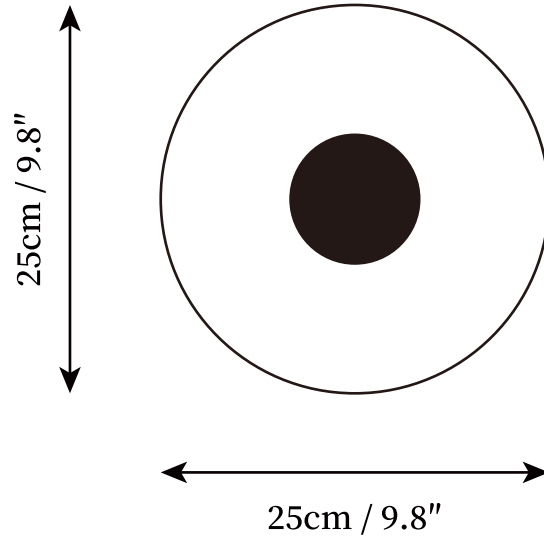

SPECIFICATION SHEET

SPECIFICATION DETAILS

*For custom options, consult factory for details

| | |
|---------------------------|---|
| Fixture Dimensions | D 7.1" x H 11.8" |
| Light source | Integrated LED |
| Wattage | ~ 5W |
| Voltage | AC 110-240V |
| Dimming | Not supported |
| CRI(Ra) | 90+CRI |
| Mounting | Hardwired. |
| LED Rated Life | 30000 hours |
| Color Temperature | Warm Light (3000K), Neutral Light (4000K), Cool Light (6000K) |
| Control method | Hidden switch or push-button switch. |
| Finishes | Gold |
| Shade Details | Frosted white |
| Material | Iron, Glass |

SPECIFICATION SHEET

SPECIFICATION DETAILS

*For custom options, consult factory for details

| | |
|---------------------------|---|
| Fixture Dimensions | D 11.8" x H 19.7" |
| Light source | Integrated LED |
| Wattage | ~ 5W |
| Voltage | AC 110-240V |
| Dimming | Not supported |
| CRI(Ra) | 90+CRI |
| Mounting | Hardwired. |
| LED Rated Life | 30000 hours |
| Color Temperature | Warm Light (3000K), Neutral Light (4000K), Cool Light (6000K) |
| Control method | Hidden switch or push-button switch. |
| Finishes | Gold |
| Shade Details | Frosted white |
| Material | Iron, Glass |

SPECIFICATION SHEET

SPECIFICATION DETAILS

*For custom options, consult factory for details

| | |
|---------------------------|---|
| Fixture Dimensions | D 9.8" x H 9.8" |
| Light source | Integrated LED |
| Wattage | ~ 5W |
| Voltage | AC 110-240V |
| Dimming | Not supported |
| CRI(Ra) | 90+CRI |
| Mounting | Hardwired. |
| LED Rated Life | 30000 hours |
| Color Temperature | Warm Light (3000K), Neutral Light (4000K), Cool Light (6000K) |
| Control method | Hidden switch or push-button switch. |
| Finishes | Gold |
| Shade Details | Frosted white |
| Material | Iron, Glass |