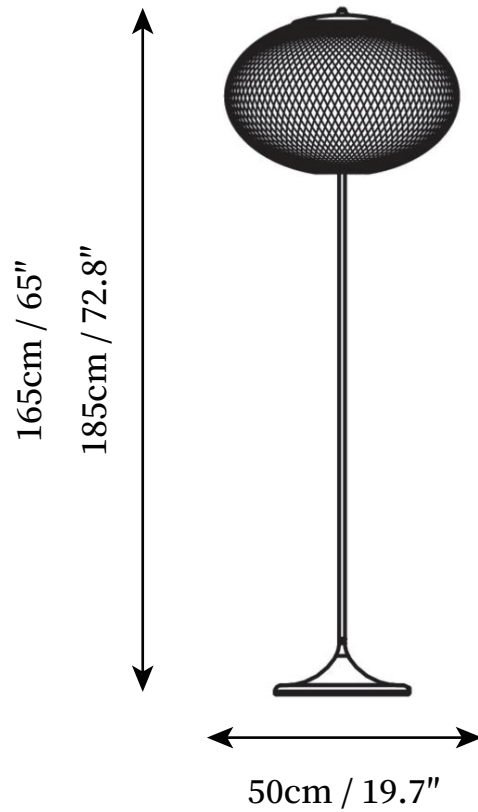

SPECIFICATION SHEET

SPECIFICATION DETAILS

*For custom options, consult factory for details

Fixture Dimensions	D 19.7" x H 72.8", D 19.7" x H 65"
Light source	Integrated LED
Wattage	16W
Voltage	AC 110-240V
Color Temperature	3000k
CRI(Ra)	80CRI
Mounting	Floor
Driver Required	Yes
Optional Color Temps	Warm White (3000K), Cool White (6000K), Daylight (4000K)
LED Rated Life	30000hours
Dimming	Dimming is not supported
Finishes	Black, White
Shade Details	Black, White
Material	Iron
Wire Length	78.7"
Wire Type	Wire with switch plug