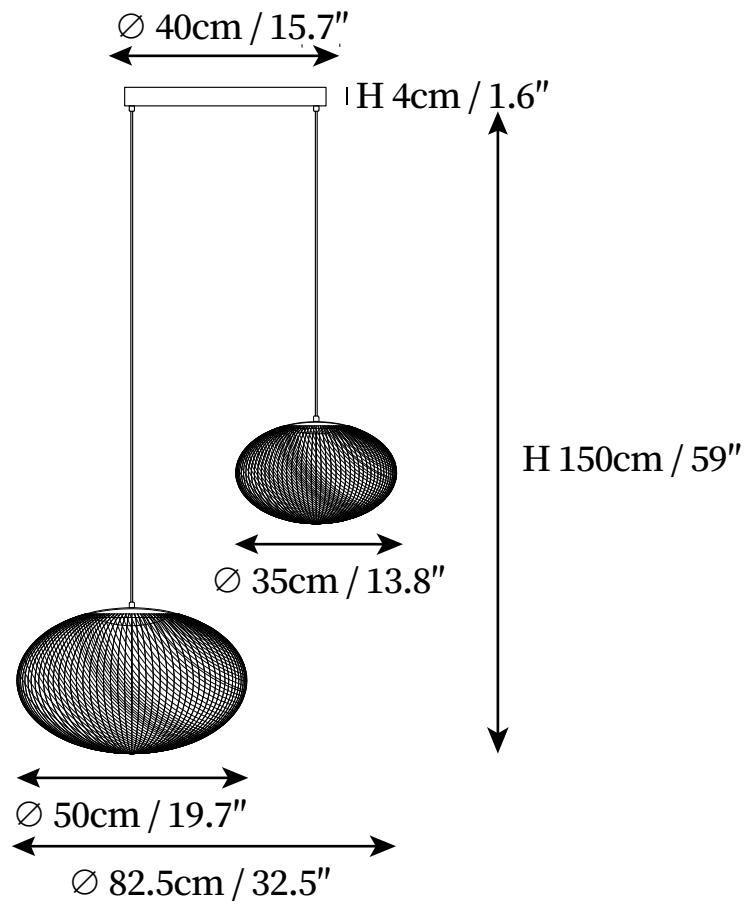

## SPECIFICATION DETAILS

\*For custom options, consult factory for details

|                           |  |
|---------------------------|--|
| <b>Fixture Dimensions</b> | D 13.8" x H 59", D 19.7" x H 59", D 27.6" x H 59"                          |
| <b>Light source</b>       | Integrated LED   |
| <b>Wattage</b>            | ~ 5W   |
| <b>Voltage</b>            | AC 110-240V  |
| <b>Mounting</b>           | Hardwired.   |
| <b>Dimming</b>            | Not supported  |
| <b>Control method</b>     | Compatible with common wall switches (not included)                        |
| <b>Finishes</b>           | Black, White.  |
| <b>Shade Details</b>      | White.   |
| <b>Material</b>           | Iron, Glass.   |
| <b>Wire Length</b>        | The standard length of the cord is 59" (150 cm), the length is adjustable. |

## SPECIFICATION DETAILS

\*For custom options, consult factory for details

|                           |  |
|---------------------------|--|
| <b>Fixture Dimensions</b> | D 15.7" x H 59"  |
| <b>Light source</b>       | Integrated LED   |
| <b>Wattage</b>            | ~ 5W   |
| <b>Voltage</b>            | AC 110-240V  |
| <b>Mounting</b>           | Hardwired.   |
| <b>Dimming</b>            | Not supported  |
| <b>Control method</b>     | Compatible with common wall switches (not included)                        |
| <b>Finishes</b>           | Black, White.  |
| <b>Shade Details</b>      | White.   |
| <b>Material</b>           | Iron, Glass.   |
| <b>Wire Length</b>        | The standard length of the cord is 59" (150 cm), the length is adjustable. |