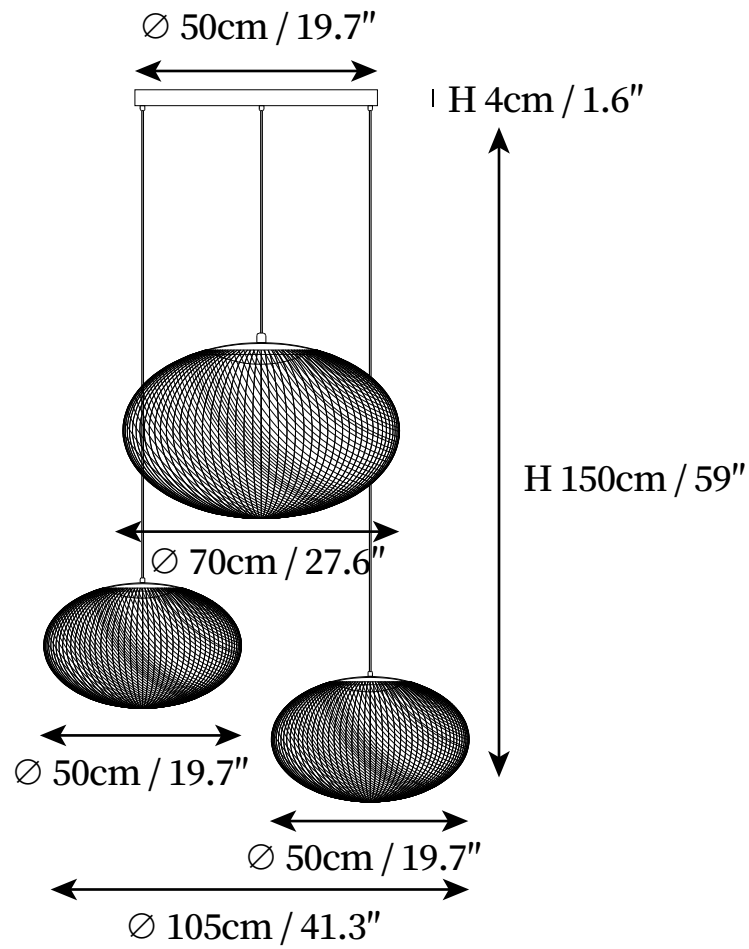

SPECIFICATION SHEET

SPECIFICATION DETAILS

*For custom options, consult factory for details

Fixture Dimensions	D 19.7" x H 59"
Light source	Integrated LED
Wattage	~ 5W
Voltage	AC 110-240V
Mounting	Hardwired.
Dimming	Not supported
Control method	Compatible with common wall switches(not included)
Finishes	Black, White.
Shade Details	White.
Material	Iron, Glass.
Wire Length	The standard length of the cord is 59" (150 cm), the length is adjustable.