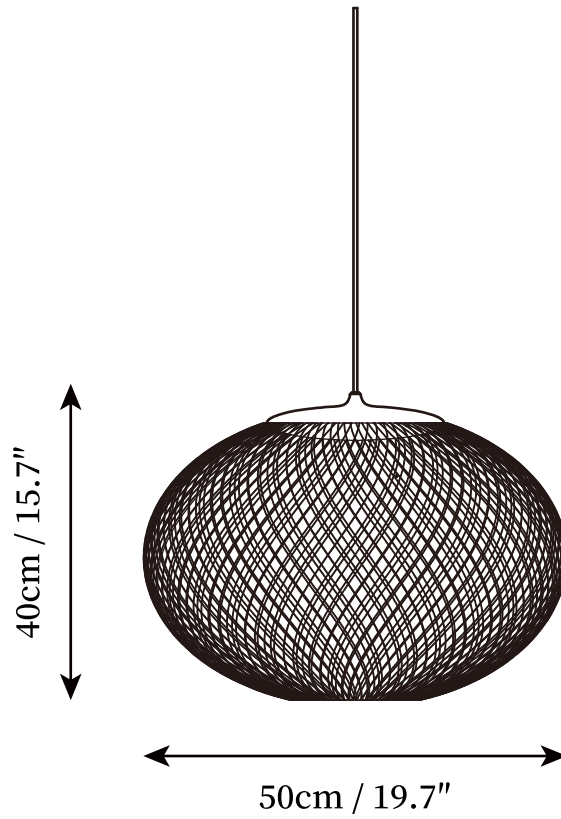

## SPECIFICATION DETAILS

\*For custom options, consult factory for details

|                           |  |
|---------------------------|--|
| <b>Fixture Dimensions</b> | D 13.8" x H 59", D 19.7" x H 59", D 27.6" x H 59"                          |
| <b>Light source</b>       | Integrated LED   |
| <b>Wattage</b>            | ~ 5W   |
| <b>Voltage</b>            | AC 110-240V  |
| <b>Mounting</b>           | Hardwired.   |
| <b>Dimming</b>            | Not supported  |
| <b>Control method</b>     | Compatible with common wall switches (not included)                        |
| <b>Finishes</b>           | Black, White.  |
| <b>Shade Details</b>      | White.   |
| <b>Material</b>           | Iron, Glass.   |
| <b>Wire Length</b>        | The standard length of the cord is 59" (150 cm), the length is adjustable. |

## SPECIFICATION DETAILS

\*For custom options, consult factory for details

|                           |  |
|---------------------------|--|
| <b>Fixture Dimensions</b> | D 15.7" x H 59"  |
| <b>Light source</b>       | Integrated LED   |
| <b>Wattage</b>            | ~ 5W   |
| <b>Voltage</b>            | AC 110-240V  |
| <b>Mounting</b>           | Hardwired.   |
| <b>Dimming</b>            | Not supported  |
| <b>Control method</b>     | Compatible with common wall switches (not included)                        |
| <b>Finishes</b>           | Black, White.  |
| <b>Shade Details</b>      | White.   |
| <b>Material</b>           | Iron, Glass.   |
| <b>Wire Length</b>        | The standard length of the cord is 59" (150 cm), the length is adjustable. |