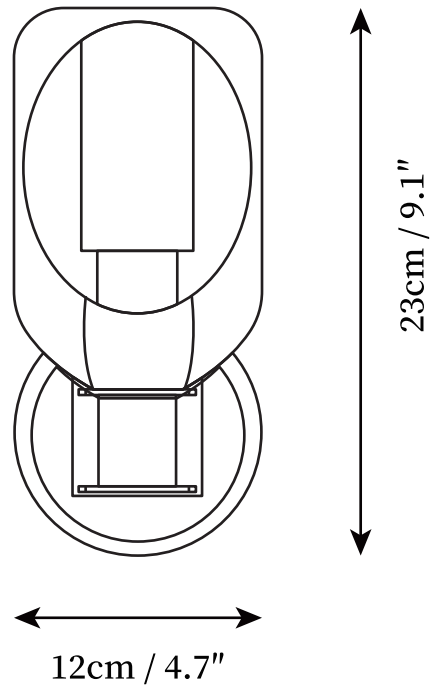

SPECIFICATION SHEET

SPECIFICATION DETAILS

*For custom options, consult factory for details

Fixture Dimensions	D 4.7" x H 9.1"
Light source	E14
Wattage	15W
Voltage	AC 110-240V
Color Temperature	Based on the purchase of light bulbs
CRI(Ra)	80CRI
Mounting	Wall
Driver Required	NO
Optional Color Temps	Buy bulbs as needed
LED Rated Life	Based on bulb life (we do not supply bulbs)
Dimming	Dimming is not supported
Finishes	Copper
Shade Details	Clear
Material	Brass, Crystal
Wire Length	NO
Wire Type	NO