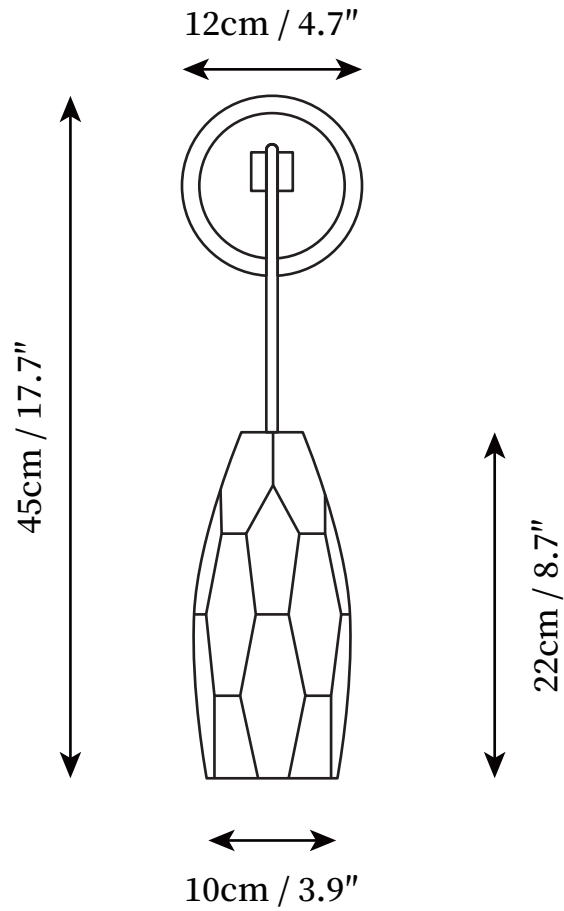

SPECIFICATION SHEET

SPECIFICATION DETAILS

*For custom options, consult factory for details

Fixture Dimensions	D 4.7" x H 8.7"
Light source	E14
Wattage	15W
Voltage	AC 110-240V
Color Temperature	Based on the purchase of light bulbs
CRI(Ra)	80CRI
Mounting	Wall
Driver Required	NO
Optional Color Temps	Buy bulbs as needed
LED Rated Life	Based on bulb life (we do not supply bulbs)
Dimming	Dimming is not supported
Finishes	Copper
Shade Details	Clear
Material	Brass, Crystal
Wire Length	NO
Wire Type	NO