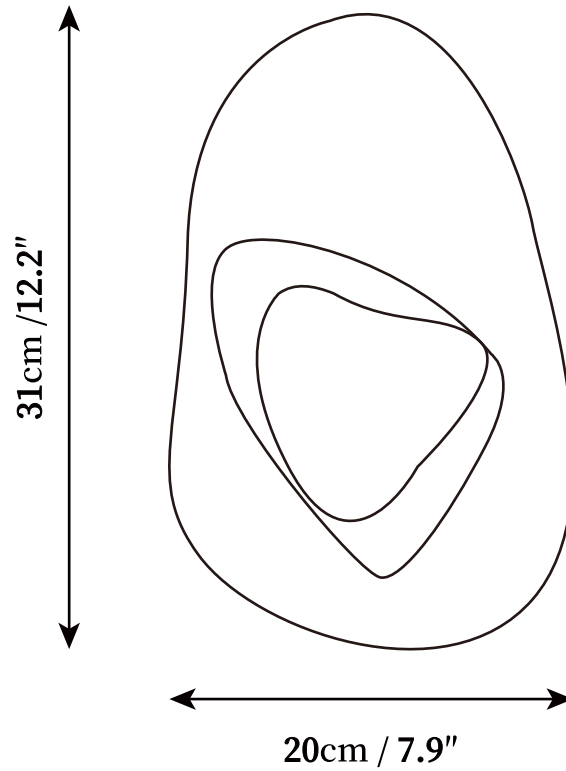

## SPECIFICATION DETAILS

\*For custom options, consult factory for details

<b>Fixture Dimensions</b>	D 7.9" x H 12.2"
<b>Light source</b>	Integrated LED
<b>Wattage</b>	~10W
<b>Voltage</b>	AC 110-240V
<b>Dimming</b>	Not supported
<b>CRI(Ra)</b>	90+CRI
<b>Mounting</b>	Hardwired.
<b>LED Rated Life</b>	30000 hours
<b>Color Temperature</b>	Warm Light (3000K), Neutral Light (4000K), Cool Light (6000K)
<b>Control method</b>	Compatible with common wall switches(not included)
<b>Finishes</b>	Black, Copper.
<b>Shade Details</b>	Translucent.
<b>Material</b>	Metal, Glass.