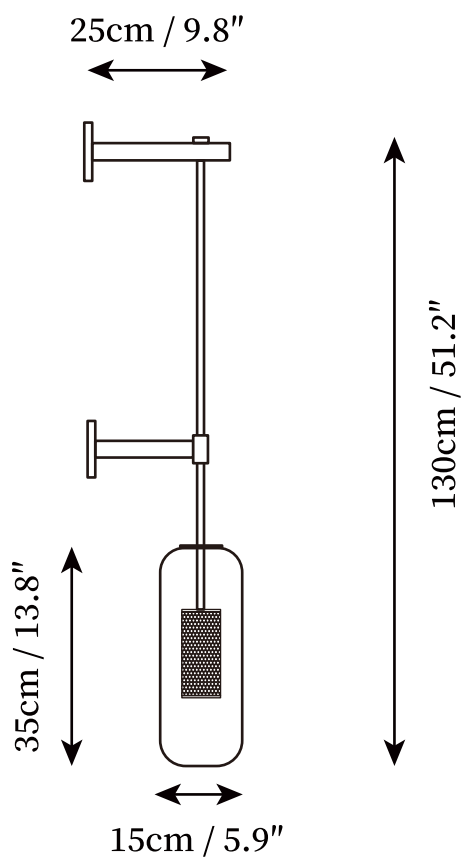

SPECIFICATION SHEET

SPECIFICATION DETAILS

*For custom options, consult factory for details

Fixture Dimensions	L 9.8" x H 51.2"
Light source	E26 or E27. (bulb not included)
Wattage	MAX 15W incandescent bulb or LED equivalent.
Voltage	AC 110-240V
Mounting	Hardwired.
Dimming	Compatible with dimmable bulbs (bulb not included)
Control method	Compatible with common wall switches(not included)
Finishes	Black, Gold.
Shade Details	Clear
Material	Metal, Glass.

SPECIFICATION SHEET

SPECIFICATION DETAILS

*For custom options, consult factory for details

Fixture Dimensions	L 9.8" x H 66.9"
Light source	E26 or E27. (bulb not included)
Wattage	MAX 15W incandescent bulb or LED equivalent.
Voltage	AC 110-240V
Mounting	Hardwired.
Dimming	Compatible with dimmable bulbs (bulb not included)
Control method	Compatible with common wall switches(not included)
Finishes	Black, Gold.
Shade Details	Clear
Material	Metal, Glass.