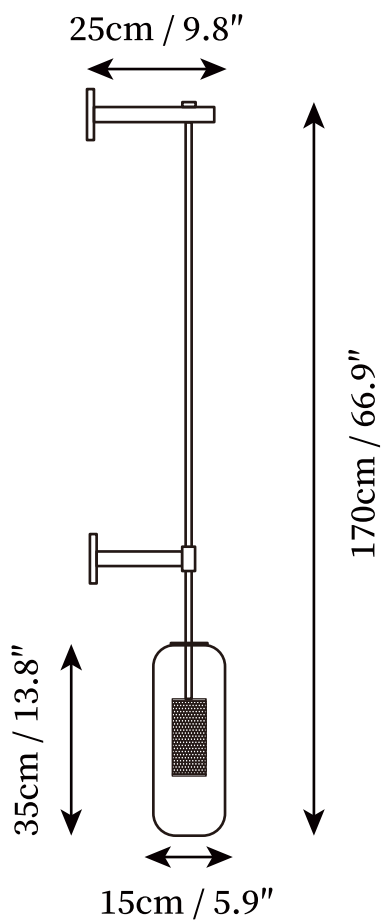

SPECIFICATION SHEET

SPECIFICATION DETAILS

*For custom options, consult factory for details

Fixture Dimensions	L 9.8" x H 51.2"
Light source	E26 or E27. (bulb not included)
Wattage	MAX 15W incandescent bulb or LED equivalent.
Voltage	AC 110-240V
Mounting	Hardwired.
Dimming	Compatible with dimmable bulbs (bulb not included)
Control method	Compatible with common wall switches(not included)
Finishes	Black, Gold.
Shade Details	Clear
Material	Metal, Glass.

SPECIFICATION SHEET

SPECIFICATION DETAILS

*For custom options, consult factory for details

Fixture Dimensions	L 9.8" x H 66.9"
Light source	E26 or E27. (bulb not included)
Wattage	MAX 15W incandescent bulb or LED equivalent.
Voltage	AC 110-240V
Mounting	Hardwired.
Dimming	Compatible with dimmable bulbs (bulb not included)
Control method	Compatible with common wall switches(not included)
Finishes	Black, Gold.
Shade Details	Clear
Material	Metal, Glass.