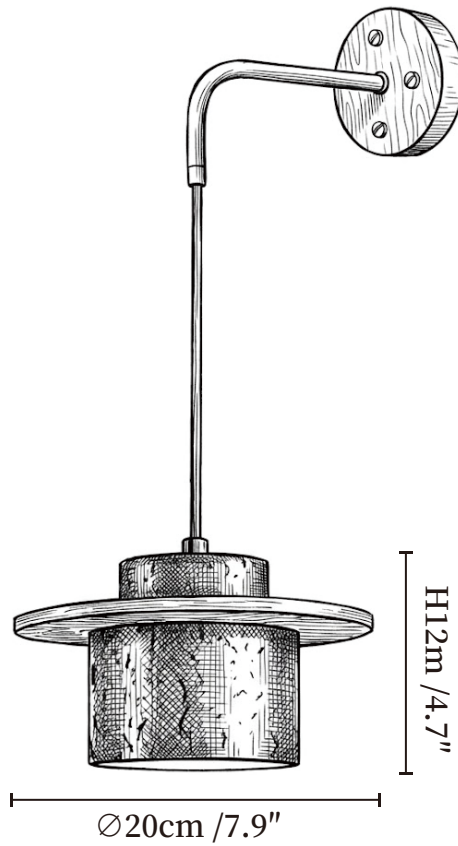

SPECIFICATION SHEET

SPECIFICATION DETAILS

*For custom options, consult factory for details

Fixture Dimensions	Ø 7.9" x H 4.7"
Light source	E26 or E27(bulb not included)
Wattage	MAX 40W incandescent bulb or LED equivalent.
Voltage	AC 110-240V
Mounting	Hardwired.
Dimming	Compatible with dimmable bulbs (bulb not included)
Control method	Compatible with common wall switches(not included)
Finishes	Black Travertine, Walnut Wood.
Shade Details	Black Travertine.
Material	Metal, Black Travertine, Wood.