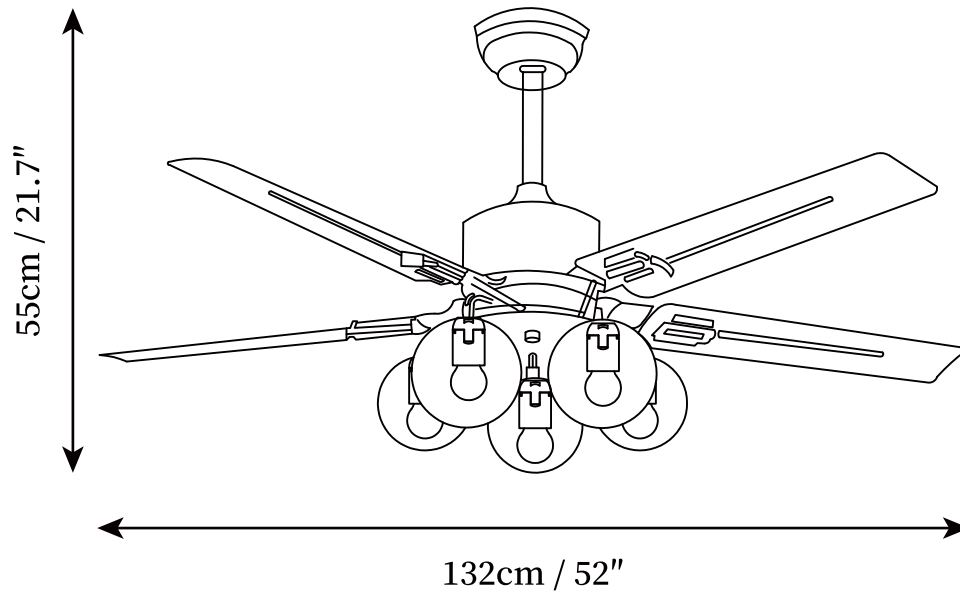

SPECIFICATION SHEET

SPECIFICATION DETAILS

*For custom options, consult factory for details

Fixture Dimensions	D 42" x H 21.7", D 48" x H 21.7", D 52" x H 21.7"
Light source	E26 or E27. (bulb not included)
Wattage	MAX 40W incandescent bulb or LED equivalent.
Voltage	AC 110-240V
Mounting	Hardwired
Control method	Remote control.
Dimming	Three-color dimming.
Finishes	Black.
Shade Details	Clear.
Material	Metal, Glass, Wooden.
Rod Length	Suspension rod is 50cm/19.7", and can be spliced as needed.