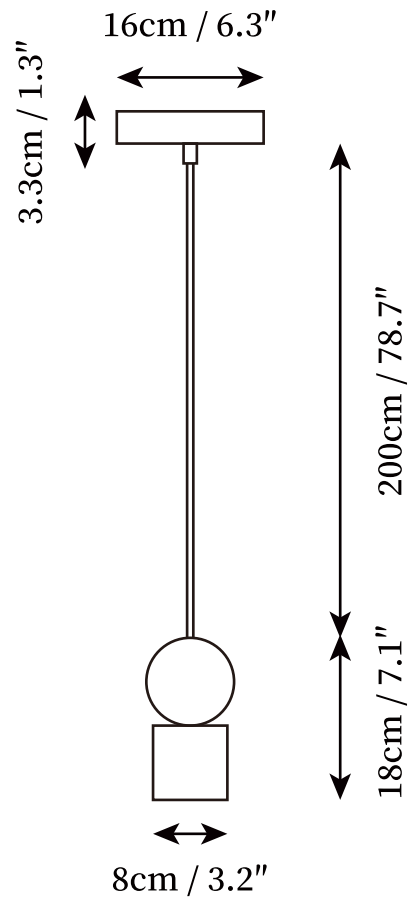

## SPECIFICATION DETAILS

\*For custom options, consult factory for details

<b>Fixture Dimensions</b>	D 3.2" x H 7.1"
<b>Light source</b>	Integrated LED
<b>Wattage</b>	~ 5W
<b>Voltage</b>	AC 110-240V
<b>Dimming</b>	Not supported
<b>CRI(Ra)</b>	90+ CRI
<b>Mounting</b>	Hardwired.
<b>LED Rated Life</b>	30000 hours
<b>Color Temperature</b>	Warm Light (3000K), Neutral Light (4000K), Cool Light (6000K)
<b>Control method</b>	Compatible with common wall switches (not included)
<b>Finishes</b>	Gold
<b>Shade Finish</b>	Gold
<b>Material</b>	Metal, Iron, Acrylic
<b>Wire Length</b>	The standard length of the cord is 59" (150 cm), the length is adjustable.

## SPECIFICATION DETAILS

\*For custom options, consult factory for details

<b>Fixture Dimensions</b>	D 9" x H 11"
<b>Light source</b>	Integrated LED
<b>Wattage</b>	~ 5W
<b>Voltage</b>	AC 110-240V
<b>Dimming</b>	Not supported
<b>CRI(Ra)</b>	90+ CRI
<b>Mounting</b>	Hardwired.
<b>LED Rated Life</b>	30000 hours
<b>Color Temperature</b>	Warm Light (3000K), Neutral Light (4000K), Cool Light (6000K)
<b>Control method</b>	Compatible with common wall switches(not included)
<b>Finishes</b>	Gold
<b>Shade Finish</b>	Gold
<b>Material</b>	Metal, Iron, Acrylic
<b>Wire Length</b>	The standard length of the cord is 59" (150 cm), the length is adjustable.

## SPECIFICATION DETAILS

\*For custom options, consult factory for details

<b>Fixture Dimensions</b>	D 6.3" x H 12.2"
<b>Light source</b>	Integrated LED
<b>Wattage</b>	~ 5W
<b>Voltage</b>	AC 110-240V
<b>Dimming</b>	Not supported
<b>CRI(Ra)</b>	90+ CRI
<b>Mounting</b>	Hardwired.
<b>LED Rated Life</b>	30000 hours
<b>Color Temperature</b>	Warm Light (3000K), Neutral Light (4000K), Cool Light (6000K)
<b>Control method</b>	Compatible with common wall switches(not included)
<b>Finishes</b>	Gold
<b>Shade Finish</b>	Gold
<b>Material</b>	Metal, Iron, Acrylic
<b>Wire Length</b>	The standard length of the cord is 59" (150 cm), the length is adjustable.