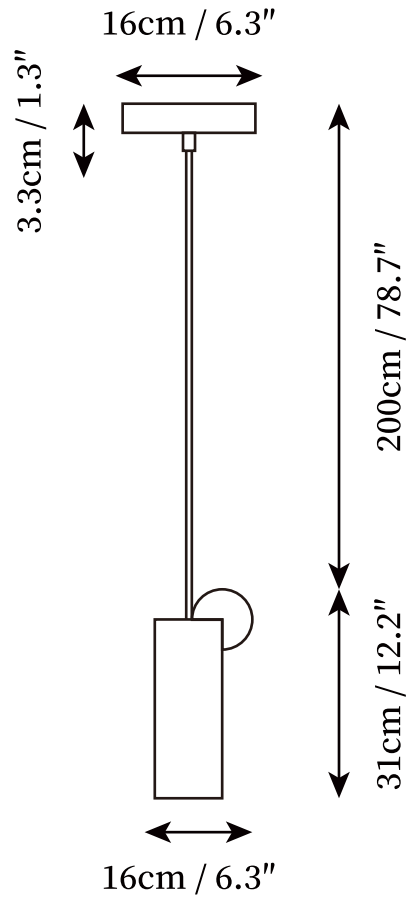

## SPECIFICATION DETAILS

\*For custom options, consult factory for details

<b>Fixture Dimensions</b>	D 3.2" x H 7.1"
<b>Light source</b>	Integrated LED
<b>Wattage</b>	~ 5W
<b>Voltage</b>	AC 110-240V
<b>Dimming</b>	Not supported
<b>CRI(Ra)</b>	90+ CRI
<b>Mounting</b>	Hardwired.
<b>LED Rated Life</b>	30000 hours
<b>Color Temperature</b>	Warm Light (3000K), Neutral Light (4000K), Cool Light (6000K)
<b>Control method</b>	Compatible with common wall switches (not included)
<b>Finishes</b>	Gold
<b>Shade Finish</b>	Gold
<b>Material</b>	Metal, Iron, Acrylic
<b>Wire Length</b>	The standard length of the cord is 59" (150 cm), the length is adjustable.

## SPECIFICATION DETAILS

\*For custom options, consult factory for details

<b>Fixture Dimensions</b>	D 9" x H 11"
<b>Light source</b>	Integrated LED
<b>Wattage</b>	~ 5W
<b>Voltage</b>	AC 110-240V
<b>Dimming</b>	Not supported
<b>CRI(Ra)</b>	90+ CRI
<b>Mounting</b>	Hardwired.
<b>LED Rated Life</b>	30000 hours
<b>Color Temperature</b>	Warm Light (3000K), Neutral Light (4000K), Cool Light (6000K)
<b>Control method</b>	Compatible with common wall switches(not included)
<b>Finishes</b>	Gold
<b>Shade Finish</b>	Gold
<b>Material</b>	Metal, Iron, Acrylic
<b>Wire Length</b>	The standard length of the cord is 59" (150 cm), the length is adjustable.

## SPECIFICATION DETAILS

\*For custom options, consult factory for details

<b>Fixture Dimensions</b>	D 6.3" x H 12.2"
<b>Light source</b>	Integrated LED
<b>Wattage</b>	~ 5W
<b>Voltage</b>	AC 110-240V
<b>Dimming</b>	Not supported
<b>CRI(Ra)</b>	90+ CRI
<b>Mounting</b>	Hardwired.
<b>LED Rated Life</b>	30000 hours
<b>Color Temperature</b>	Warm Light (3000K), Neutral Light (4000K), Cool Light (6000K)
<b>Control method</b>	Compatible with common wall switches(not included)
<b>Finishes</b>	Gold
<b>Shade Finish</b>	Gold
<b>Material</b>	Metal, Iron, Acrylic
<b>Wire Length</b>	The standard length of the cord is 59" (150 cm), the length is adjustable.