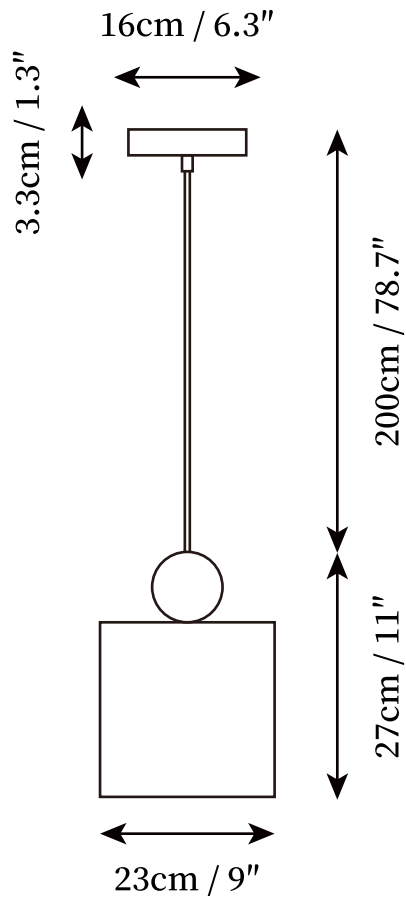

## SPECIFICATION DETAILS

\*For custom options, consult factory for details

<b>Fixture Dimensions</b>	D 3.2" x H 7.1"
<b>Light source</b>	Integrated LED
<b>Wattage</b>	~ 5W
<b>Voltage</b>	AC 110-240V
<b>Dimming</b>	Not supported
<b>CRI(Ra)</b>	90+ CRI
<b>Mounting</b>	Hardwired.
<b>LED Rated Life</b>	30000 hours
<b>Color Temperature</b>	Warm Light (3000K), Neutral Light (4000K), Cool Light (6000K)
<b>Control method</b>	Compatible with common wall switches (not included)
<b>Finishes</b>	Gold
<b>Shade Finish</b>	Gold
<b>Material</b>	Metal, Iron, Acrylic
<b>Wire Length</b>	The standard length of the cord is 59" (150 cm), the length is adjustable.

## SPECIFICATION DETAILS

\*For custom options, consult factory for details

<b>Fixture Dimensions</b>	D 9" x H 11"
<b>Light source</b>	Integrated LED
<b>Wattage</b>	~ 5W
<b>Voltage</b>	AC 110-240V
<b>Dimming</b>	Not supported
<b>CRI(Ra)</b>	90+ CRI
<b>Mounting</b>	Hardwired.
<b>LED Rated Life</b>	30000 hours
<b>Color Temperature</b>	Warm Light (3000K), Neutral Light (4000K), Cool Light (6000K)
<b>Control method</b>	Compatible with common wall switches(not included)
<b>Finishes</b>	Gold
<b>Shade Finish</b>	Gold
<b>Material</b>	Metal, Iron, Acrylic
<b>Wire Length</b>	The standard length of the cord is 59" (150 cm), the length is adjustable.

## SPECIFICATION DETAILS

\*For custom options, consult factory for details

<b>Fixture Dimensions</b>	D 6.3" x H 12.2"
<b>Light source</b>	Integrated LED
<b>Wattage</b>	~ 5W
<b>Voltage</b>	AC 110-240V
<b>Dimming</b>	Not supported
<b>CRI(Ra)</b>	90+ CRI
<b>Mounting</b>	Hardwired.
<b>LED Rated Life</b>	30000 hours
<b>Color Temperature</b>	Warm Light (3000K), Neutral Light (4000K), Cool Light (6000K)
<b>Control method</b>	Compatible with common wall switches(not included)
<b>Finishes</b>	Gold
<b>Shade Finish</b>	Gold
<b>Material</b>	Metal, Iron, Acrylic
<b>Wire Length</b>	The standard length of the cord is 59" (150 cm), the length is adjustable.