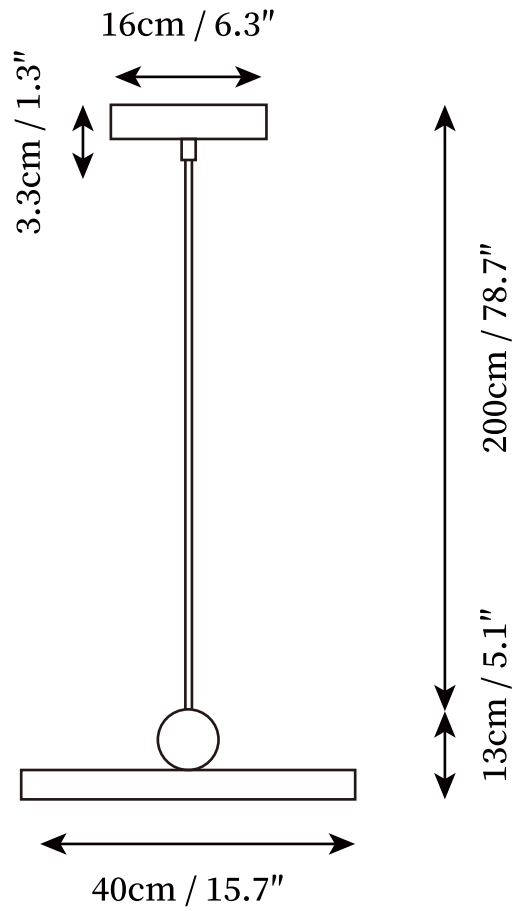

SPECIFICATION SHEET

SPECIFICATION DETAILS

*For custom options, consult factory for details

Fixture Dimensions	D 15.7" x H 5.1"
Light source	Integrated LED
Wattage	~ 5W
Voltage	AC 110-240V
Dimming	Not supported
CRI(Ra)	90+ CRI
Mounting	Hardwired.
LED Rated Life	30000 hours
Color Temperature	Warm Light (3000K), Neutral Light (4000K), Cool Light (6000K)
Control method	Compatible with common wall switches (not included)
Finishes	Gold
Shade Finish	Gold
Material	Metal, Iron, Acrylic
Wire Length	The standard length of the cord is 59" (150 cm), the length is adjustable.