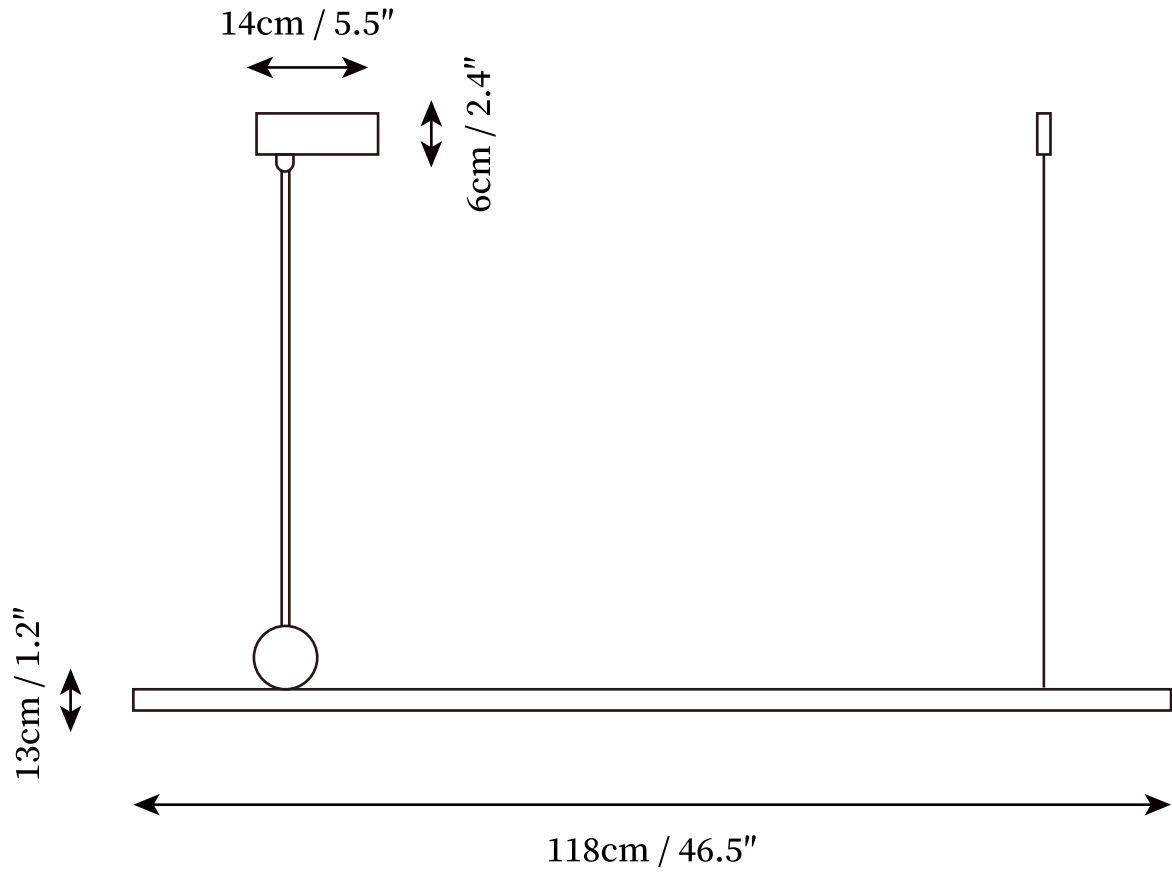

## SPECIFICATION DETAILS

\*For custom options, consult factory for details

|                           |  |
|---------------------------|--|
| <b>Fixture Dimensions</b> | L 34.7" x H 1.2"   |
| <b>Light source</b>       | Integrated LED   |
| <b>Wattage</b>            | ~ 5W   |
| <b>Voltage</b>            | AC 110-240V  |
| <b>Dimming</b>            | Not supported  |
| <b>CRI(Ra)</b>            | 90+ CRI  |
| <b>Mounting</b>           | Hardwired.   |
| <b>LED Rated Life</b>     | 30000 hours  |
| <b>Color Temperature</b>  | Warm Light (3000K), Neutral Light (4000K), Cool Light (6000K) <sup>i</sup> |
| <b>Control method</b>     | Compatible with common wall switches(not included)                         |
| <b>Finishes</b>           | Polished brass & Black   |
| <b>Shadow Details</b>     | Polished brass   |
| <b>Material</b>           | Metal, Acrylic, Polished brass   |
| <b>Wire Length</b>        | The standard length of the cord is 59" (150 cm), the length is adjustable. |

## SPECIFICATION DETAILS

\*For custom options, consult factory for details

|                           |  |
|---------------------------|--|
| <b>Fixture Dimensions</b> | L 46.5" x H 1.2"   |
| <b>Light source</b>       | Integrated LED   |
| <b>Wattage</b>            | ~ 5W   |
| <b>Voltage</b>            | AC 110-240V  |
| <b>Dimming</b>            | Not supported  |
| <b>CRI(Ra)</b>            | 90+ CRI  |
| <b>Mounting</b>           | Hardwired.   |
| <b>LED Rated Life</b>     | 30000 hours  |
| <b>Color Temperature</b>  | Warm Light (3000K), Neutral Light (4000K), Cool Light (6000K) <sup>i</sup> |
| <b>Control method</b>     | Compatible with common wall switches(not included)                         |
| <b>Finishes</b>           | Polished brass & Black   |
| <b>Shadow Details</b>     | Polished brass   |
| <b>Material</b>           | Metal, Acrylic, Polished brass   |
| <b>Wire Length</b>        | The standard length of the cord is 59" (150 cm), the length is adjustable. |