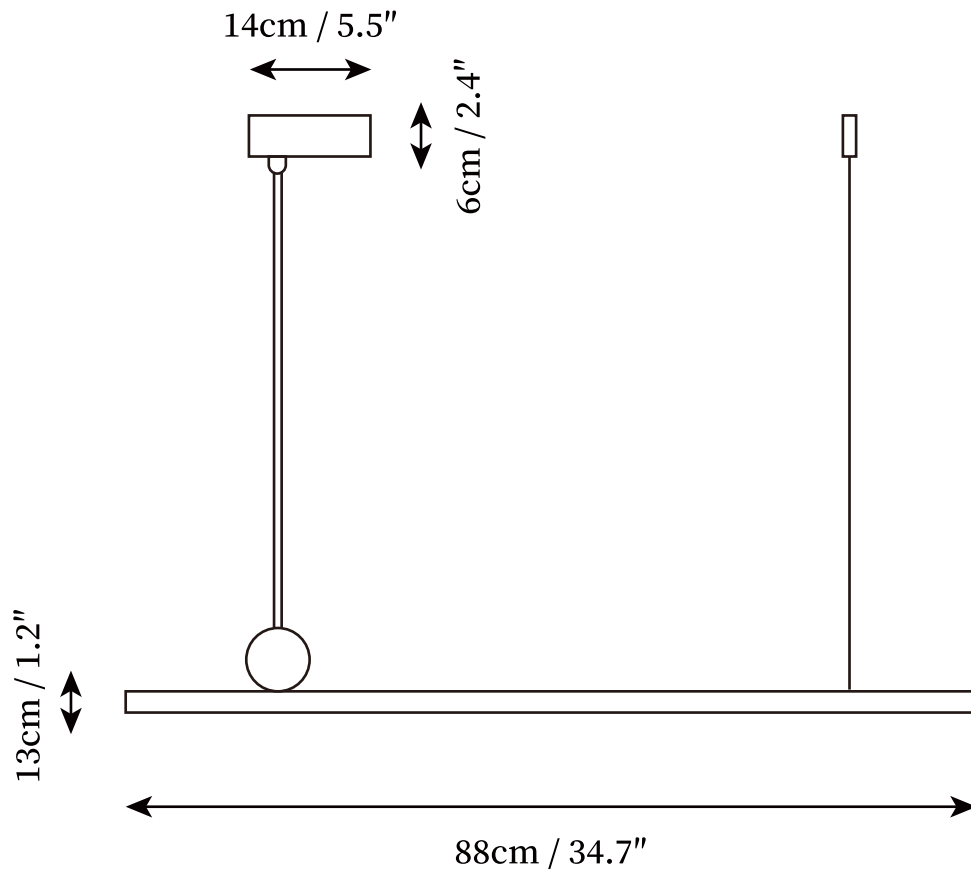

## SPECIFICATION DETAILS

\*For custom options, consult factory for details

|                           |  |
|---------------------------|--|
| <b>Fixture Dimensions</b> | L 34.7" x H 1.2"   |
| <b>Light source</b>       | Integrated LED   |
| <b>Wattage</b>            | ~ 5W   |
| <b>Voltage</b>            | AC 110-240V  |
| <b>Dimming</b>            | Not supported  |
| <b>CRI(Ra)</b>            | 90+ CRI  |
| <b>Mounting</b>           | Hardwired.   |
| <b>LED Rated Life</b>     | 30000 hours  |
| <b>Color Temperature</b>  | Warm Light (3000K), Neutral Light (4000K), Cool Light (6000K) <sup>i</sup> |
| <b>Control method</b>     | Compatible with common wall switches(not included)                         |
| <b>Finishes</b>           | Polished brass & Black   |
| <b>Shadow Details</b>     | Polished brass   |
| <b>Material</b>           | Metal, Acrylic, Polished brass   |
| <b>Wire Length</b>        | The standard length of the cord is 59" (150 cm), the length is adjustable. |

## SPECIFICATION DETAILS

\*For custom options, consult factory for details

|                           |  |
|---------------------------|--|
| <b>Fixture Dimensions</b> | L 46.5" x H 1.2"   |
| <b>Light source</b>       | Integrated LED   |
| <b>Wattage</b>            | ~ 5W   |
| <b>Voltage</b>            | AC 110-240V  |
| <b>Dimming</b>            | Not supported  |
| <b>CRI(Ra)</b>            | 90+ CRI  |
| <b>Mounting</b>           | Hardwired.   |
| <b>LED Rated Life</b>     | 30000 hours  |
| <b>Color Temperature</b>  | Warm Light (3000K), Neutral Light (4000K), Cool Light (6000K) <sup>i</sup> |
| <b>Control method</b>     | Compatible with common wall switches(not included)                         |
| <b>Finishes</b>           | Polished brass & Black   |
| <b>Shadow Details</b>     | Polished brass   |
| <b>Material</b>           | Metal, Acrylic, Polished brass   |
| <b>Wire Length</b>        | The standard length of the cord is 59" (150 cm), the length is adjustable. |