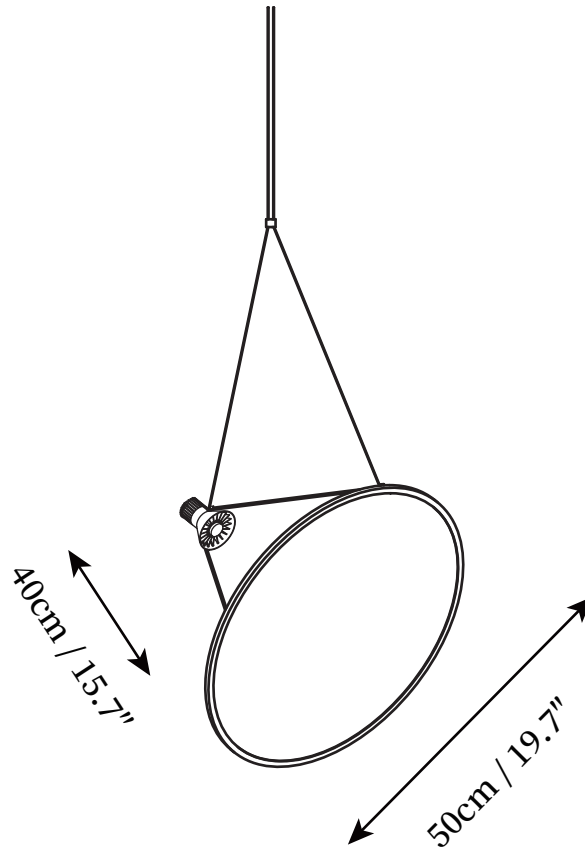

SPECIFICATION SHEET

SPECIFICATION DETAILS

*For custom options, consult factory for details

Fixture Dimensions	D 19.7" x 15.7"
Light source	Integrated LED
Wattage	~10W
Voltage	AC 110-240V
Color Temperature	3000K
CRI(Ra)	80CRI
Mounting	Ceiling
Driver Required	Yes
Optional Color Temps	Warm White (3000K), Cool White (6000K), Daylight (4000K)
LED Rated Life	30000 hours
Dimming	Dimming is not supported
Finishes	Gold, Chrome, White
Shade Details	Gold, Chrome, White
Material	Metal, PMMA, Stainless Steel
Wire Length	59"
Wire Type	Transparent Coaxial Wire

SPECIFICATION SHEET

SPECIFICATION DETAILS

*For custom options, consult factory for details

Fixture Dimensions	D 27.6" x 15.7"
Light source	Integrated LED
Wattage	~15W
Voltage	AC 110-240V
Color Temperature	3000K
CRI(Ra)	80CRI
Mounting	Ceiling
Driver Required	Yes
Optional Color Temps	Warm White (3000K), Cool White (6000K), Daylight (4000K)
LED Rated Life	30000 hours
Dimming	Dimming is not supported
Finishes	Gold, Chrome, White
Shade Details	Gold, Chrome, White
Material	Metal, PMMA, Stainless Steel
Wire Length	59"
Wire Type	Transparent Coaxial Wire

SPECIFICATION SHEET

SPECIFICATION DETAILS

*For custom options, consult factory for details

Fixture Dimensions	D 31.5" x 15.7"
Light source	Integrated LED
Wattage	~20W
Voltage	AC 110-240V
Color Temperature	3000K
CRI(Ra)	80CRI
Mounting	Ceiling
Driver Required	Yes
Optional Color Temps	Warm White (3000K), Cool White (6000K), Daylight (4000K)
LED Rated Life	30000 hours
Dimming	Dimming is not supported
Finishes	Gold, Chrome, White
Shade Details	Gold, Chrome, White
Material	Metal, PMMA, Stainless Steel
Wire Length	59"
Wire Type	Transparent Coaxial Wire