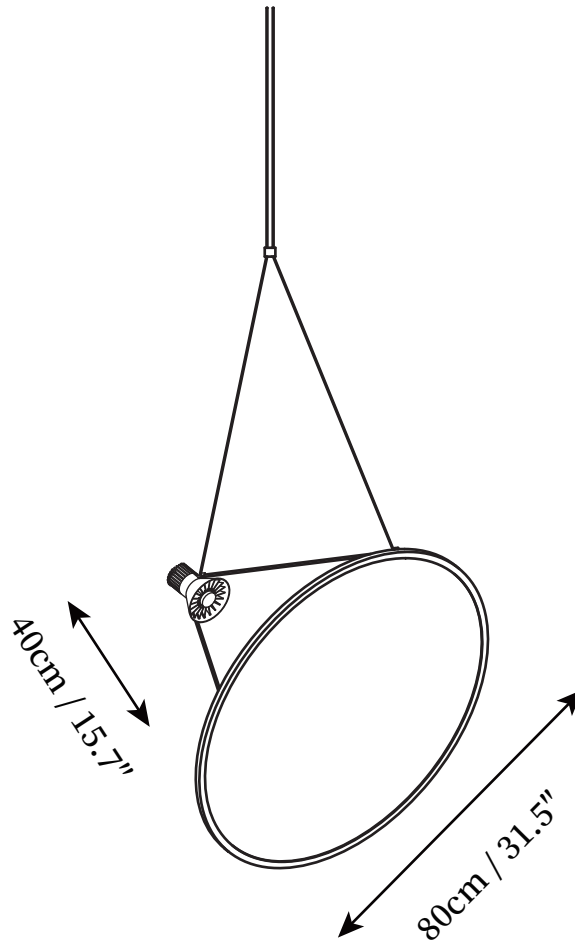

SPECIFICATION SHEET

SPECIFICATION DETAILS

*For custom options, consult factory for details

Fixture Dimensions	D 19.7" x 15.7"
Light source	Integrated LED
Wattage	~10W
Voltage	AC 110-240V
Color Temperature	3000K
CRI(Ra)	80CRI
Mounting	Ceiling
Driver Required	Yes
Optional Color Temps	Warm White (3000K), Cool White (6000K), Daylight (4000K)
LED Rated Life	30000 hours
Dimming	Dimming is not supported
Finishes	Gold, Chrome, White
Shade Details	Gold, Chrome, White
Material	Metal, PMMA, Stainless Steel
Wire Length	59"
Wire Type	Transparent Coaxial Wire

SPECIFICATION SHEET

SPECIFICATION DETAILS

*For custom options, consult factory for details

Fixture Dimensions	D 27.6" x 15.7"
Light source	Integrated LED
Wattage	~15W
Voltage	AC 110-240V
Color Temperature	3000K
CRI(Ra)	80CRI
Mounting	Ceiling
Driver Required	Yes
Optional Color Temps	Warm White (3000K), Cool White (6000K), Daylight (4000K)
LED Rated Life	30000 hours
Dimming	Dimming is not supported
Finishes	Gold, Chrome, White
Shade Details	Gold, Chrome, White
Material	Metal, PMMA, Stainless Steel
Wire Length	59"
Wire Type	Transparent Coaxial Wire

SPECIFICATION SHEET

SPECIFICATION DETAILS

*For custom options, consult factory for details

Fixture Dimensions	D 31.5" x 15.7"
Light source	Integrated LED
Wattage	~20W
Voltage	AC 110-240V
Color Temperature	3000K
CRI(Ra)	80CRI
Mounting	Ceiling
Driver Required	Yes
Optional Color Temps	Warm White (3000K), Cool White (6000K), Daylight (4000K)
LED Rated Life	30000 hours
Dimming	Dimming is not supported
Finishes	Gold, Chrome, White
Shade Details	Gold, Chrome, White
Material	Metal, PMMA, Stainless Steel
Wire Length	59"
Wire Type	Transparent Coaxial Wire