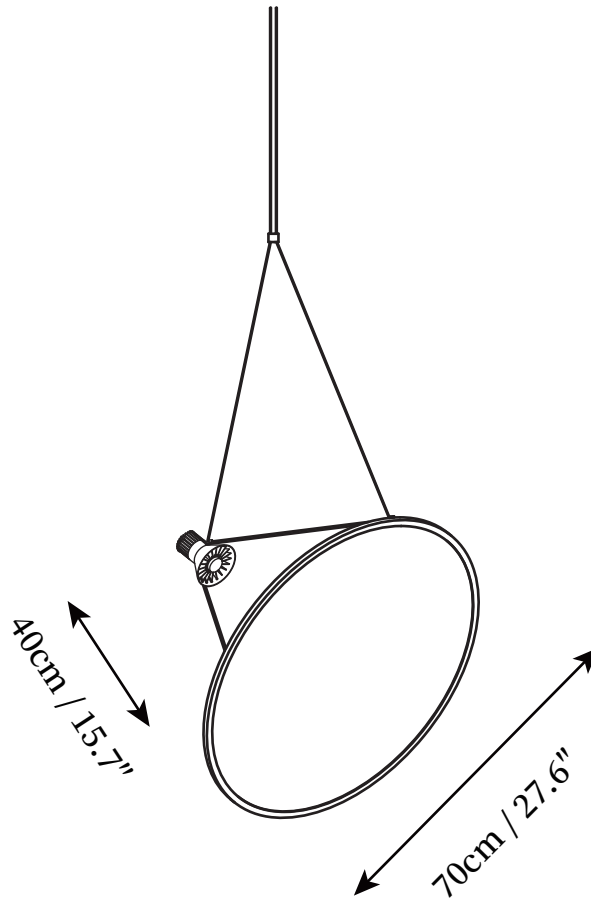

SPECIFICATION SHEET

SPECIFICATION DETAILS

*For custom options, consult factory for details

Fixture Dimensions	D 19.7" x 15.7"
Light source	Integrated LED
Wattage	~10W
Voltage	AC 110-240V
Color Temperature	3000K
CRI(Ra)	80CRI
Mounting	Ceiling
Driver Required	Yes
Optional Color Temps	Warm White (3000K), Cool White (6000K), Daylight (4000K)
LED Rated Life	30000 hours
Dimming	Dimming is not supported
Finishes	Gold, Chrome, White
Shade Details	Gold, Chrome, White
Material	Metal, PMMA, Stainless Steel
Wire Length	59"
Wire Type	Transparent Coaxial Wire

SPECIFICATION SHEET

SPECIFICATION DETAILS

*For custom options, consult factory for details

Fixture Dimensions	D 27.6" x 15.7"
Light source	Integrated LED
Wattage	~15W
Voltage	AC 110-240V
Color Temperature	3000K
CRI(Ra)	80CRI
Mounting	Ceiling
Driver Required	Yes
Optional Color Temps	Warm White (3000K), Cool White (6000K), Daylight (4000K)
LED Rated Life	30000 hours
Dimming	Dimming is not supported
Finishes	Gold, Chrome, White
Shade Details	Gold, Chrome, White
Material	Metal, PMMA, Stainless Steel
Wire Length	59"
Wire Type	Transparent Coaxial Wire

SPECIFICATION SHEET

SPECIFICATION DETAILS

*For custom options, consult factory for details

Fixture Dimensions	D 31.5" x 15.7"
Light source	Integrated LED
Wattage	~20W
Voltage	AC 110-240V
Color Temperature	3000K
CRI(Ra)	80CRI
Mounting	Ceiling
Driver Required	Yes
Optional Color Temps	Warm White (3000K), Cool White (6000K), Daylight (4000K)
LED Rated Life	30000 hours
Dimming	Dimming is not supported
Finishes	Gold, Chrome, White
Shade Details	Gold, Chrome, White
Material	Metal, PMMA, Stainless Steel
Wire Length	59"
Wire Type	Transparent Coaxial Wire