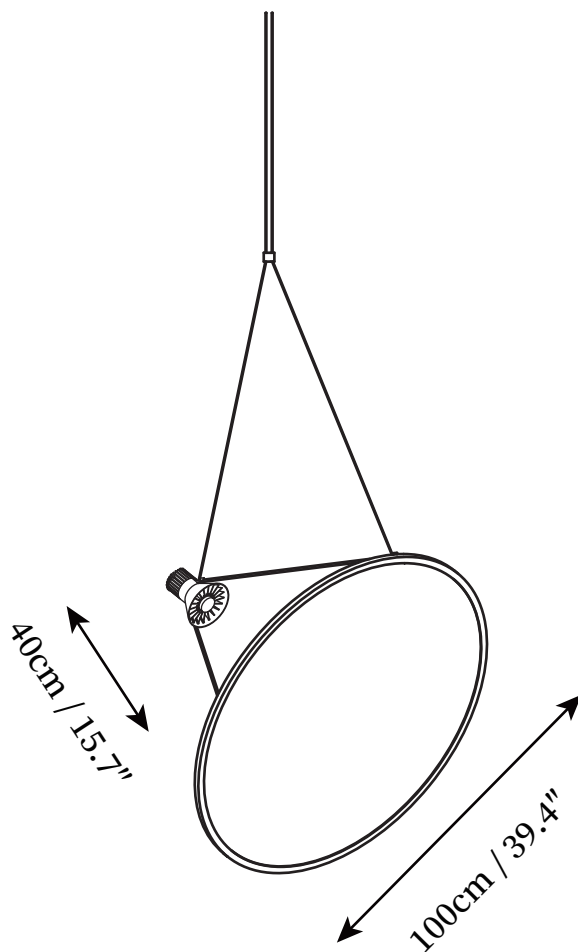

SPECIFICATION SHEET

SPECIFICATION DETAILS

*For custom options, consult factory for details

Fixture Dimensions	D 19.7" x 15.7"
Light source	Integrated LED
Wattage	~10W
Voltage	AC 110-240V
Color Temperature	3000K
CRI(Ra)	80CRI
Mounting	Ceiling
Driver Required	Yes
Optional Color Temps	Warm White (3000K), Cool White (6000K), Daylight (4000K)
LED Rated Life	30000 hours
Dimming	Dimming is not supported
Finishes	Gold, Chrome, White
Shade Details	Gold, Chrome, White
Material	Metal, PMMA, Stainless Steel
Wire Length	59"
Wire Type	Transparent Coaxial Wire

SPECIFICATION SHEET

SPECIFICATION DETAILS

*For custom options, consult factory for details

Fixture Dimensions	D 31.5" x 15.7"
Light source	Integrated LED
Wattage	~20W
Voltage	AC 110-240V
Color Temperature	3000K
CRI(Ra)	80CRI
Mounting	Ceiling
Driver Required	Yes
Optional Color Temps	Warm White (3000K), Cool White (6000K), Daylight (4000K)
LED Rated Life	30000 hours
Dimming	Dimming is not supported
Finishes	Gold, Chrome, White
Shade Details	Gold, Chrome, White
Material	Metal, PMMA, Stainless Steel
Wire Length	59"
Wire Type	Transparent Coaxial Wire

SPECIFICATION SHEET

SPECIFICATION DETAILS

*For custom options, consult factory for details

Fixture Dimensions	D 39.4" x 15.7"
Light source	Integrated LED
Wattage	~25W
Voltage	AC 110-240V
Color Temperature	3000K
CRI(Ra)	80CRI
Mounting	Ceiling
Driver Required	Yes
Optional Color Temps	Warm White (3000K), Cool White (6000K), Daylight (4000K)
LED Rated Life	30000 hours
Dimming	Dimming is not supported
Finishes	Gold, Chrome, White
Shade Details	Gold, Chrome, White
Material	Metal, PMMA, Stainless Steel
Wire Length	59"
Wire Type	Transparent Coaxial Wire