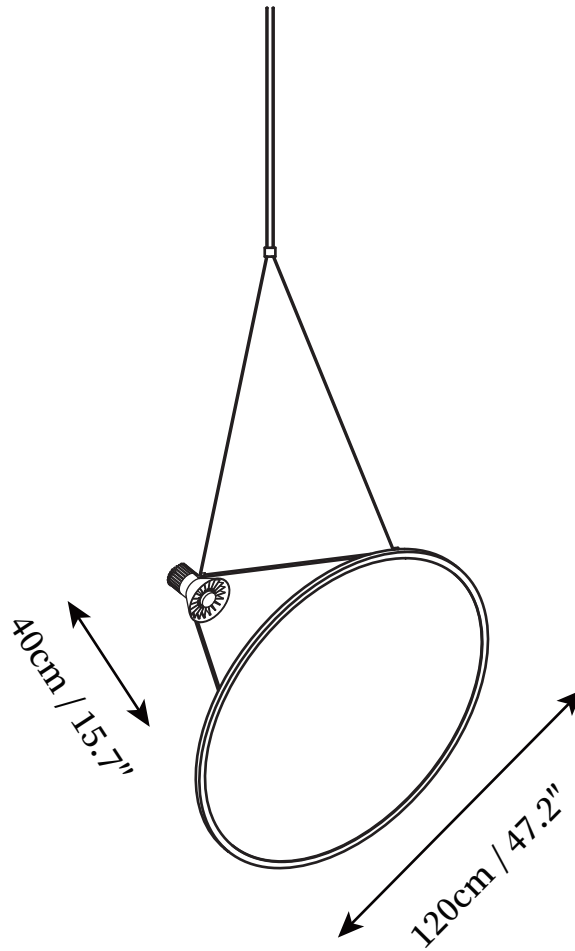

SPECIFICATION SHEET

SPECIFICATION DETAILS

*For custom options, consult factory for details

Fixture Dimensions	D 47.2" x 15.7"
Light source	Integrated LED
Wattage	~30W
Voltage	AC 110-240V
Color Temperature	3000K
CRI(Ra)	80CRI
Mounting	Ceiling
Driver Required	Yes
Optional Color Temps	Warm White (3000K), Cool White (6000K), Daylight (4000K)
LED Rated Life	30000 hours
Dimming	Dimming is not supported
Finishes	Gold, Chrome, White
Shade Details	Gold, Chrome, White
Material	Metal, PMMA, Stainless Steel
Wire Length	59"
Wire Type	Transparent Coaxial Wire